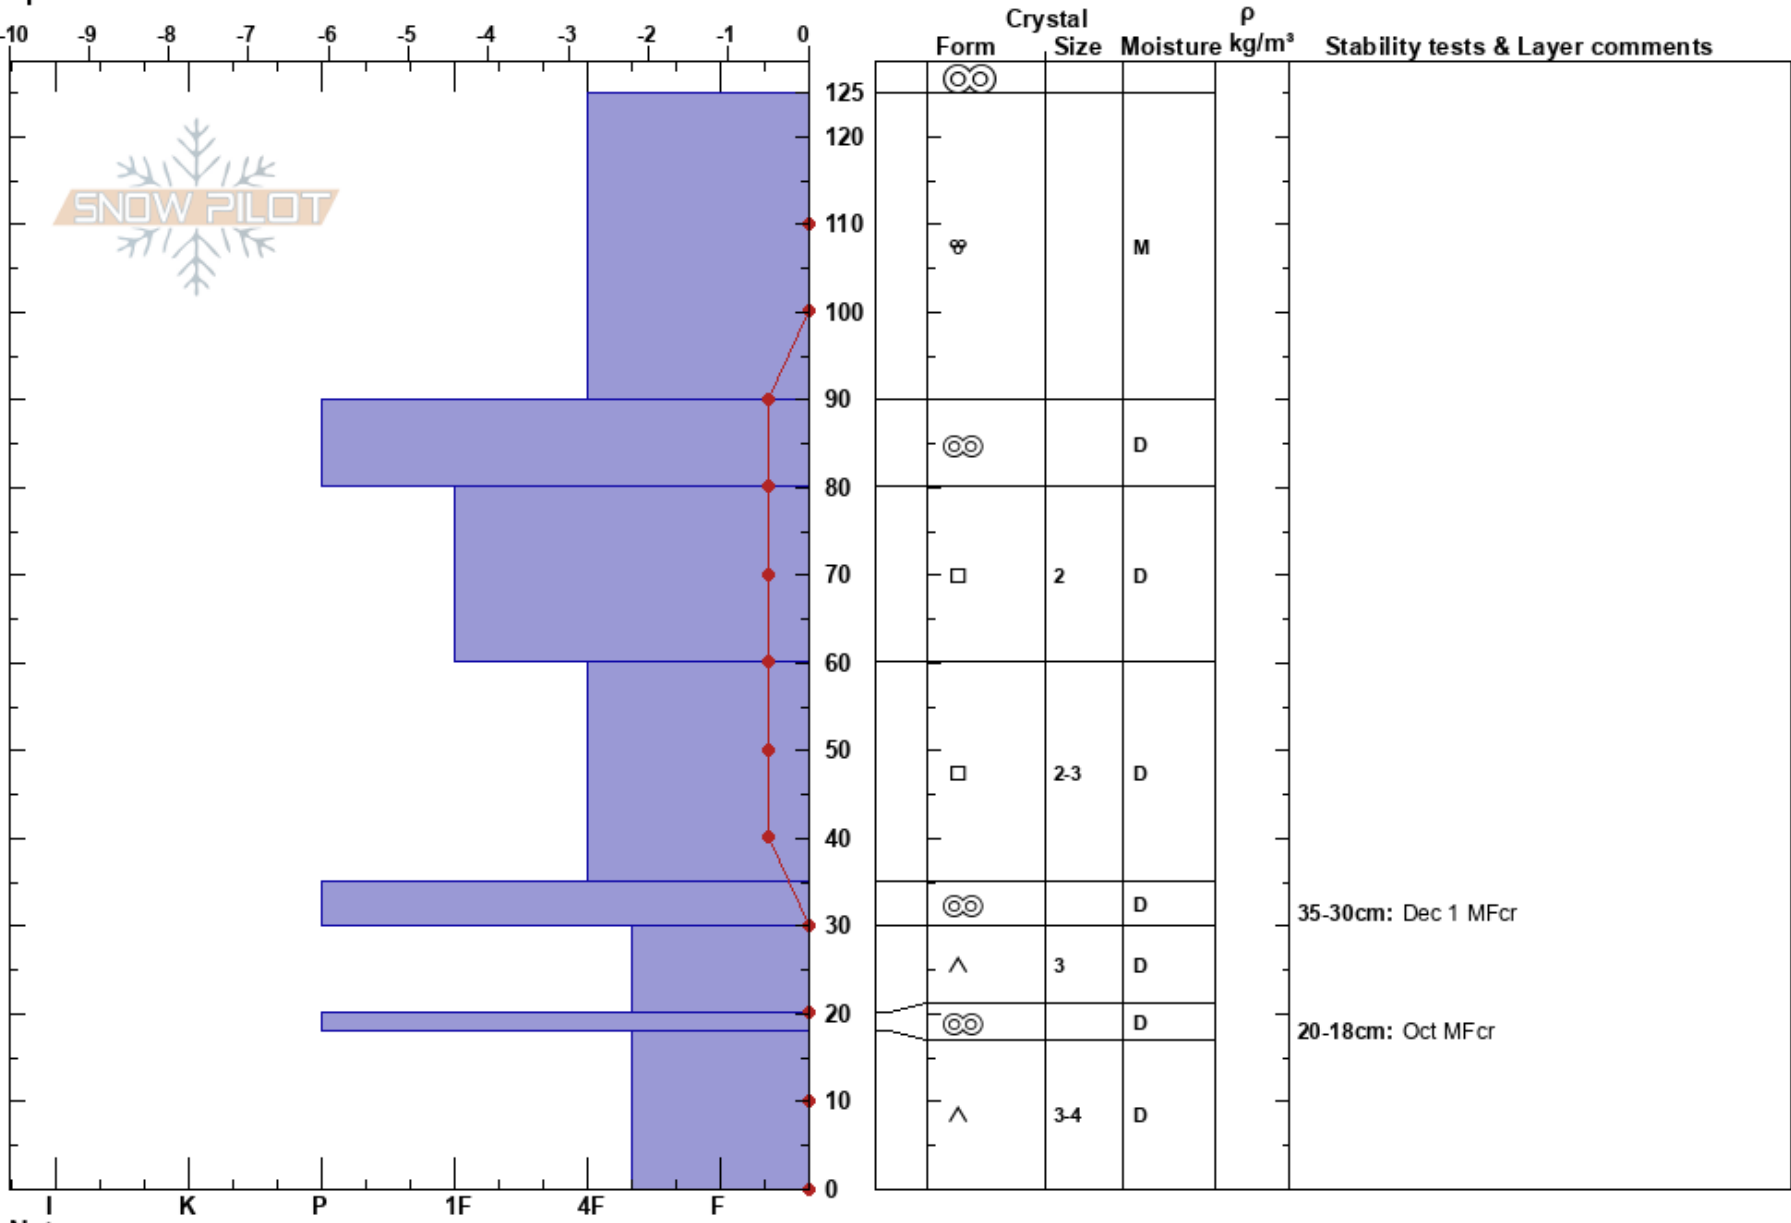

Heli Face Temp profile  
 purcell  
 BC  
**Elevation:** 2250 m  
**Aspect:** E  
**Specifics:**

Panorama Avalanche Office  
 19/03/2022 - 15:00  
**Co-ord:**  
**Slope Angle:** 30°  
**Wind Loading:**

**Stability:**  
**Air Temperature:** 0.5°C  
**Sky Cover:** BKN  
**Precipitation:** NO  
**Wind:** Calm  
**HS:** 125  
**PS:** 25  
 35-30cm: Dec 1 MFcr  
 20-18cm: Oct MFcr

**Notes:** 1m from tree, possible previous skier compaction, targetting temps and structure coming into spring.