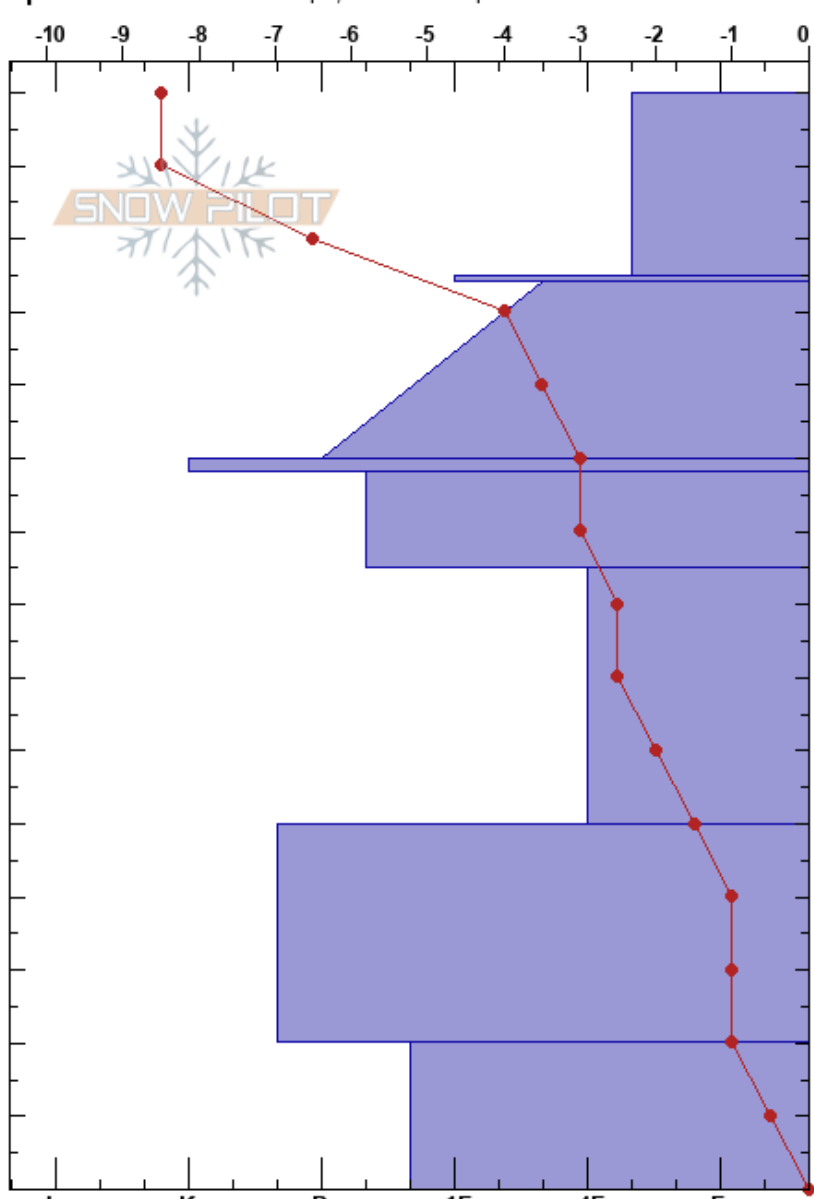

202220319 AboveBingo3 Carson Spung

Aspen Mountain Boundary 03/19/2022 - 9:30am

CO Co-ord: 39.17400N, -106.18500W

Elevation: 9308 ft Slope Angle: 21°

Aspect: 281° Wind Loading: no

Specifics: Ski tracks on slope; We skied slope

Stability: Good

Air Temperature: -4°C HS: 150 PF: 30 85-50cm: Problematic layer

Sky Cover: FEW PS: 15

Precipitation: NO

Wind: SW Light Breeze

Height (cm)	Crystal		Moisture	ρ kg/m ³	Stability tests & Layer comments
	Form	Size			
150	/	0.5			
140	/	0.5-0.3	D		
130					
120	⊙⊙		D		
110	.	0.5	D		
100	⊙⊙		D		← ECTN13 @100cm
90	.	0.5	D		
80					
70	⊖	2	D		
60					
50					← STE @50cm ← PST50/100 (End) @50cm
40	⊖	2	D		
30					
20					
10	^	3	D		
0					