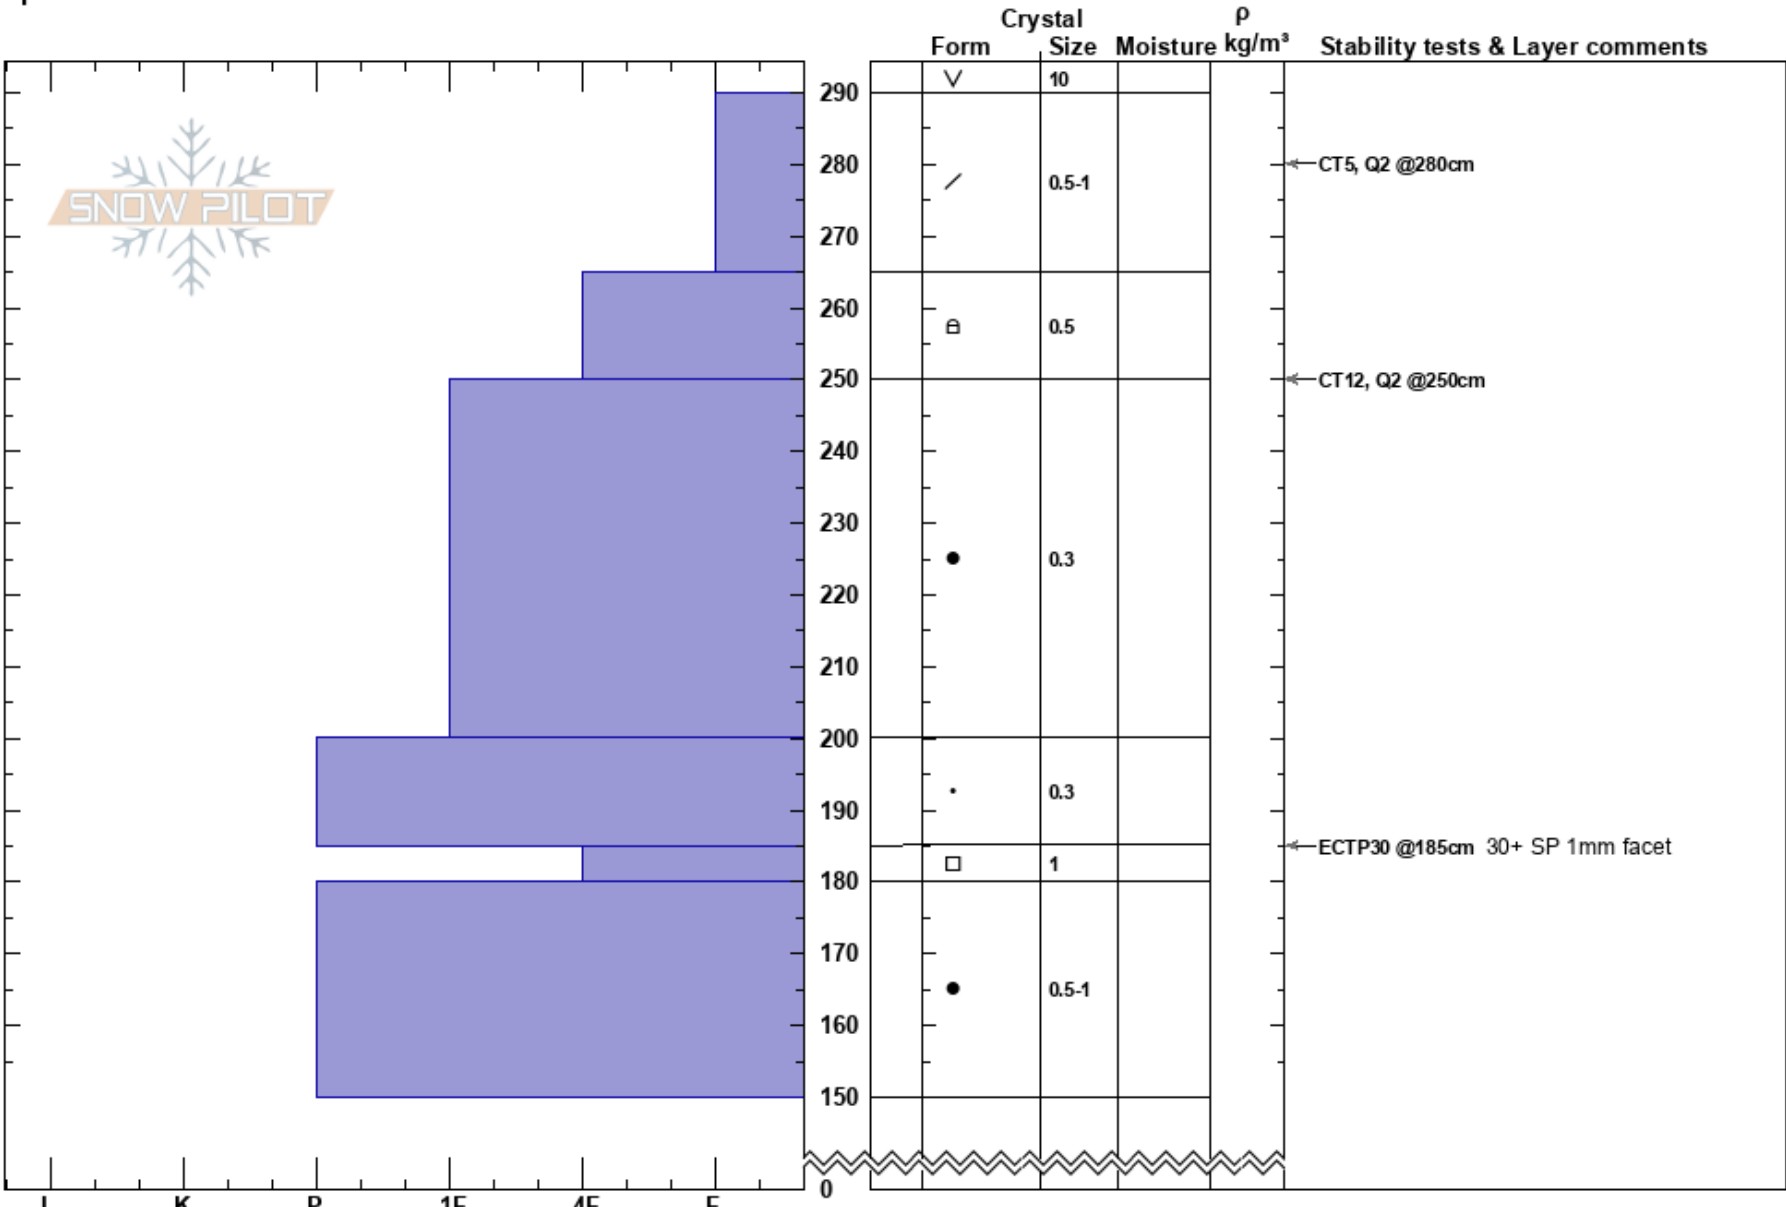

Soda Mtn, Toilet Bowl  
 Park Range  
 CO  
 Elevation: 10800 ft  
 Aspect: N  
 Specifics:

Brian Gardel  
 03/18/2022 - 10:45am  
 Co-ord:  
 Slope Angle: 25°  
 Wind Loading: no

Stability: Good HS:290  
 Air Temperature: -6°C PF: 60 185-180cm: Problematic layer  
 Sky Cover: FEW  
 Precipitation: NO  
 Wind: Calm

Notes: Easy to trigger small Loose Dry sluffs on steep northerly slopes. Solar aspects were starting to turn around 11am.