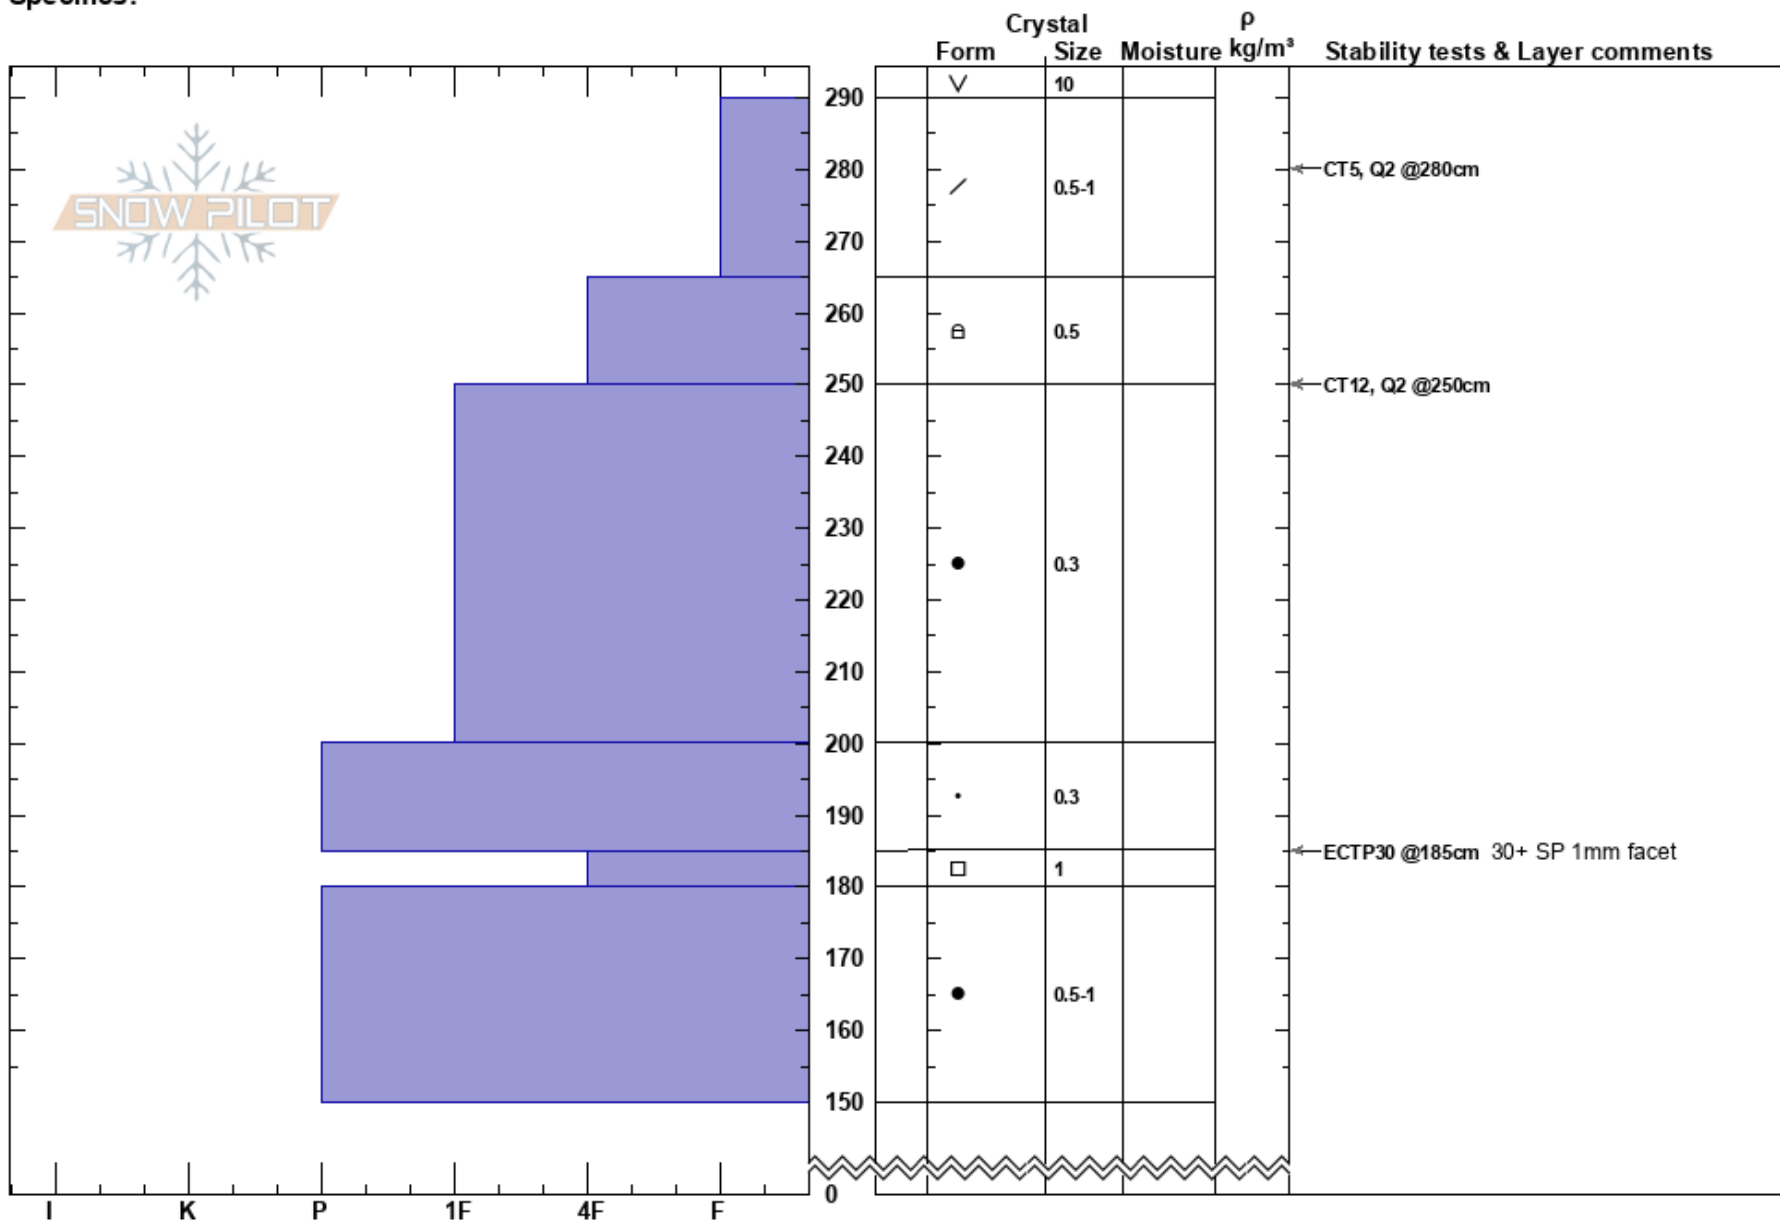

Soda Mtn, Toilet Bowl
 Park Range
 CO
 Elevation: 10800 ft
 Aspect: N
 Specifics:

Brian Gardel
 03/18/2022 - 10:45am
 Co-ord:
 Slope Angle: 25°
 Wind Loading: no

Stability: Good HS:290
 Air Temperature: -6°C PF: 60 185-180cm: Problematic layer
 Sky Cover: FEW
 Precipitation: NO
 Wind: Calm

Notes: Easy to trigger small Loose Dry sluffs on steep northerly slopes. Solar aspects were starting to turn around 11am.