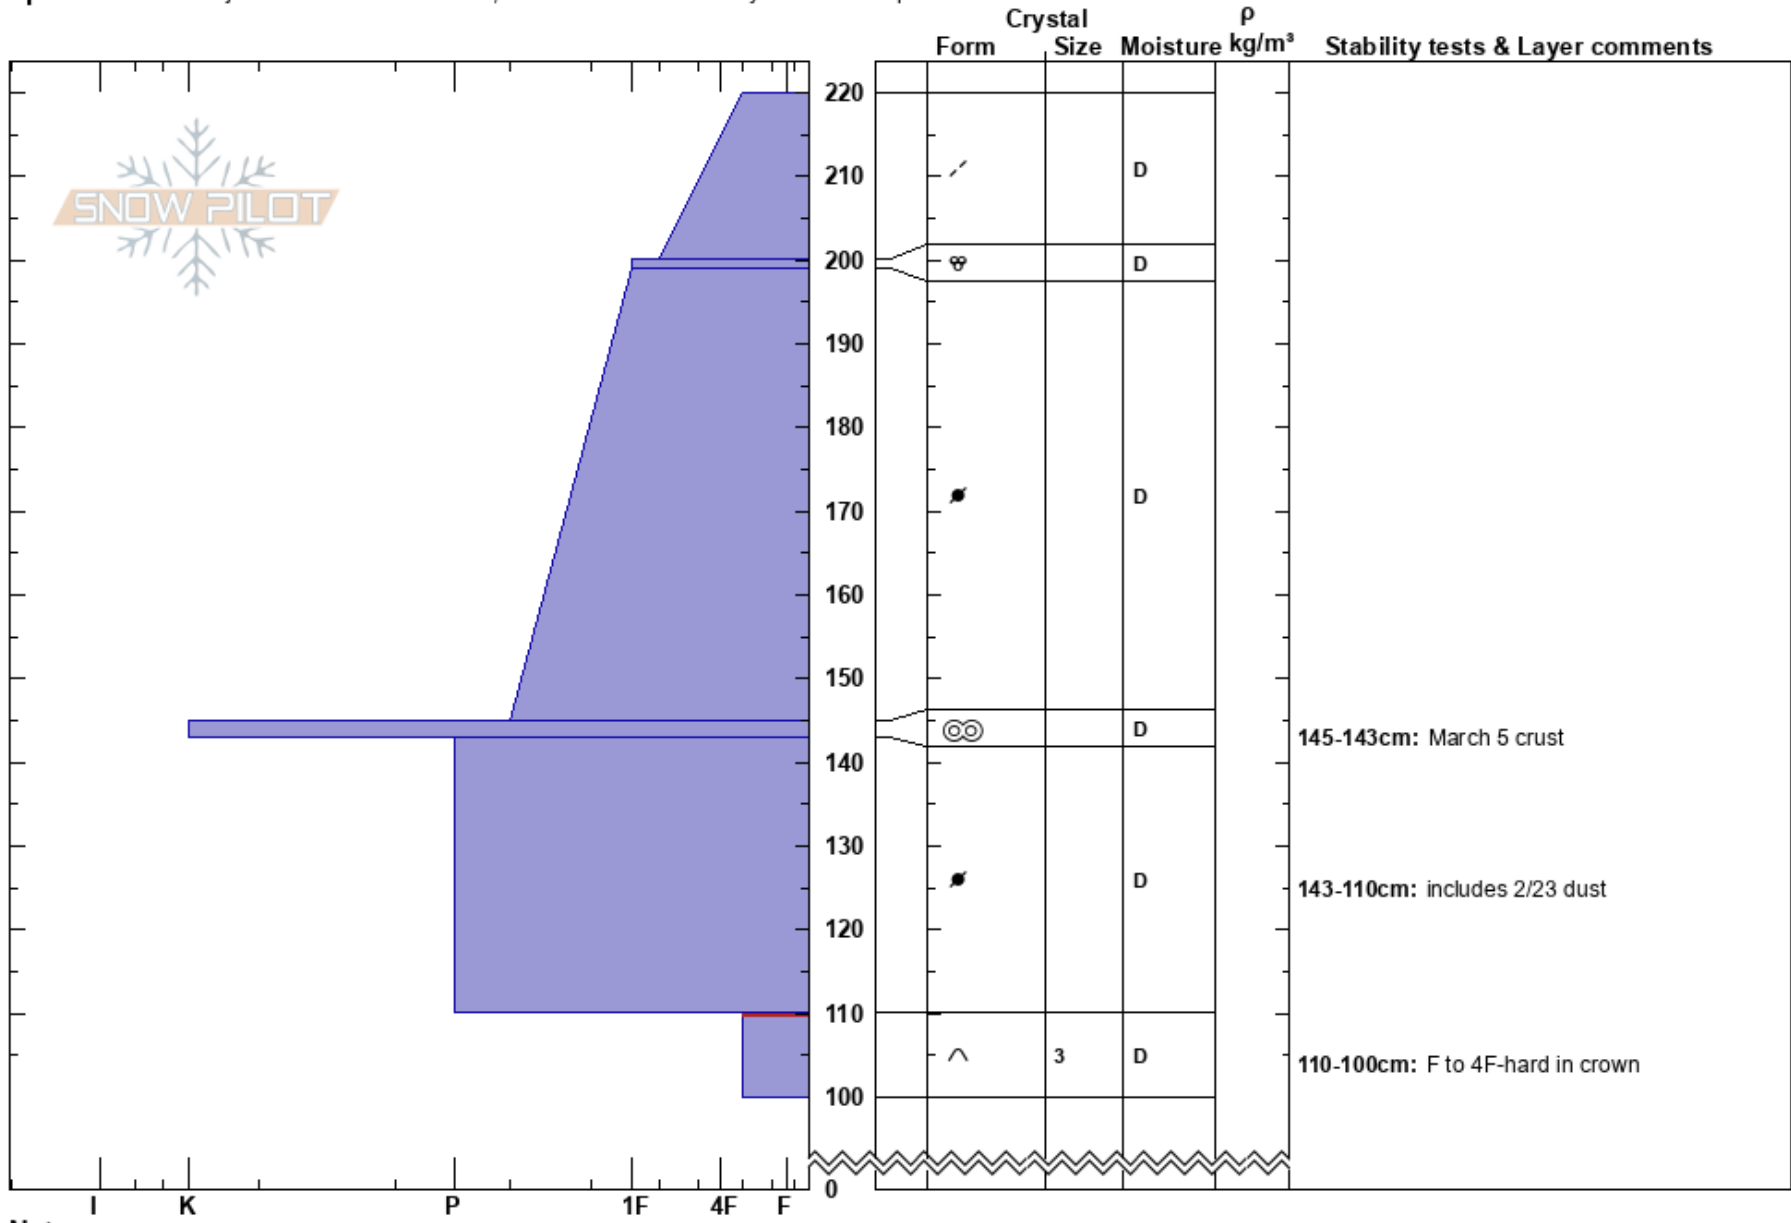

20220318 Mt Owen
 West Elks
 CO
Elevation: 11877 ft
Aspect: E
Specifics: Pit is adjacent to avalanche: crown; Recent avalanche activity on similar slopes

Ben Pritchett
 03/18/2022 - 3:00pm
Co-ord: 13S 316420W 4308352N
Slope Angle: 41°
Wind Loading: no

Stability: Poor
Air Temperature: 25°C
Sky Cover: FEW
Precipitation: NO
Wind: W Light Breeze

HS: 220
PF: 30
Layer Notes:
 145-143cm: March 5 crust
 143-110cm: includes 2/23 dust
 110-100cm: F to 4F-hard in crown
 110-100cm: Problematic layer

Notes: A group of sled-access snowboarders remote triggered this avalanche from around 600 feet away, from a wind-scoured slope south of the avalanche. Profile represents the deeper, southern end of crown.