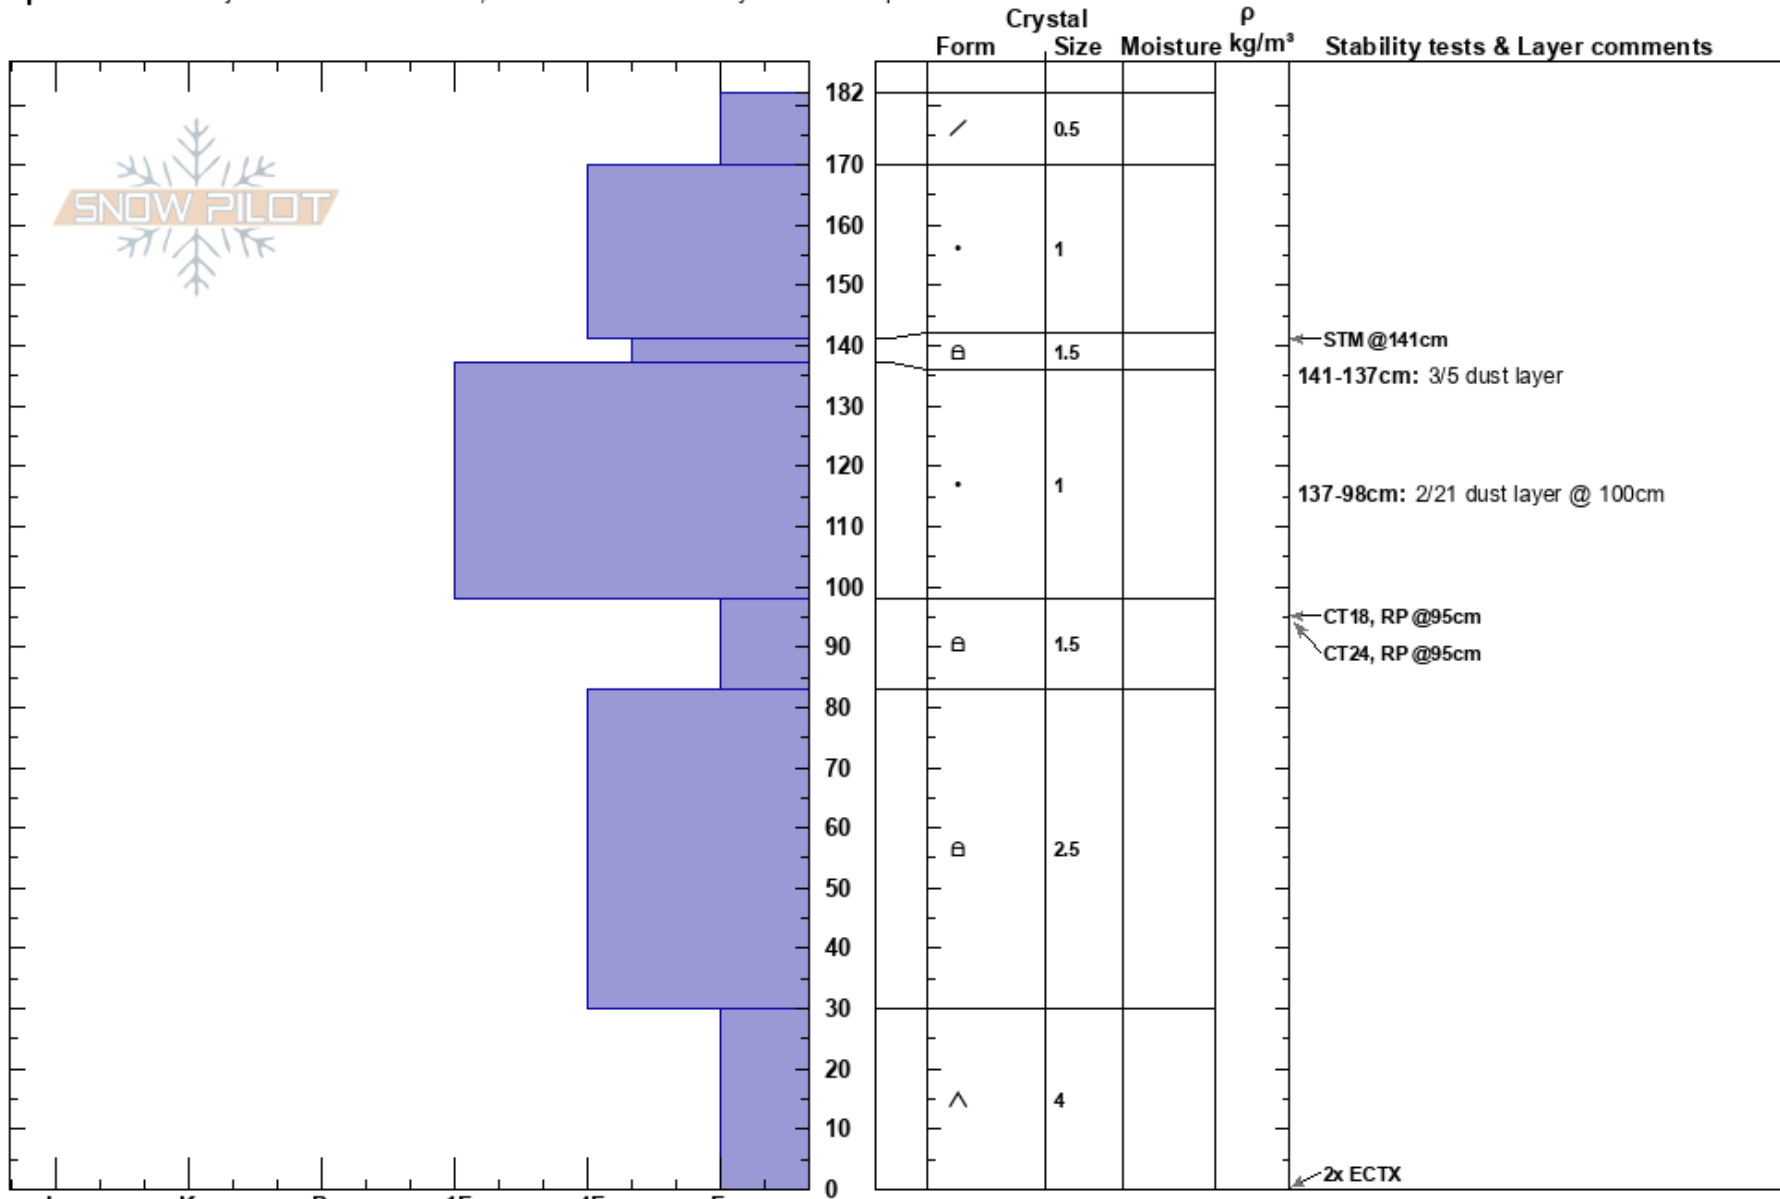

Pilot Knob  
 San Juan Range  
 CO  
**Elevation:** 12146 ft  
**Aspect:** 312°

Jeremy Yanko  
 03/18/2022 - 1:00pm  
**Co-ord:** 37.80995N, -107.83624W  
**Slope Angle:** 35°  
**Wind Loading:** no

**Stability:** Fair  
**Air Temperature:** 18°F  
**Sky Cover:** SCT  
**Precipitation:** NO  
**Wind:** W Light Breeze

**HS:** 182  
**PF:** 30  
**PS:** 20  
**Layer Notes:**  
 141-137cm: 3/5 dust layer  
 137-98cm: 2/21 dust layer @ 100cm  
 98-83cm: Problematic layer

**Specifics:** Pit is adjacent to avalanche: flank; Recent avalanche activity on similar slopes

**Notes:** Pit location estimated to be ~650' lower than top of crown where snowpack is likely shallower but representative of aspect.