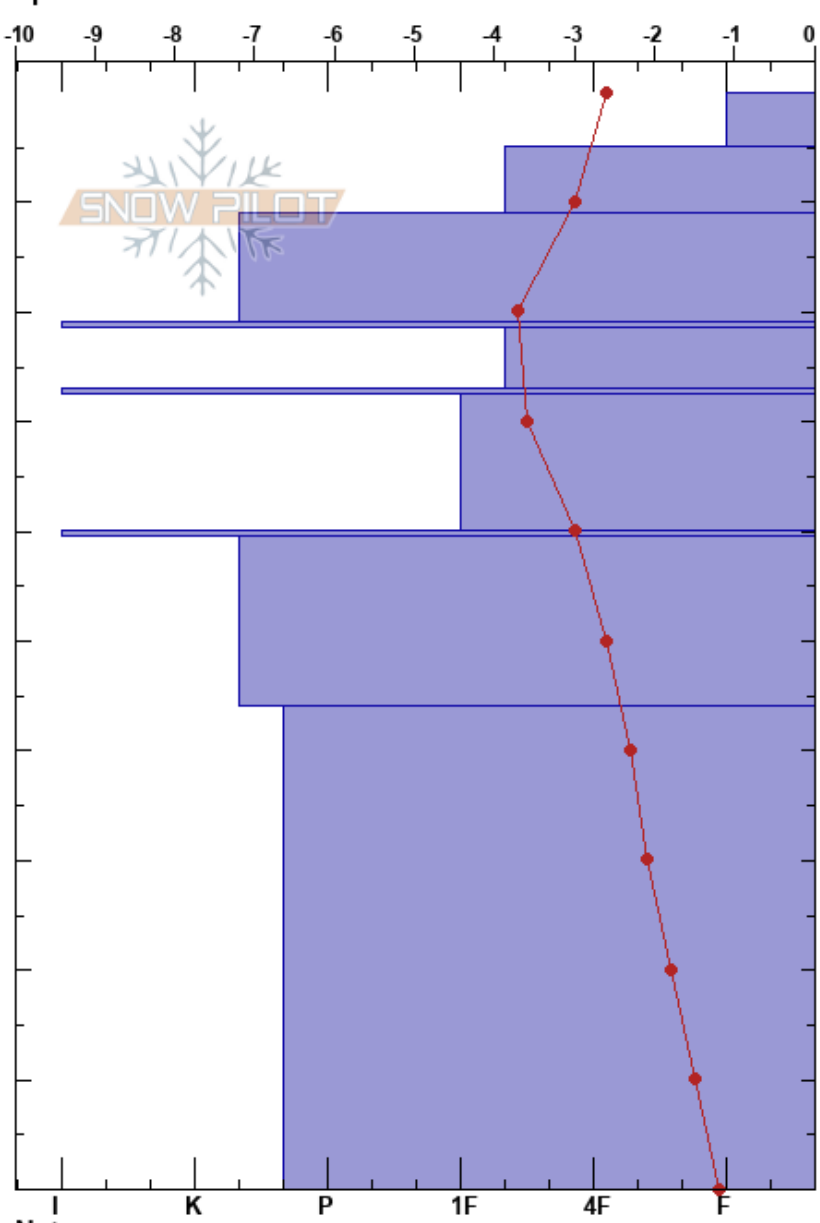

Skaröðalur klettahnju
 Tröllaskagi
 Iceland
 Elevation: 545 m
 Aspect:
 Specifics:

Gestur Hansson
 19/03/2022 - 08:30
 Co-ord: 66.12181N, -18.99819W
 Slope Angle:
 Wind Loading:

Stability:
 Air Temperature: -2.4°C PF: 20 11-21cm: Problematic layer
 Sky Cover: OVC
 Precipitation: S1
 Wind: Calm

Form	Crystal Size	Moisture	ρ kg/m³	Stability tests & Layer comments
+				
/				
⊙⊙				
■				← PST70/100 (End) @20cm
● (●)				← CT11, SP @21cm
■				
♡				
■				
⊙⊙				
●				

Notes: