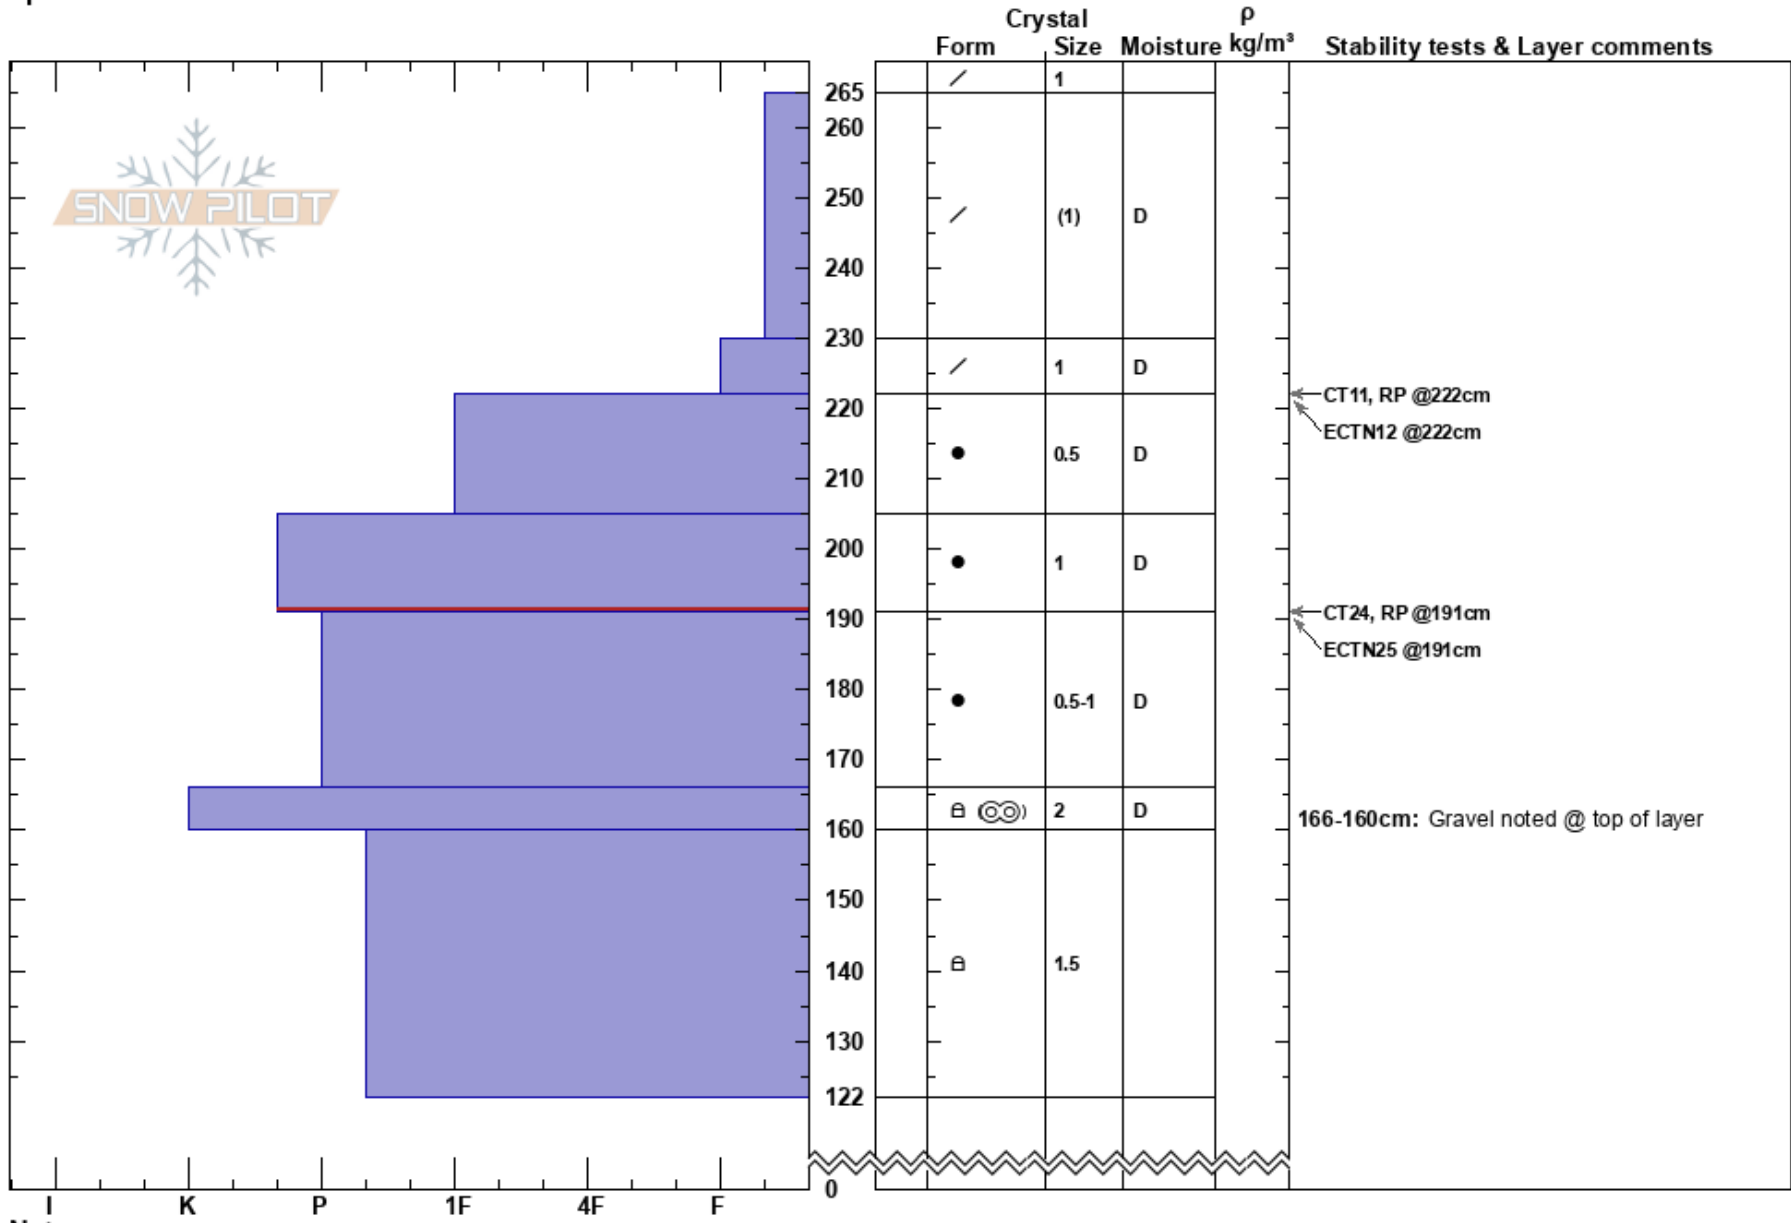

20220318
 Elk Mountains
 CO
 Elevation: 12062 ft
 Aspect:
 Specifics:

Snowmass Ski Patrol
 03/18/2022 - 11:00am
 Co-ord: 39.16460N, -106.97214E
 Slope Angle: 25°
 Wind Loading: no

Stability:
 Air Temperature:
 Sky Cover: SCT
 Precipitation: NO
 Wind: SW Light Breeze

HS:265
 PF: 35
 PS: 20
 Layer Notes:
 205-191cm: Problematic layer
 166-160cm: Gravel noted @ top of layer

Notes: