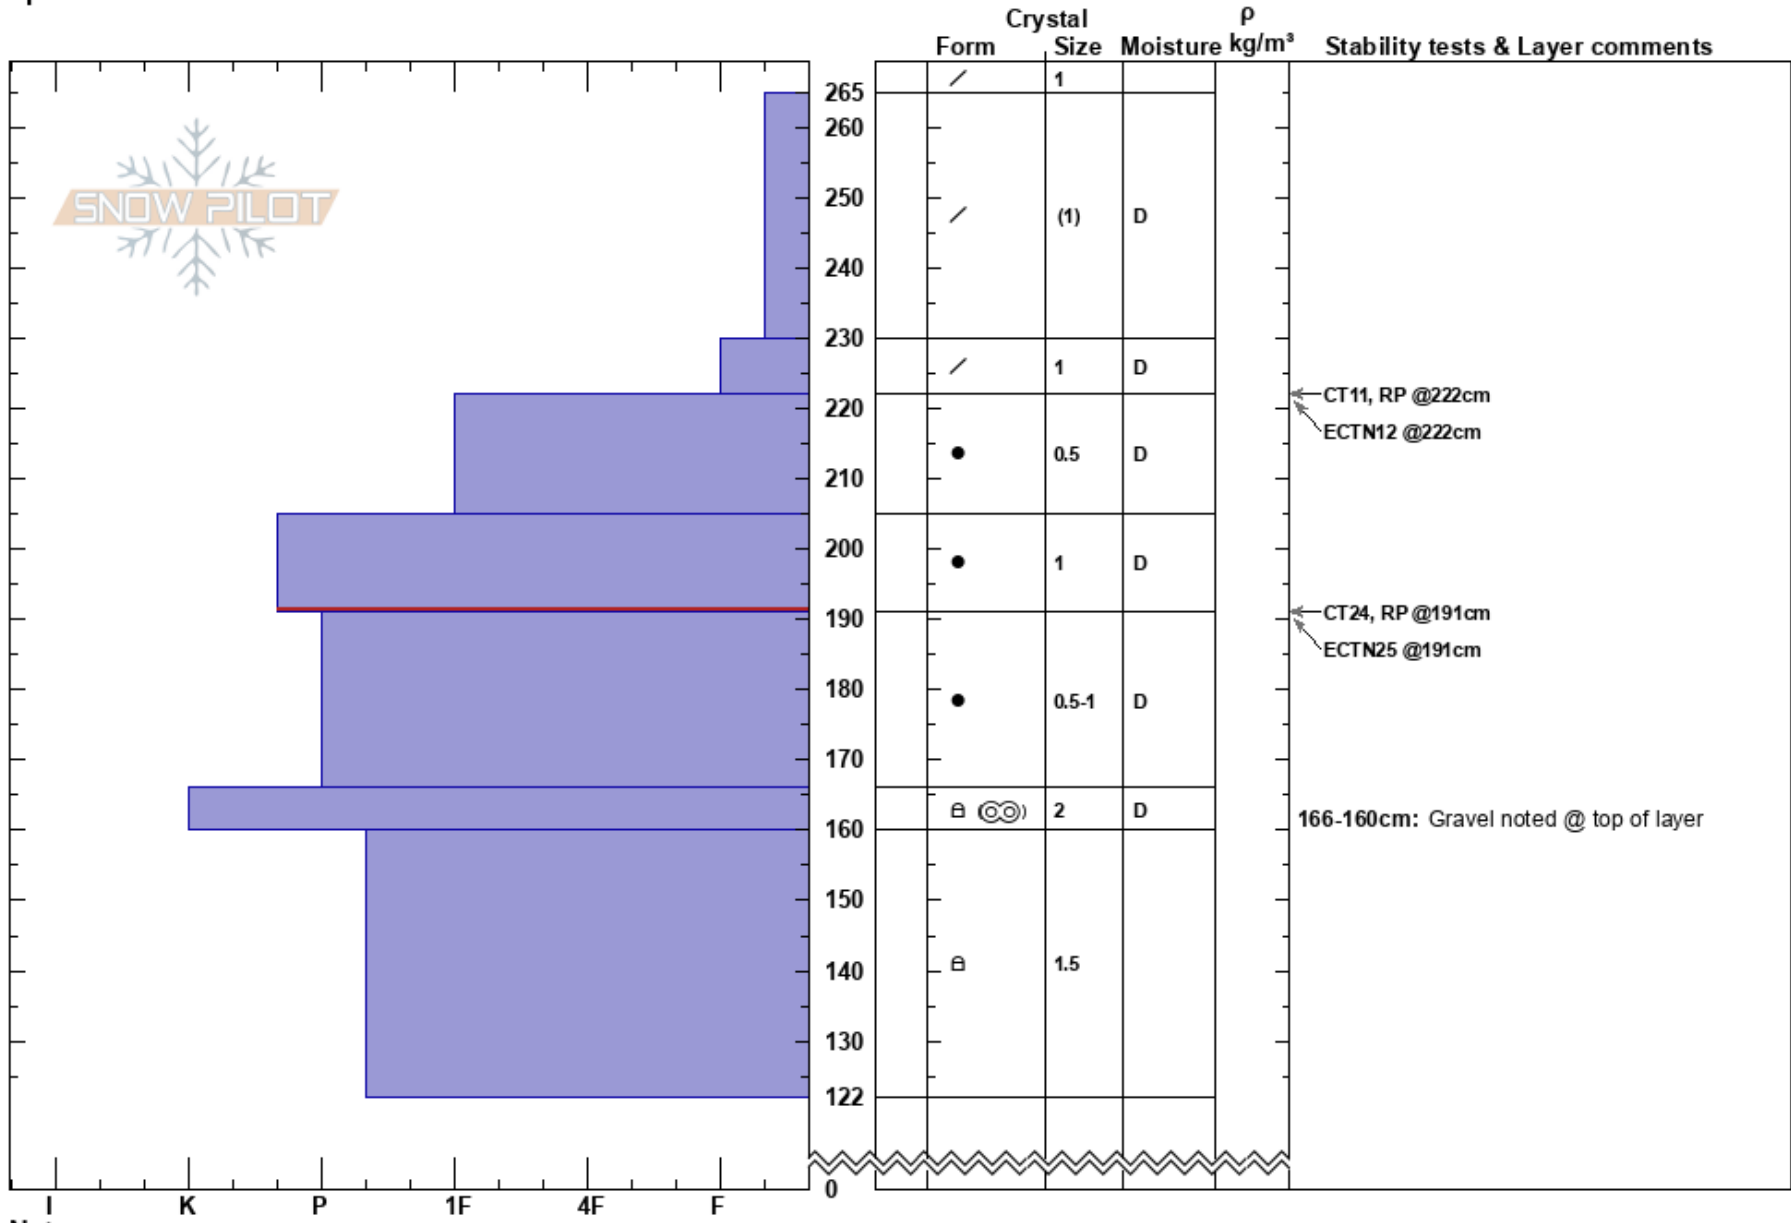

20220318  
 Elk Mountains  
 CO  
 Elevation: 12062 ft  
 Aspect:  
 Specifics:

Snowmass Ski Patrol  
 03/18/2022 - 11:00am  
 Co-ord: 39.16460N, -106.97214E  
 Slope Angle: 25°  
 Wind Loading: no

Stability:  
 Air Temperature:  
 Sky Cover: SCT  
 Precipitation: NO  
 Wind: SW Light Breeze

HS:265  
 PF: 35  
 PS: 20  
 Layer Notes:  
 205-191cm: Problematic layer  
 166-160cm: Gravel noted @ top of layer

Notes: