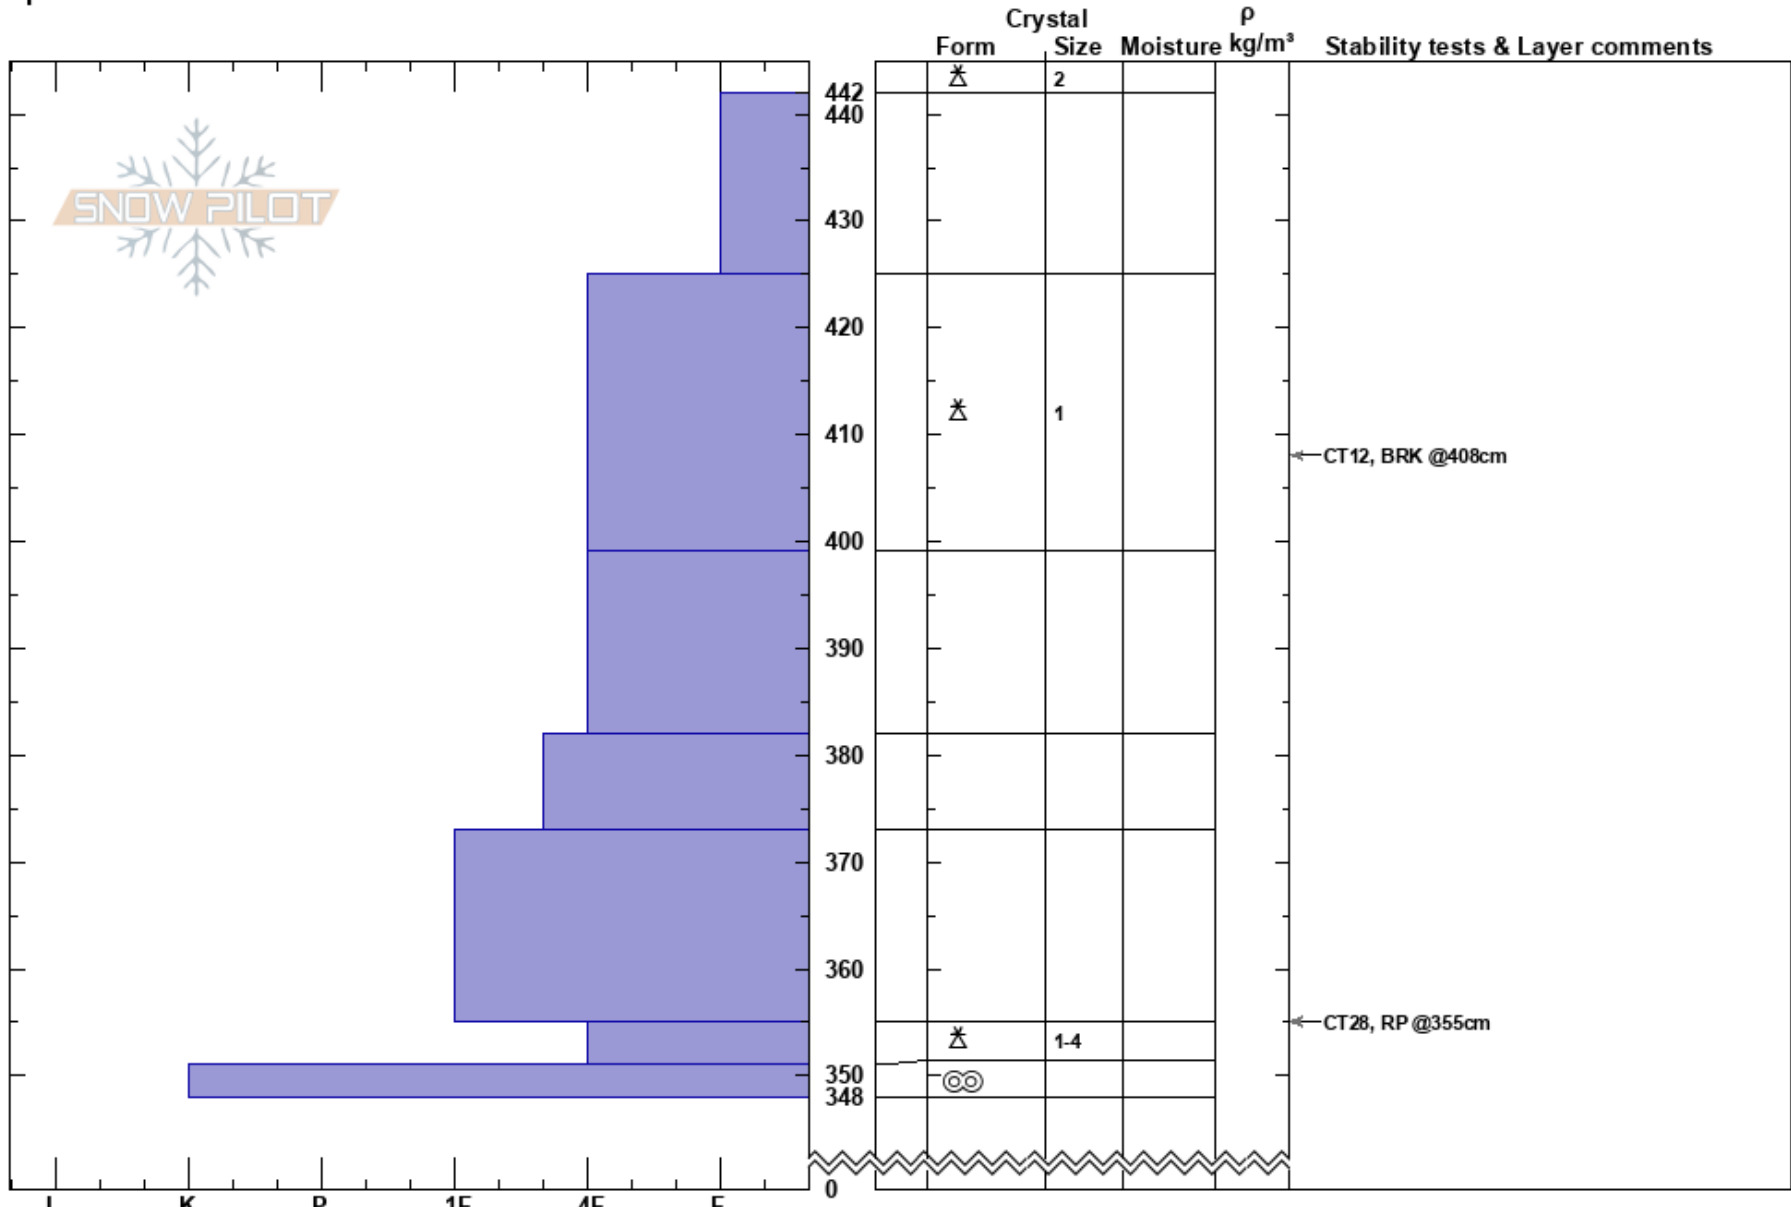

Baby Bear Drop
 Lizard Range
 BC
Elevation: 1857 m
Aspect: NE
Specifics:

Connie Henderson
 18/03/2022 - 10:42
Co-ord: 49.49100N, -115.18684E
Slope Angle: 5°
Wind Loading:

Stability:
Air Temperature: -1.1°C **PF:** 60 **HS:** 442 **Layer Notes:** 351-348cm: Problematic layer
Sky Cover: OVC
Precipitation: S-1
Wind: Calm