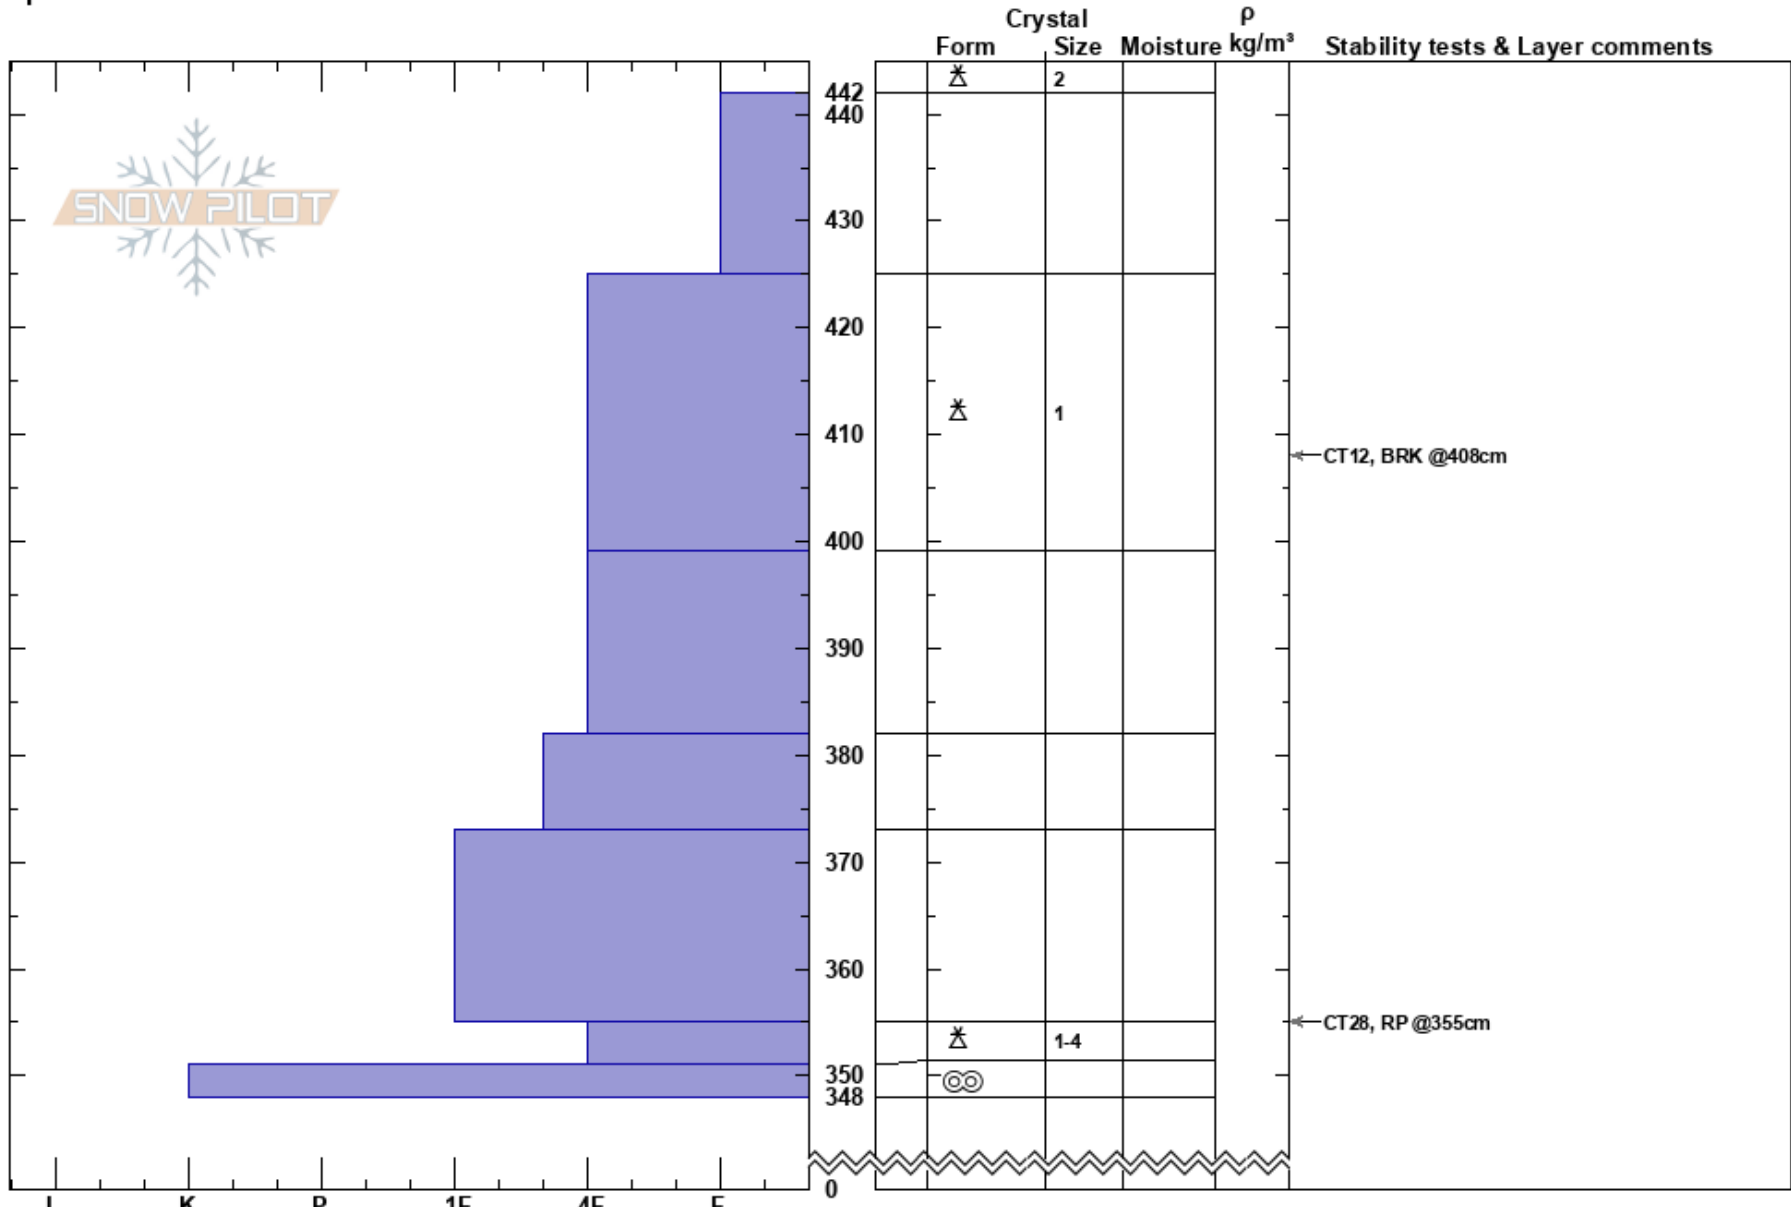

Baby Bear Drop
 Lizard Range
 BC
Elevation: 1857 m
Aspect: NE
Specifics:

Connie Henderson
 18/03/2022 - 10:42
Co-ord: 49.49100N, -115.18684E
Slope Angle: 5°
Wind Loading:

Stability: **HS:**442 **Layer Notes:**
Air Temperature: -1.1°C **PF:** 60 351-348cm: Problematic layer
Sky Cover: OVC
Precipitation: S-1
Wind: Calm