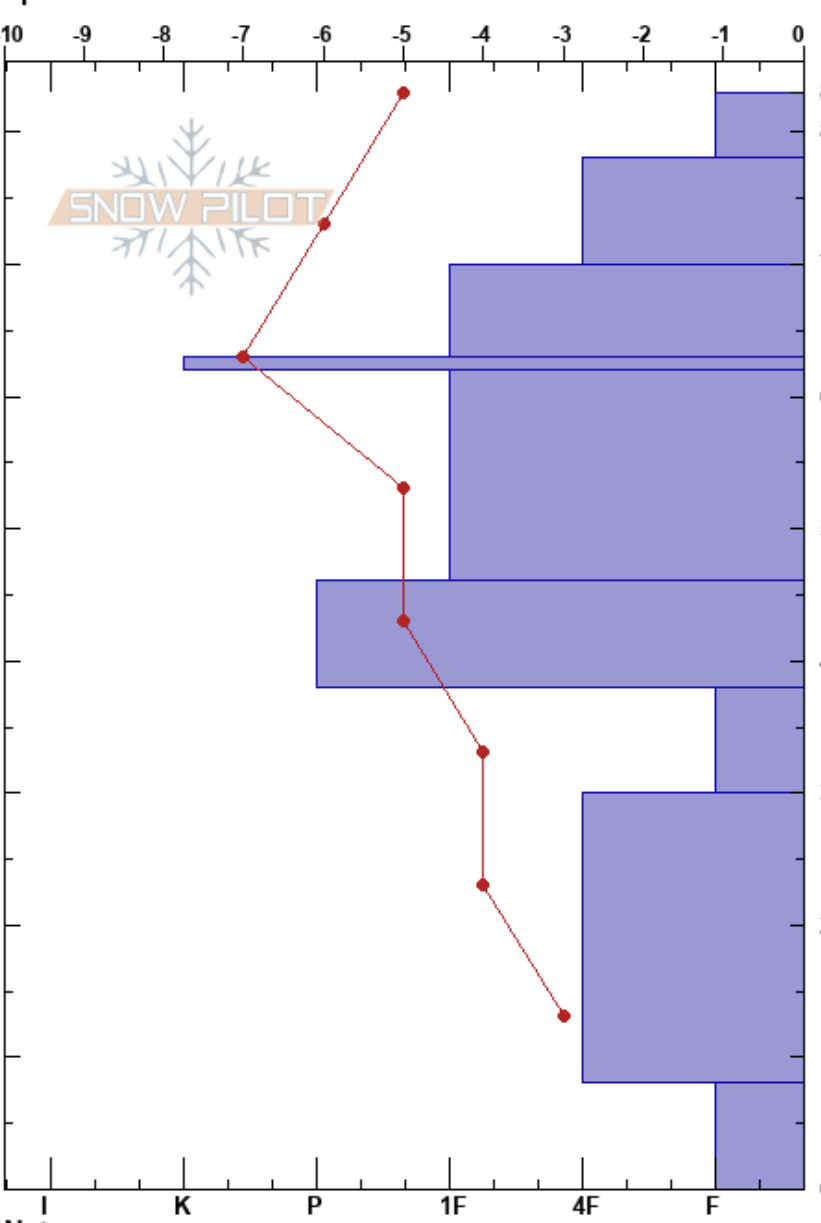

E Leadville
 Mosquito Range
 CO
 Elevation: 10809 ft
 Aspect: N
 Specifics:

Jessica Lewis
 03/18/2022 - 12:30pm
 Co-ord: 39.25587N, -106.24625W
 Slope Angle: 9°
 Wind Loading:

Stability:
 Air Temperature: 0°C
 Sky Cover: BKN
 Precipitation: NO
 Wind: W Light Breeze

HS:83
 PF: 28 46-38cm: Problematic layer

Elevation (cm)	Crystal		ρ kg/m ³	Stability tests & Layer comments
	Form	Size		
83				
80	+	0.5	M	
70	.	0.5	D	
70	.	1	D	
60	⊙⊙	0.5		
50	⊖	1	D	
40	⊖	1	D	←ECTP22 @43cm x2 test
30	□	2	D	
20	^	4	D	
10				←CT22, Q1 @10cm
0	^	6	D	