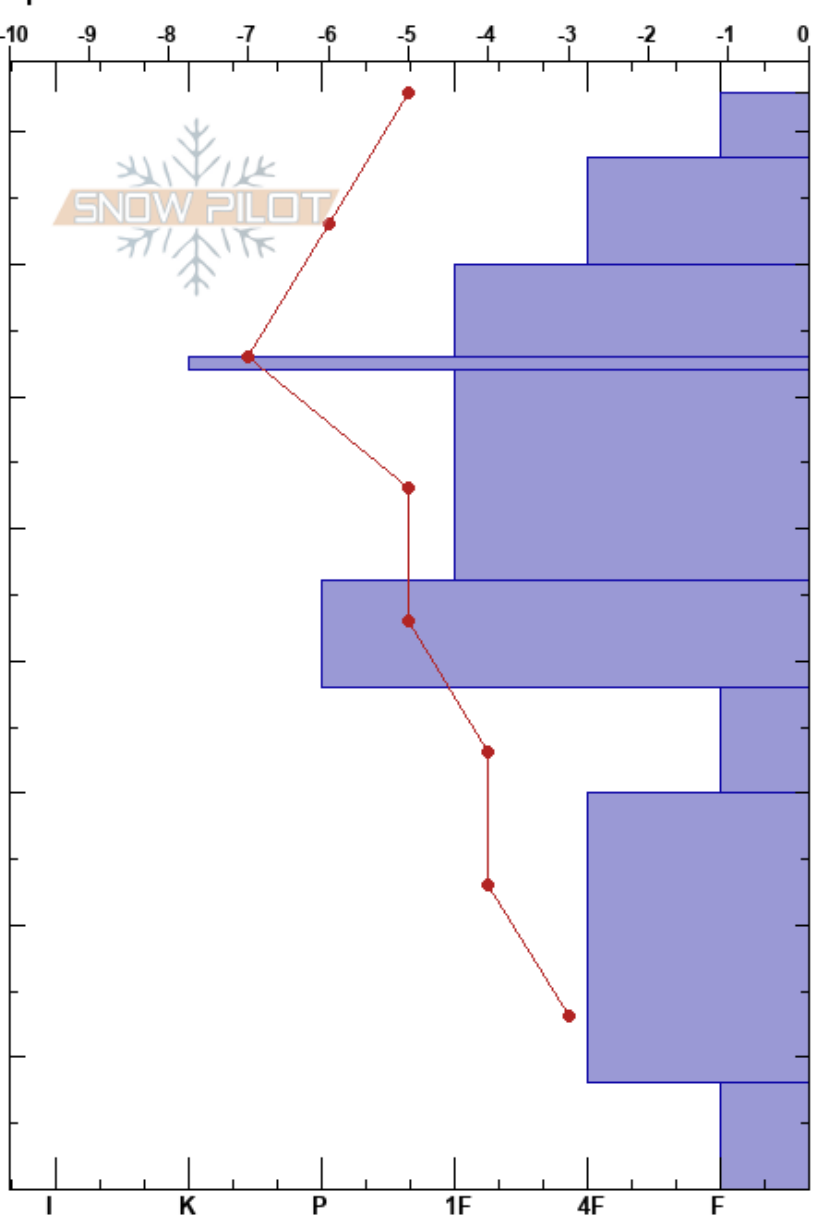

E Leadville  
 Mosquito Range  
 CO  
 Elevation: 10809 ft  
 Aspect: N  
 Specifics:

Jessica Lewis  
 03/18/2022 - 12:30pm  
 Co-ord: 39.25587N, -106.24625W  
 Slope Angle: 9°  
 Wind Loading:

Stability:  
 Air Temperature: 0°C  
 Sky Cover: BKN  
 Precipitation: NO  
 Wind: W Light Breeze

HS:83  
 PF: 28 46-38cm: Problematic layer

Elevation (cm)	Crystal		Moisture	$\rho$ kg/m <sup>3</sup>	Stability tests & Layer comments
	Form	Size			
83					
80	+	0.5	M		
70	.	0.5	D		
70	.	1	D		
60	⊙⊙	0.5			
50	⊖	1	D		
40	⊖	1	D		←ECTP22 @43cm x2 test
30	□	2	D		
20	^	4	D		
10					←CT22, Q1 @10cm
0	^	6	D		