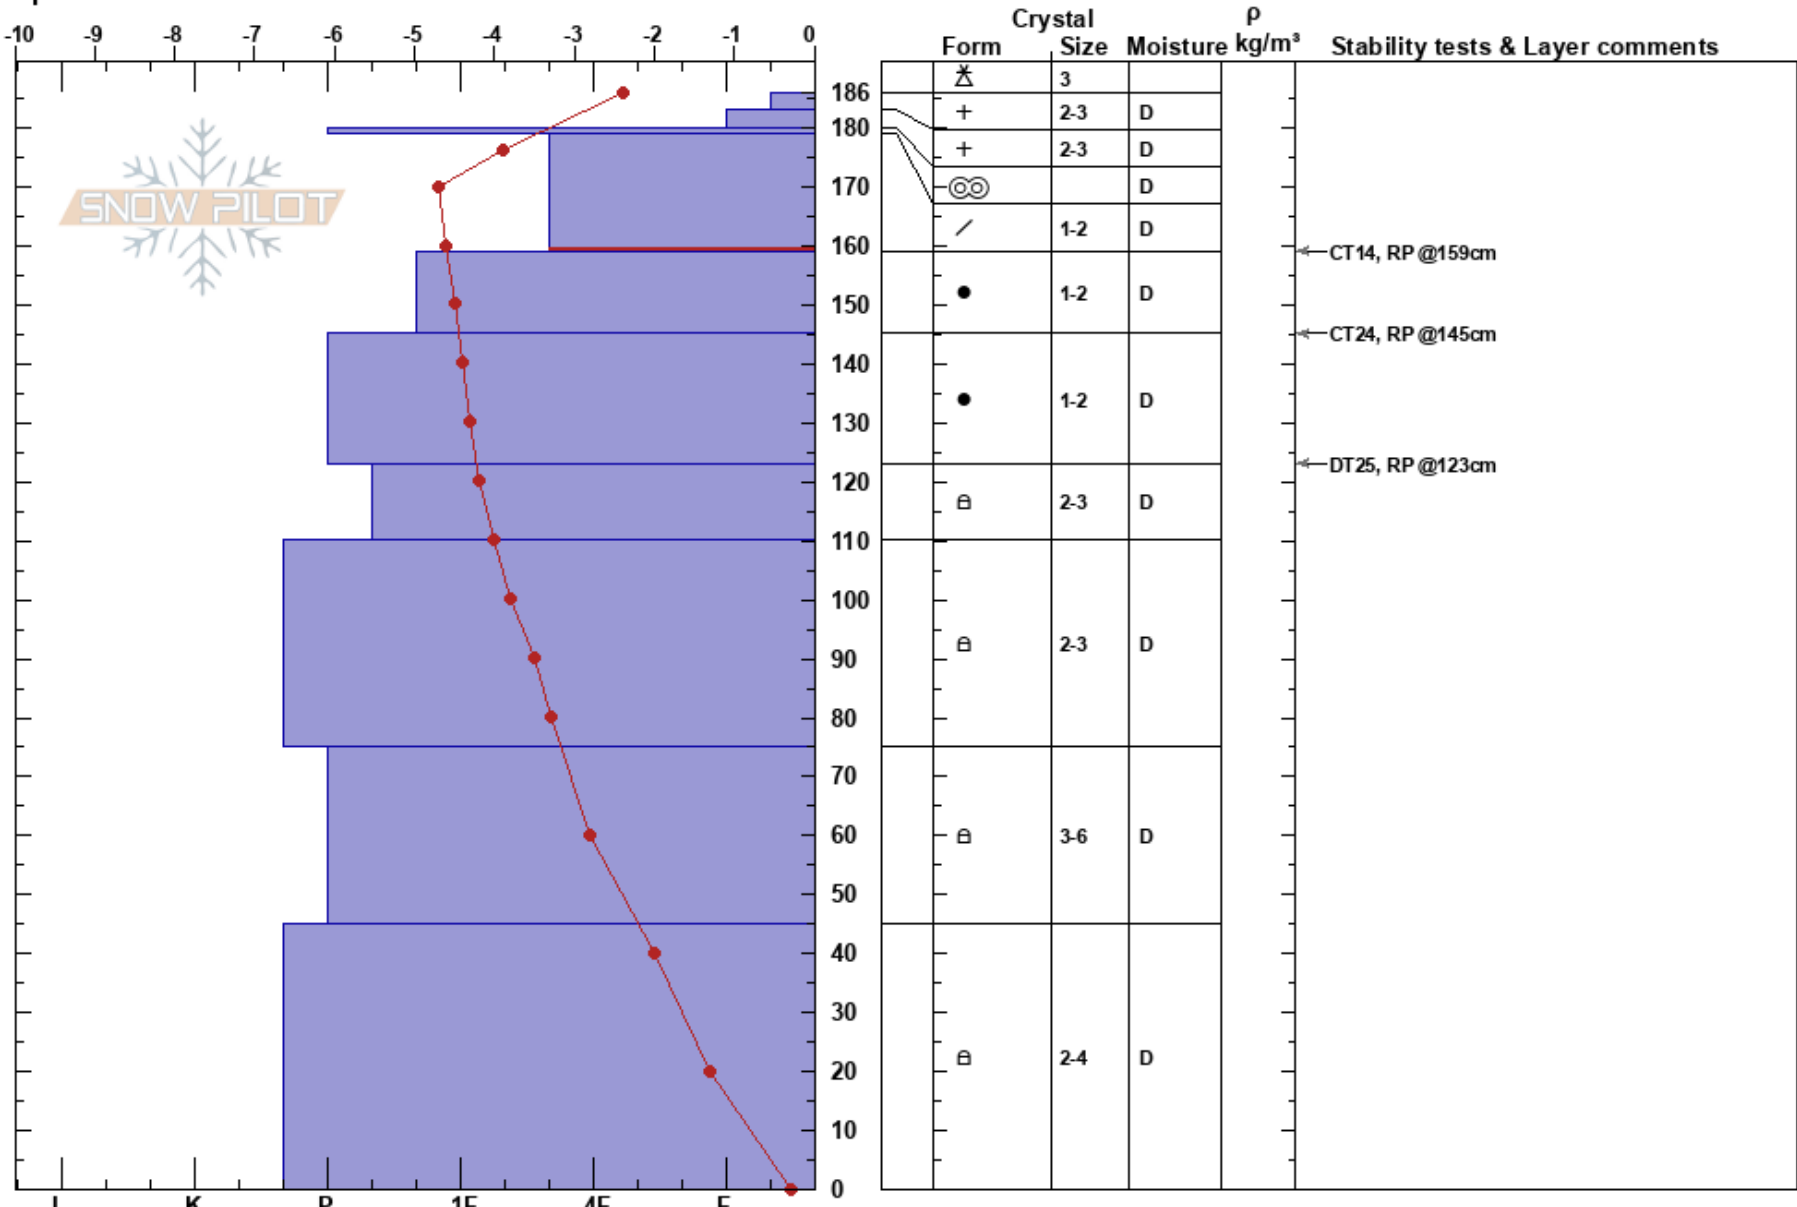

Sunshine Study Plot
 Banff, Yoho and Kootenay
 AB
 Elevation: 2286 m
 Aspect: SW
 Specifics:

Banff Visitor Safety
 18/03/2022 - 11:20
 Co-ord: 51.08988N, -115.75506W
 Slope Angle: 0°
 Wind Loading: yes

Stability: **Air Temperature:** -4°C
Sky Cover: BKN
Precipitation: S-1
Wind: SW Moderate
HS: 186
PF: 30 179-159cm: Problematic layer
PS: 15

Notes: A couple resistant planar shears in the recent storm snow. Thin crust from March 17th? near surface (@180 cm) and found on adjacent steeper solar aspects. No other crusts found.