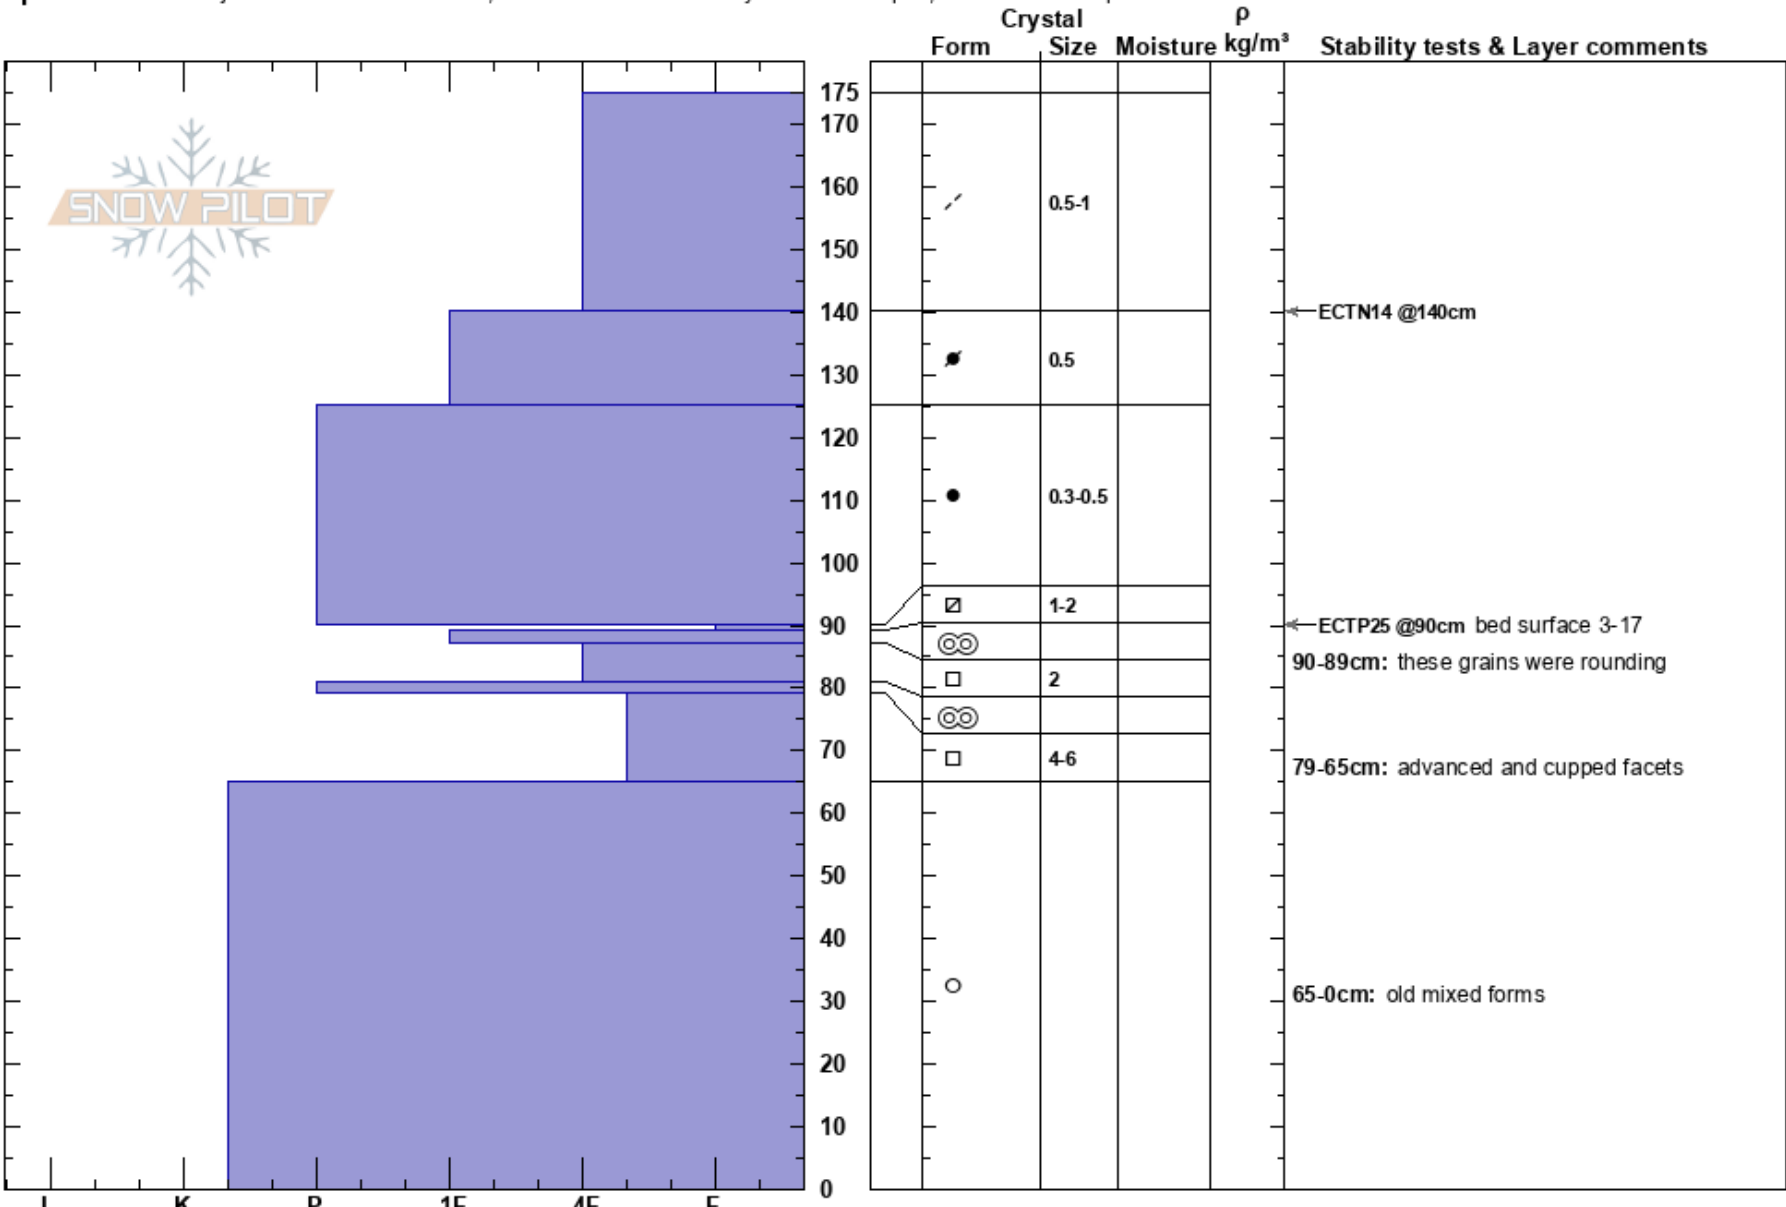

Cardiac Cirque
Teton Range
WY
Elevation: 9971 ft
Aspect: N

Nate Fuller
03/18/2022 - 12:00pm
Co-ord: 43.59343N, -110.88469W
Slope Angle: 40°
Wind Loading: no

Stability: Fair
Air Temperature: 19°C
Sky Cover: OVC
Precipitation: NO
Wind: W Light Breeze

HS: 175
PF: 20
PS: 40
Layer Notes:
90-89cm: these grains were rounding
90-89cm: Problematic layer
79-65cm: advanced and cupped facets
65-0cm: old mixed forms

Specifics: Pit is adjacent to avalanche: crown; Recent avalanche activity on similar slopes; Ski tracks on slope

Notes: crown profile on an avalanche that occurred within the last 24 hours. Skier descend slab and while boot packing up triggered avalanche. Very close call. This was a repeater slide from an early January cycle.