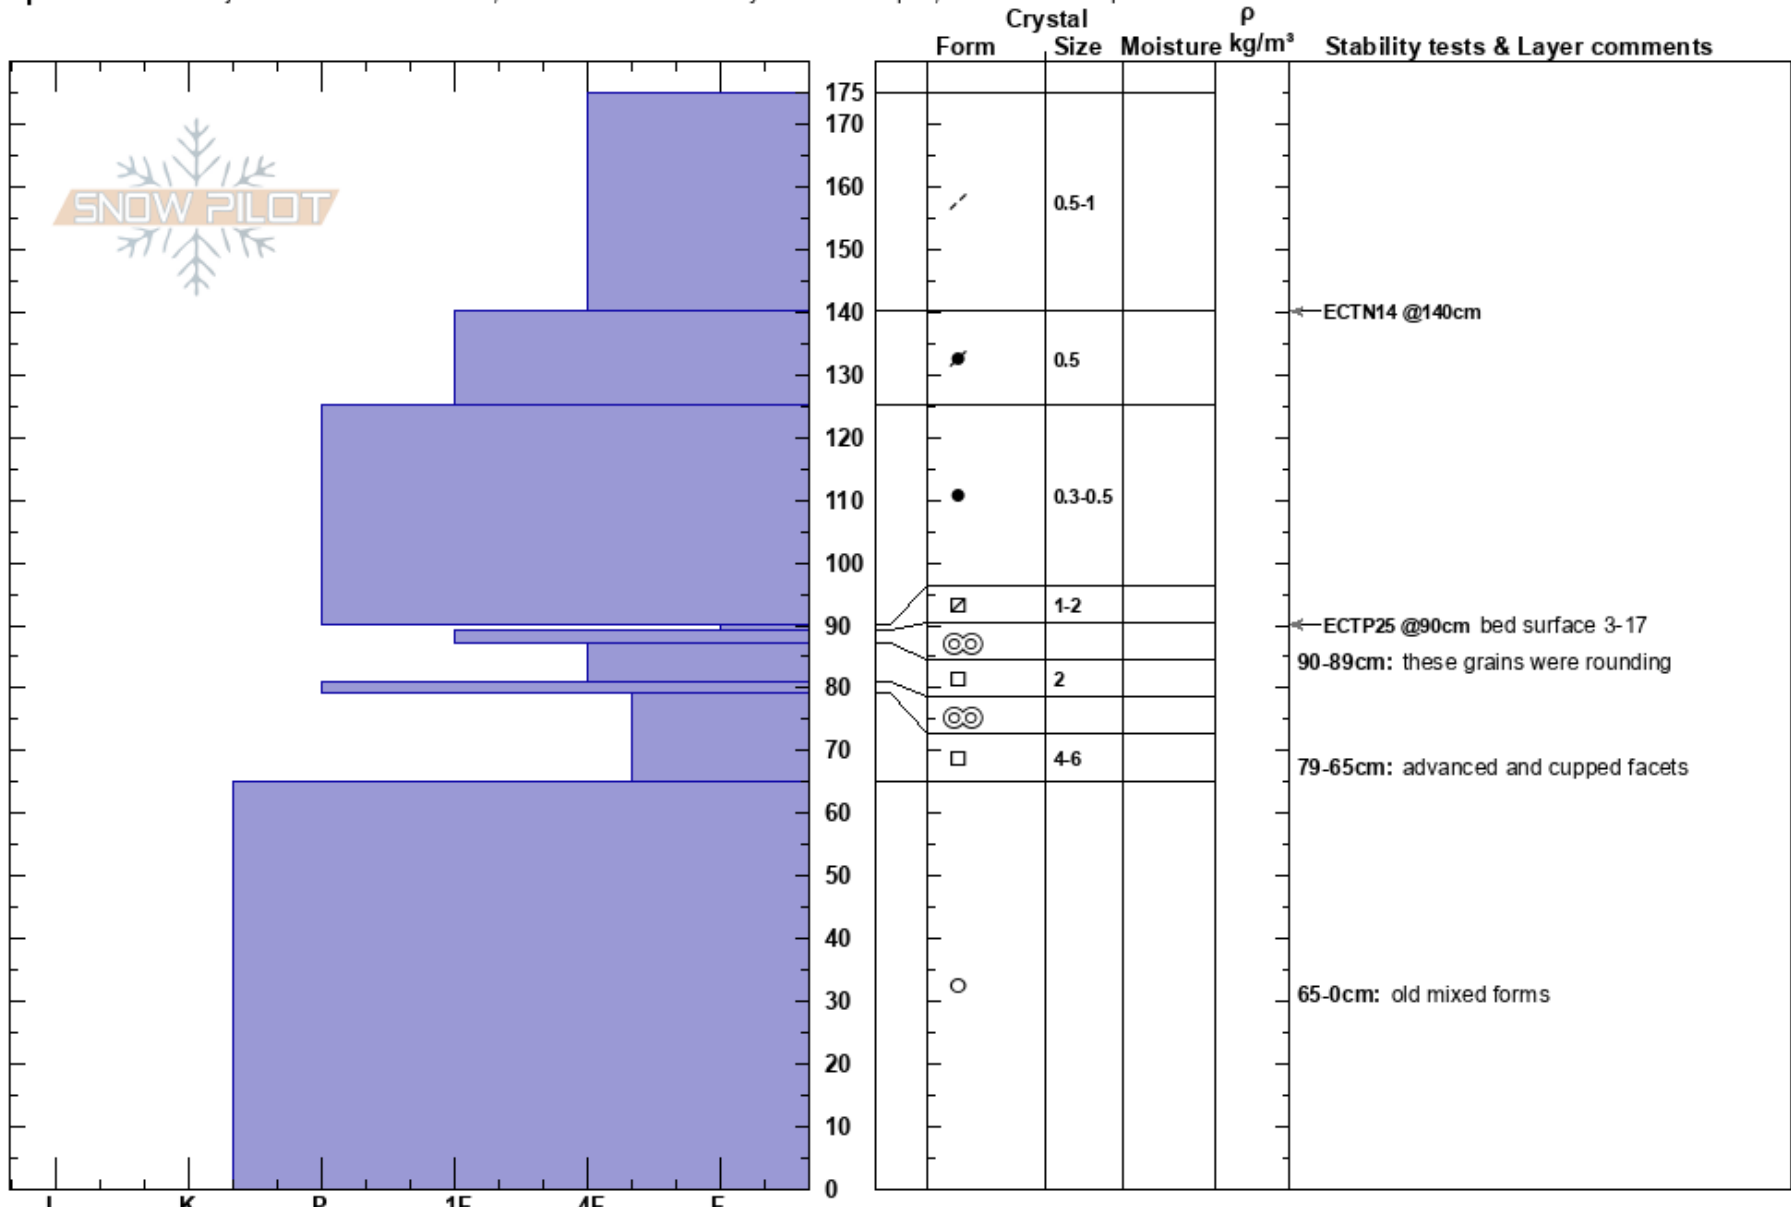

Cardiac Cirque
Teton Range
WY
Elevation: 9971 ft
Aspect: N

Nate Fuller
03/18/2022 - 12:00pm
Co-ord: 43.59343N, -110.88469W
Slope Angle: 40°
Wind Loading: no

Stability: Fair
Air Temperature: 19°C
Sky Cover: OVC
Precipitation: NO
Wind: W Light Breeze

HS: 175
PF: 20
PS: 40
Layer Notes:
90-89cm: these grains were rounding
90-89cm: Problematic layer
79-65cm: advanced and cupped facets
65-0cm: old mixed forms

Specifics: Pit is adjacent to avalanche: crown; Recent avalanche activity on similar slopes; Ski tracks on slope

Notes: crown profile on an avalanche that occurred within the last 24 hours. Skier descend slab and while boot packing up triggered avalanche. Very close call. This was a repeater slide from an early January cycle.