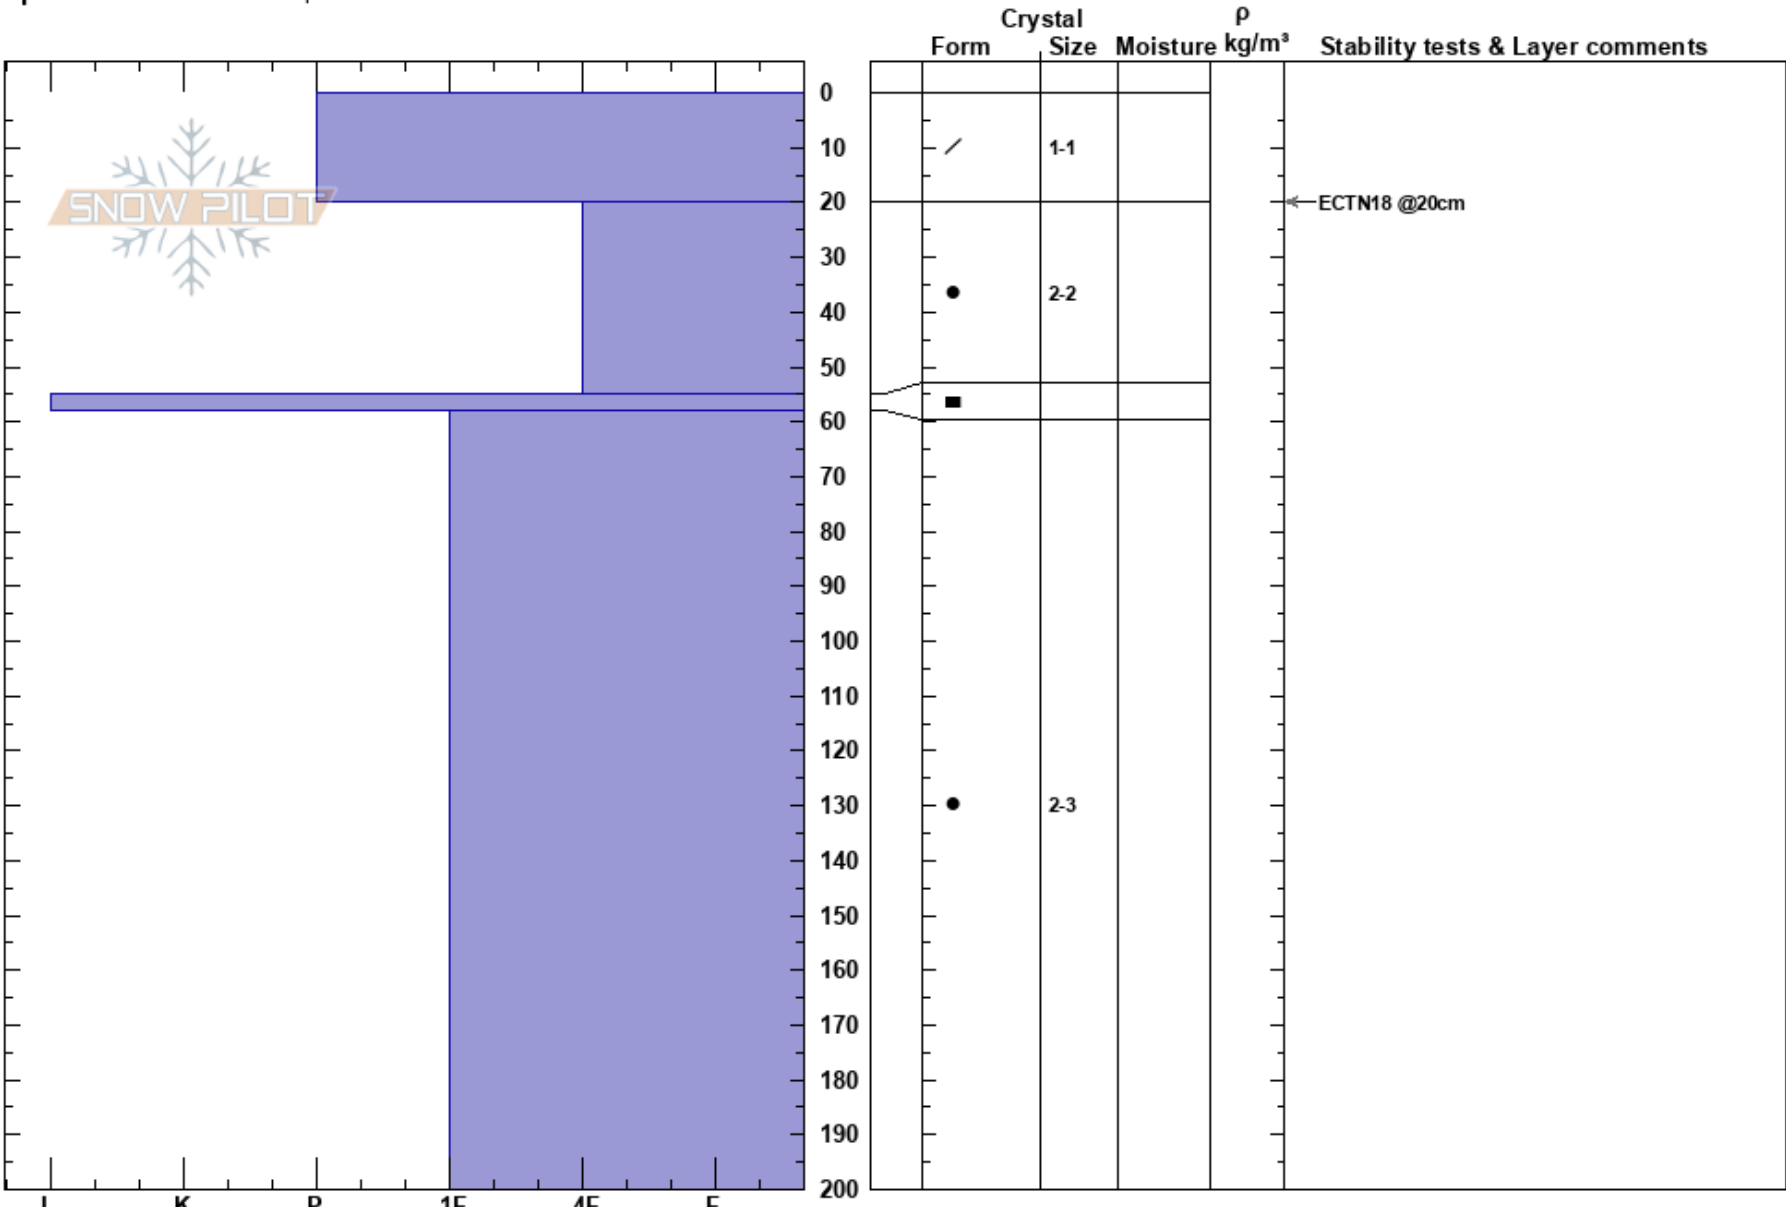

Salmon test
 Mt. Hood
 OR
 Elevation: 2045 m
 Aspect: 180°
 Specifics: Ski tracks on slope

Michael G. Halle
 03/09/2022 - 8:00am
 Co-ord: 45.34220N, -121.70852W
 Slope Angle: 28°
 Wind Loading: previous

Stability:
 Air Temperature: 30°F
 Sky Cover: CLR
 Precipitation:
 Wind: W Light Breeze

HS:200
 PF: 12
 PS: 5
 20-55cm: Problematic layer

Layer Notes:
 Stability tests & Layer comments

Notes: