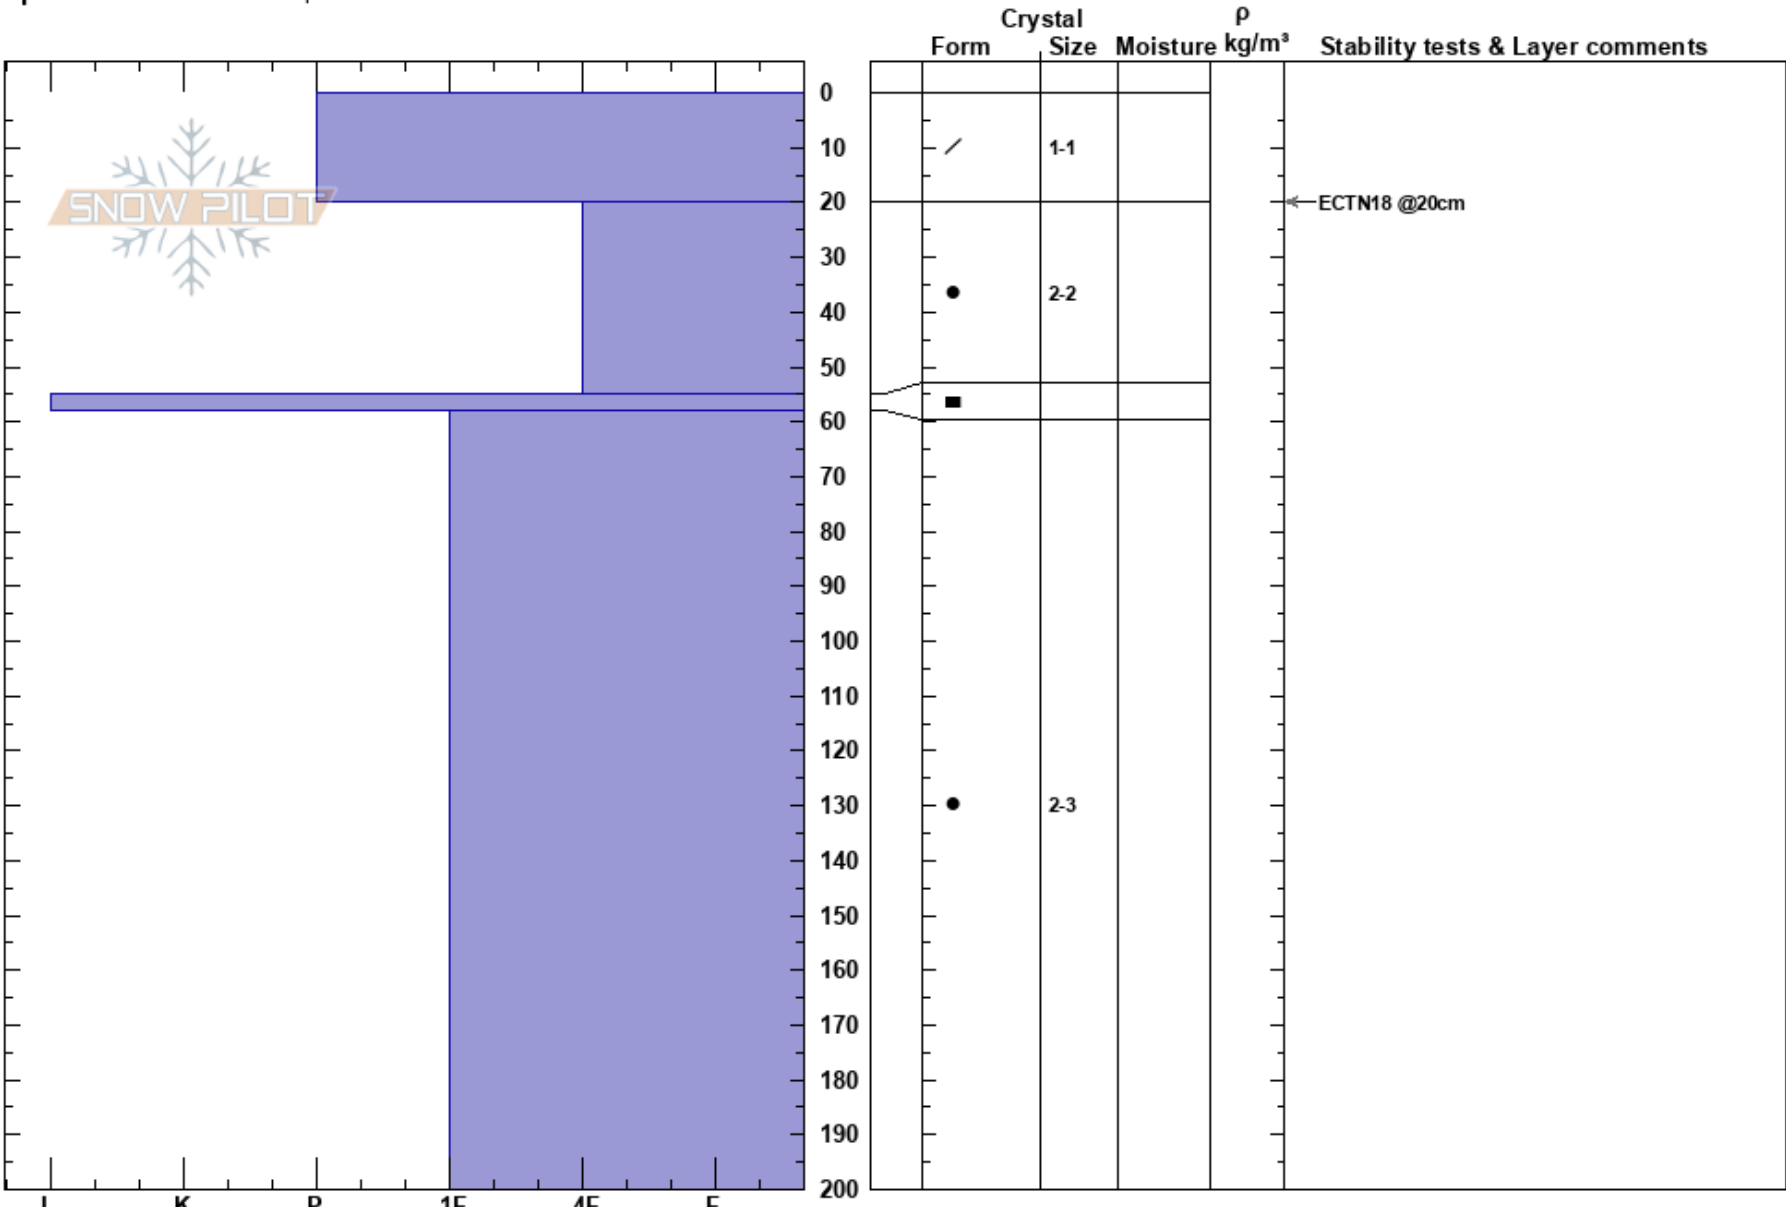

Salmon test
 Mt. Hood
 OR
 Elevation: 2045 m
 Aspect: 180°
 Specifics: Ski tracks on slope

Michael G. Halle
 03/09/2022 - 8:00am
 Co-ord: 45.34220N, -121.70852W
 Slope Angle: 28°
 Wind Loading: previous

Stability:
 Air Temperature: 30°F
 Sky Cover: CLR
 Precipitation:
 Wind: W Light Breeze

HS: 200
 PF: 12
 PS: 5
 20-55cm: Problematic layer

Layer Notes:
 Stability tests & Layer comments

Notes: