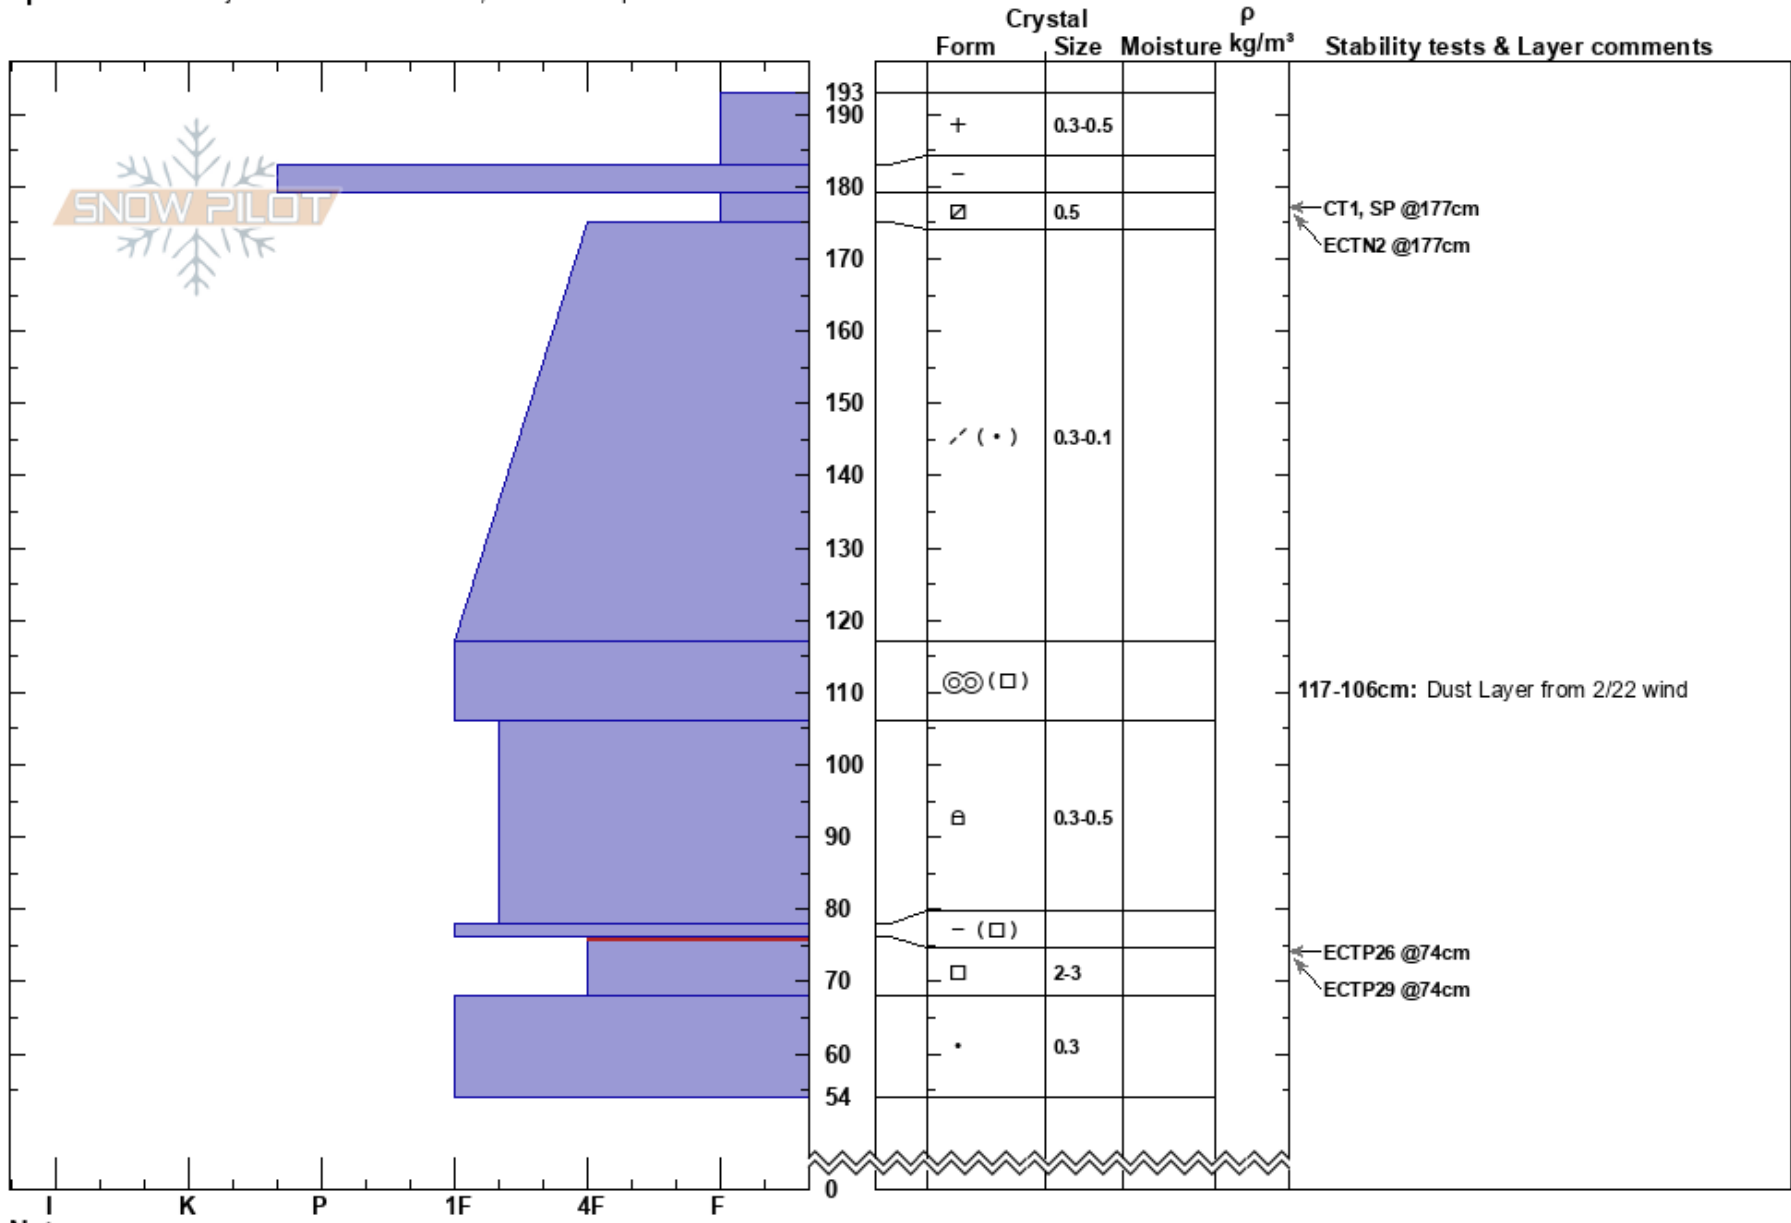

Lukes Pocket Andy Bond
 Sangre de Cristo Range 03/18/2022 - 11:30am
 NM
Elevation: 11800 ft **Slope Angle:** 35°
Aspect: 40° **Wind Loading:** no
Specifics: Pit is adjacent to avalanche: flank; We skied slope

Stability: **HS:** 193 **Layer Notes:**
Air Temperature: -3°C **PF:** 25 117-106cm: Dust Layer from 2/22 wind
Sky Cover: FEW **PS:** 10 76-68cm: Problematic layer
Precipitation: NO
Wind: NW Light Breeze