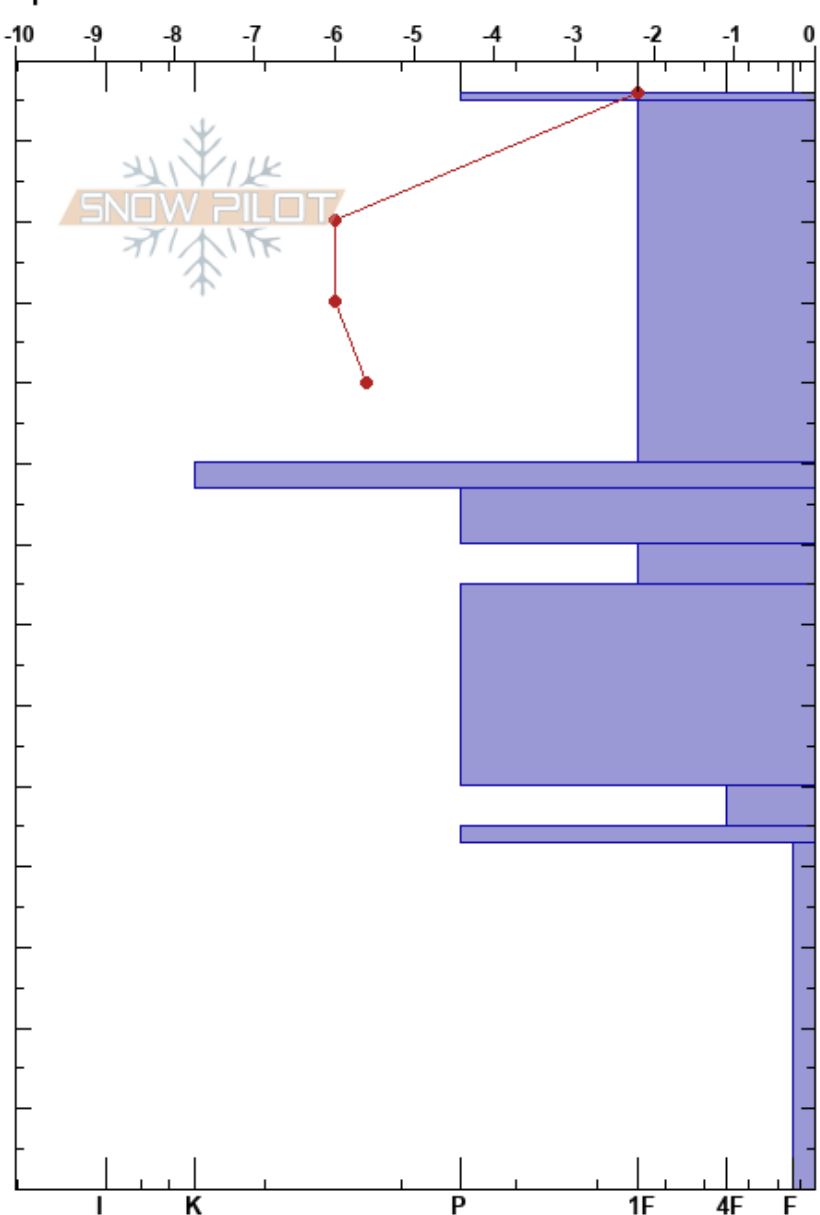

Flapk  
 Khibiny mountains  
 Russia  
 Elevation: 506 m  
 Aspect: W  
 Specifics:

Vadim Vatof  
 18/03/2022 - 15:20  
 Co-ord: 67.60265N, 33.69704E  
 Slope Angle: 26°  
 Wind Loading: yes

Stability:  
 Air Temperature: 0.7°C  
 Sky Cover: OVC  
 Precipitation: NO  
 Wind: S Strong

HS: 136

Layer Notes:

Form	Crystal		Moisture	$\rho$ kg/m <sup>3</sup>	Stability tests & Layer comments
	Size	Moisture			
⊙					
.	0.3				
■					
.	0.3				
□	1-2				
.	0.3				
V	1-3				
⊖	0.5-1				
V	2-5				

← CT22, SC @41cm

Notes: