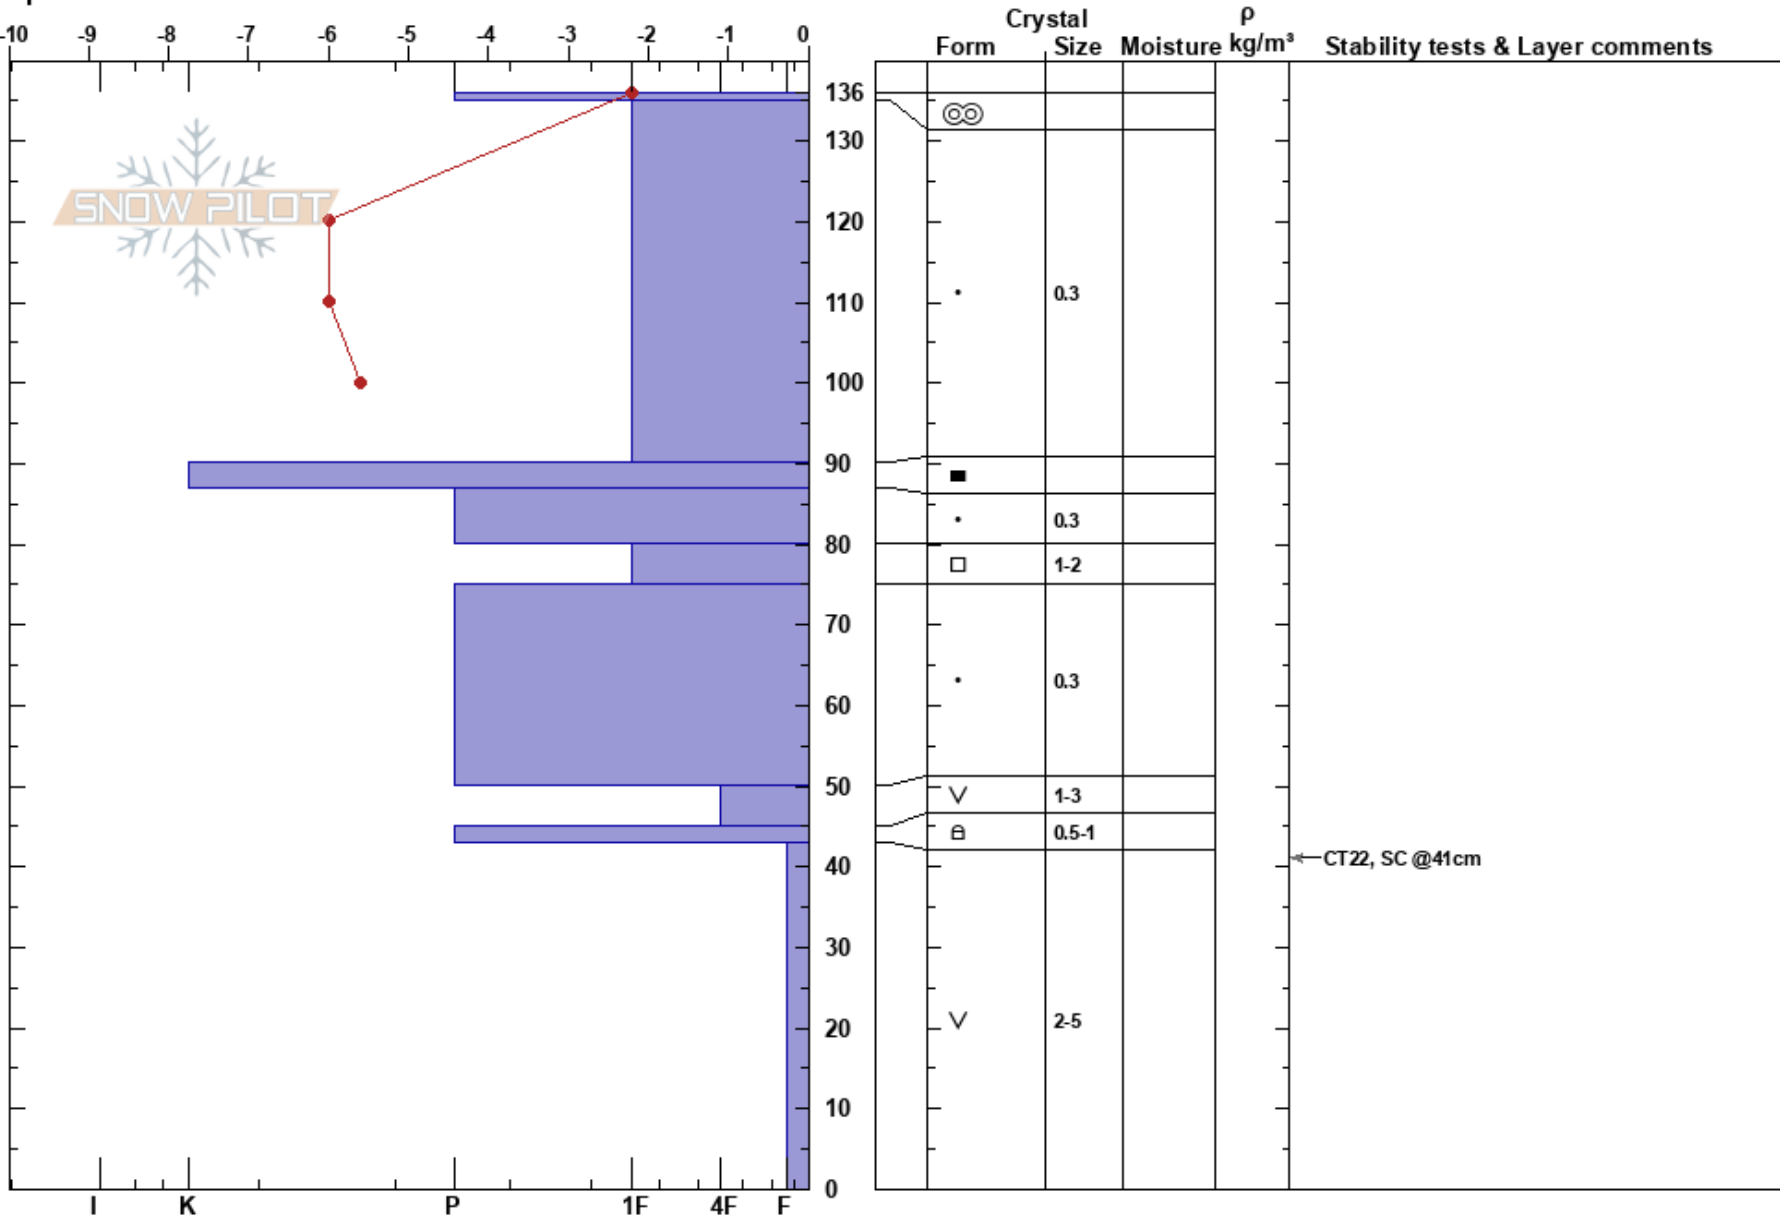

Flapk
 Khibiny mountains
 Russia
 Elevation: 506 m
 Aspect: W
 Specifics:

Vadim Vatof
 18/03/2022 - 15:20
 Co-ord: 67.60265N, 33.69704E
 Slope Angle: 26°
 Wind Loading: yes

Stability:
 Air Temperature: 0.7°C
 Sky Cover: OVC
 Precipitation: NO
 Wind: S Strong

HS: 136
PF: 4

Layer Notes:

Notes: