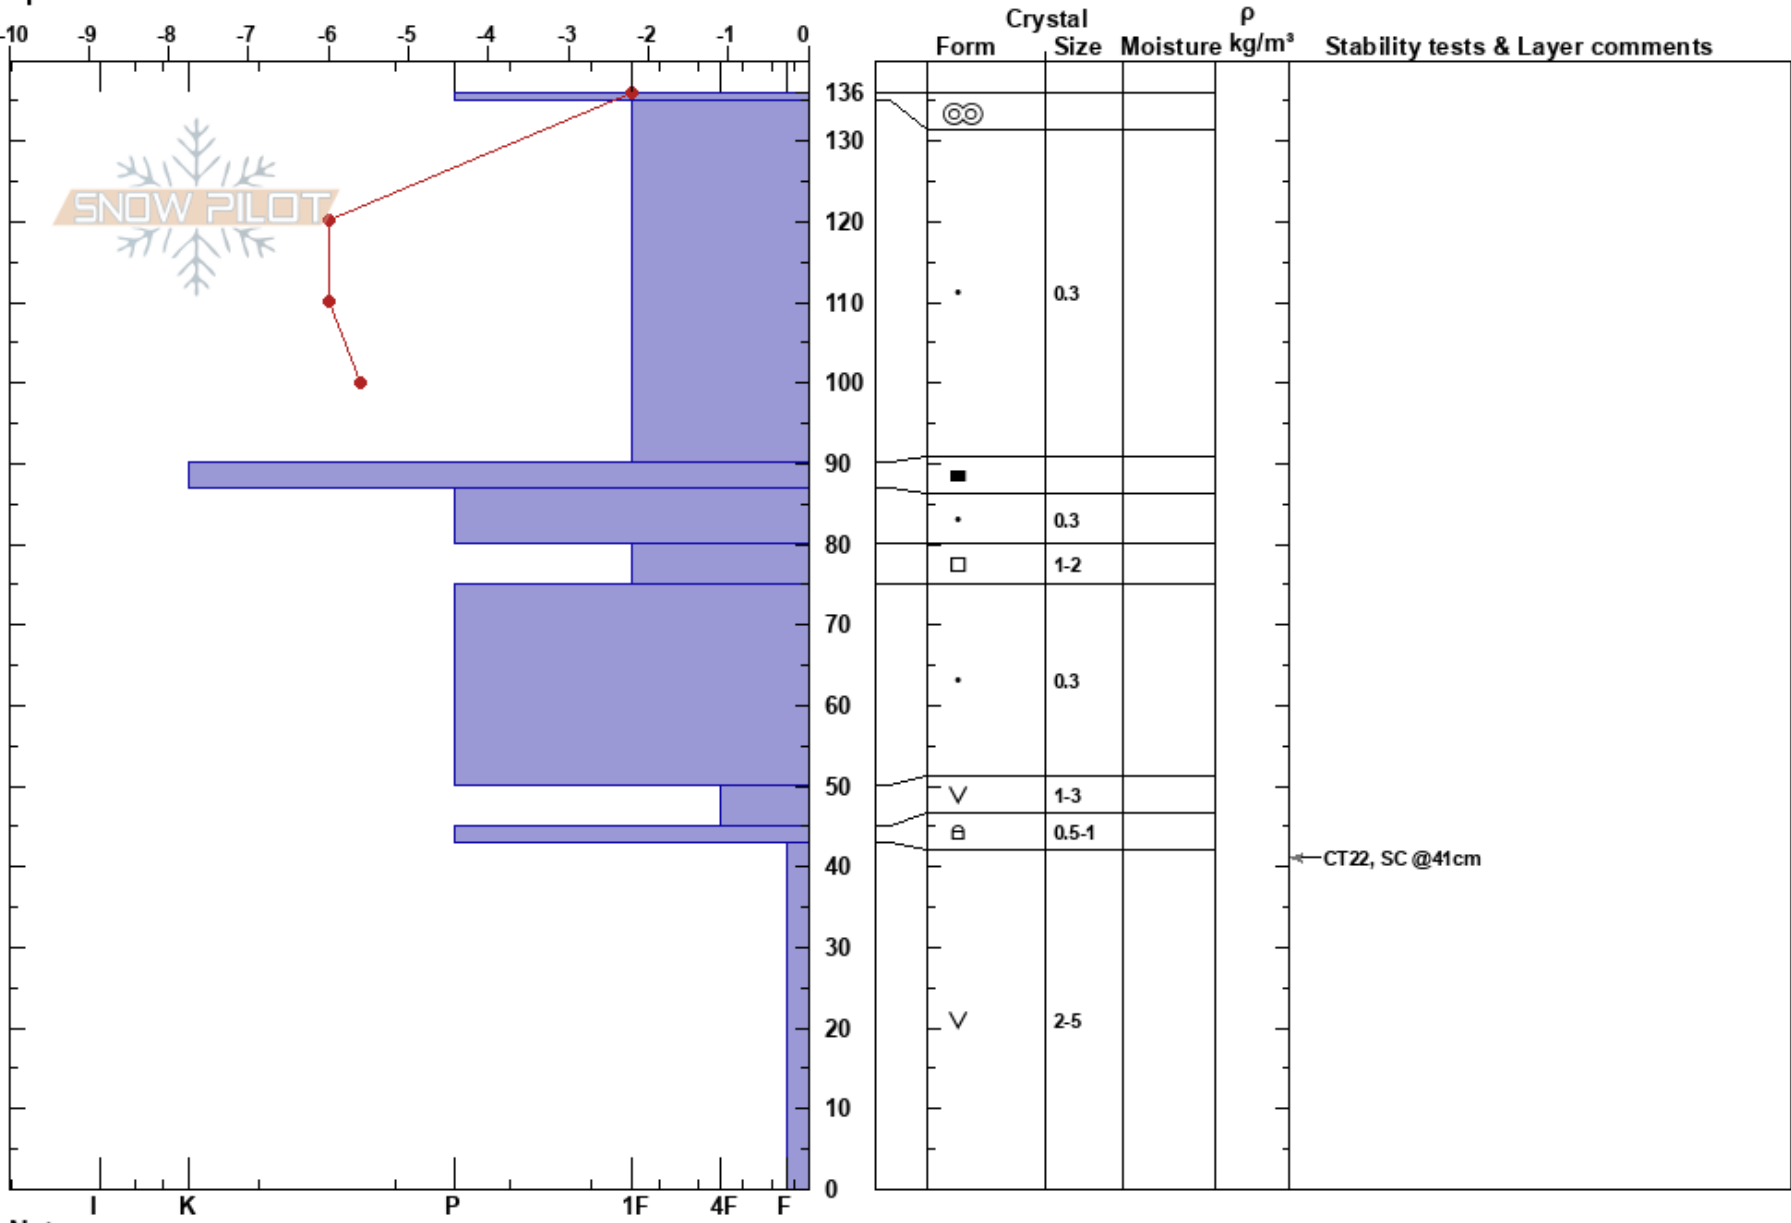

Flapk
 Khibiny mountains
 Russia
 Elevation: 506 m
 Aspect: W
 Specifics:

Vadim Vatof
 18/03/2022 - 15:20
 Co-ord: 67.60265N, 33.69704E
 Slope Angle: 26°
 Wind Loading: yes

Stability:
 Air Temperature: 0.7°C
 Sky Cover: OVC
 Precipitation: NO
 Wind: S Strong
 HS: 136
 PF: 4
 Layer Notes: