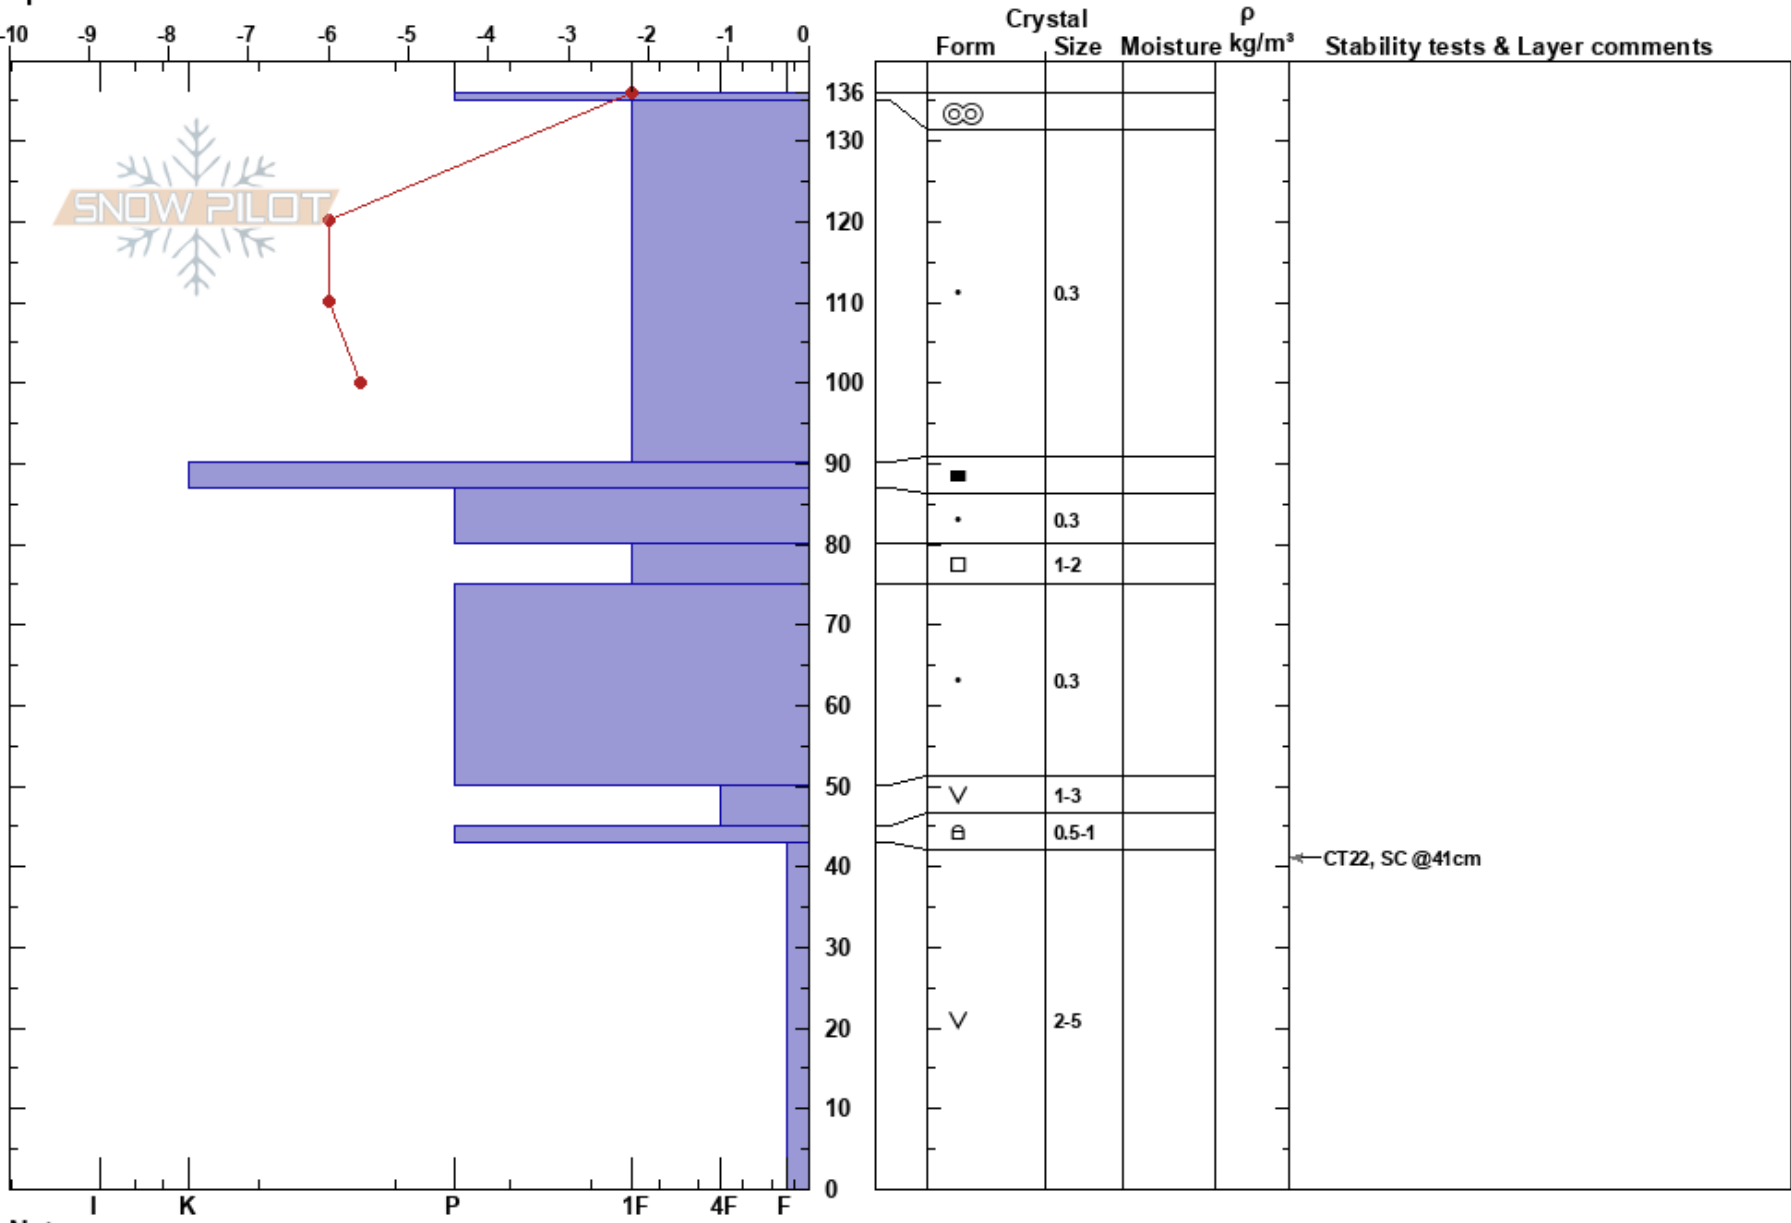

Flapk  
 Khibiny mountains  
 Russia  
 Elevation: 506 m  
 Aspect: W  
 Specifics:

Vadim Vatof  
 18/03/2022 - 15:20  
 Co-ord: 67.60265N, 33.69704E  
 Slope Angle: 26°  
 Wind Loading: yes

Stability:  
 Air Temperature: 0.7°C  
 Sky Cover: OVC  
 Precipitation: NO  
 Wind: S Strong  
 HS: 136  
 PF: 4  
 Layer Notes: