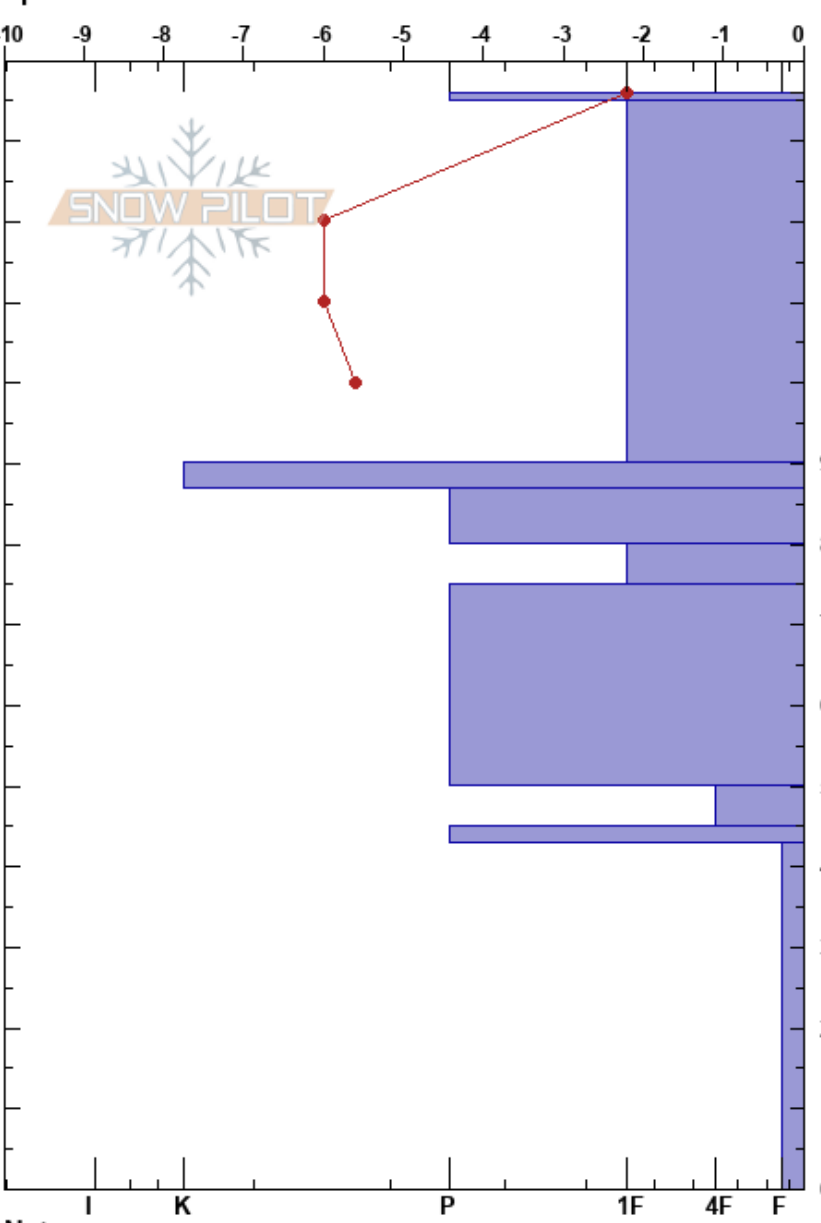

Flapk
 Khibiny mountains
 Russia
 Elevation: 506 m
 Aspect: W
 Specifics:

Vadim Vatof
 18/03/2022 - 15:20
 Co-ord: 67.60265N, 33.69704E
 Slope Angle: 26°
 Wind Loading: yes

Stability:
 Air Temperature: 0.7°C
 Sky Cover: OVC
 Precipitation: NO
 Wind: S Strong

HS: 136

PF: 4

Layer Notes:

Height (m)	Crystal		Moisture	ρ kg/m³	Stability tests & Layer comments
	Form	Size			
136	⊙				
130					
120					
110	.	0.3			
100					
90	■				
80	.	0.3			
80	□	1-2			
70					
60	.	0.3			
50	∇	1-3			
50	⊖	0.5-1			
40					← CT22, SC @41cm
30					
20	∇	2-5			
10					
0					