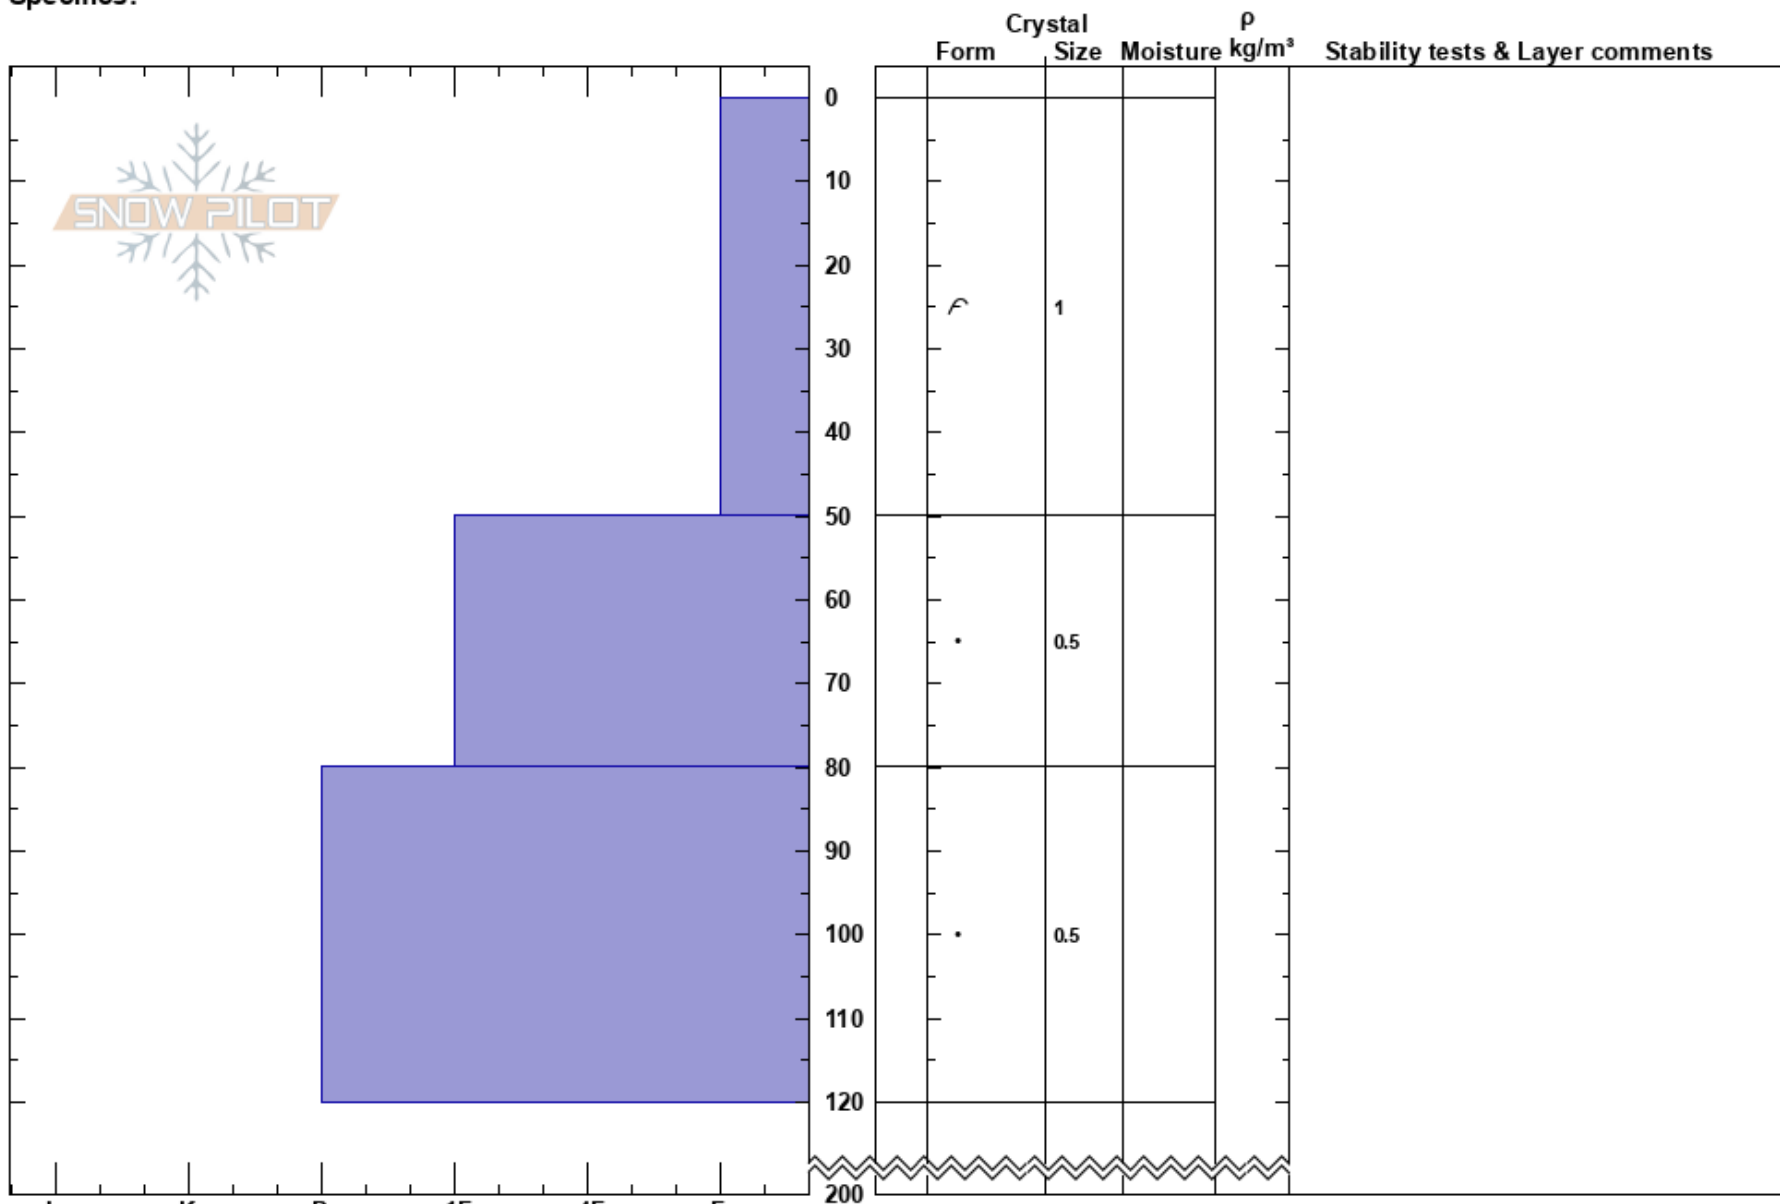

Todorka-top\_15-03-22  
 Pirin  
 Bulgaria  
 Elevation: 2721 m  
 Aspect: N  
 Specifics:

Momchil Panayotov  
 01/03/2022 - 12:00  
 Co-ord: 41.75240N, 23.43239E  
 Slope Angle: 24°  
 Wind Loading:

Stability: **HS:200**  
 Air Temperature: -4.6°C **PF: 25** 0-50cm: Problematic layer  
 Sky Cover: CLR **PS: 15**  
 Precipitation: NO  
 Wind: Calm

**Notes:** Top 1 meter of the top of the slope face; Powder on hard wind-packed snow; Rocks poorly covered; The powder slides (small sluffs), but the stability is good; small avalanches on sun-exposed slopes;