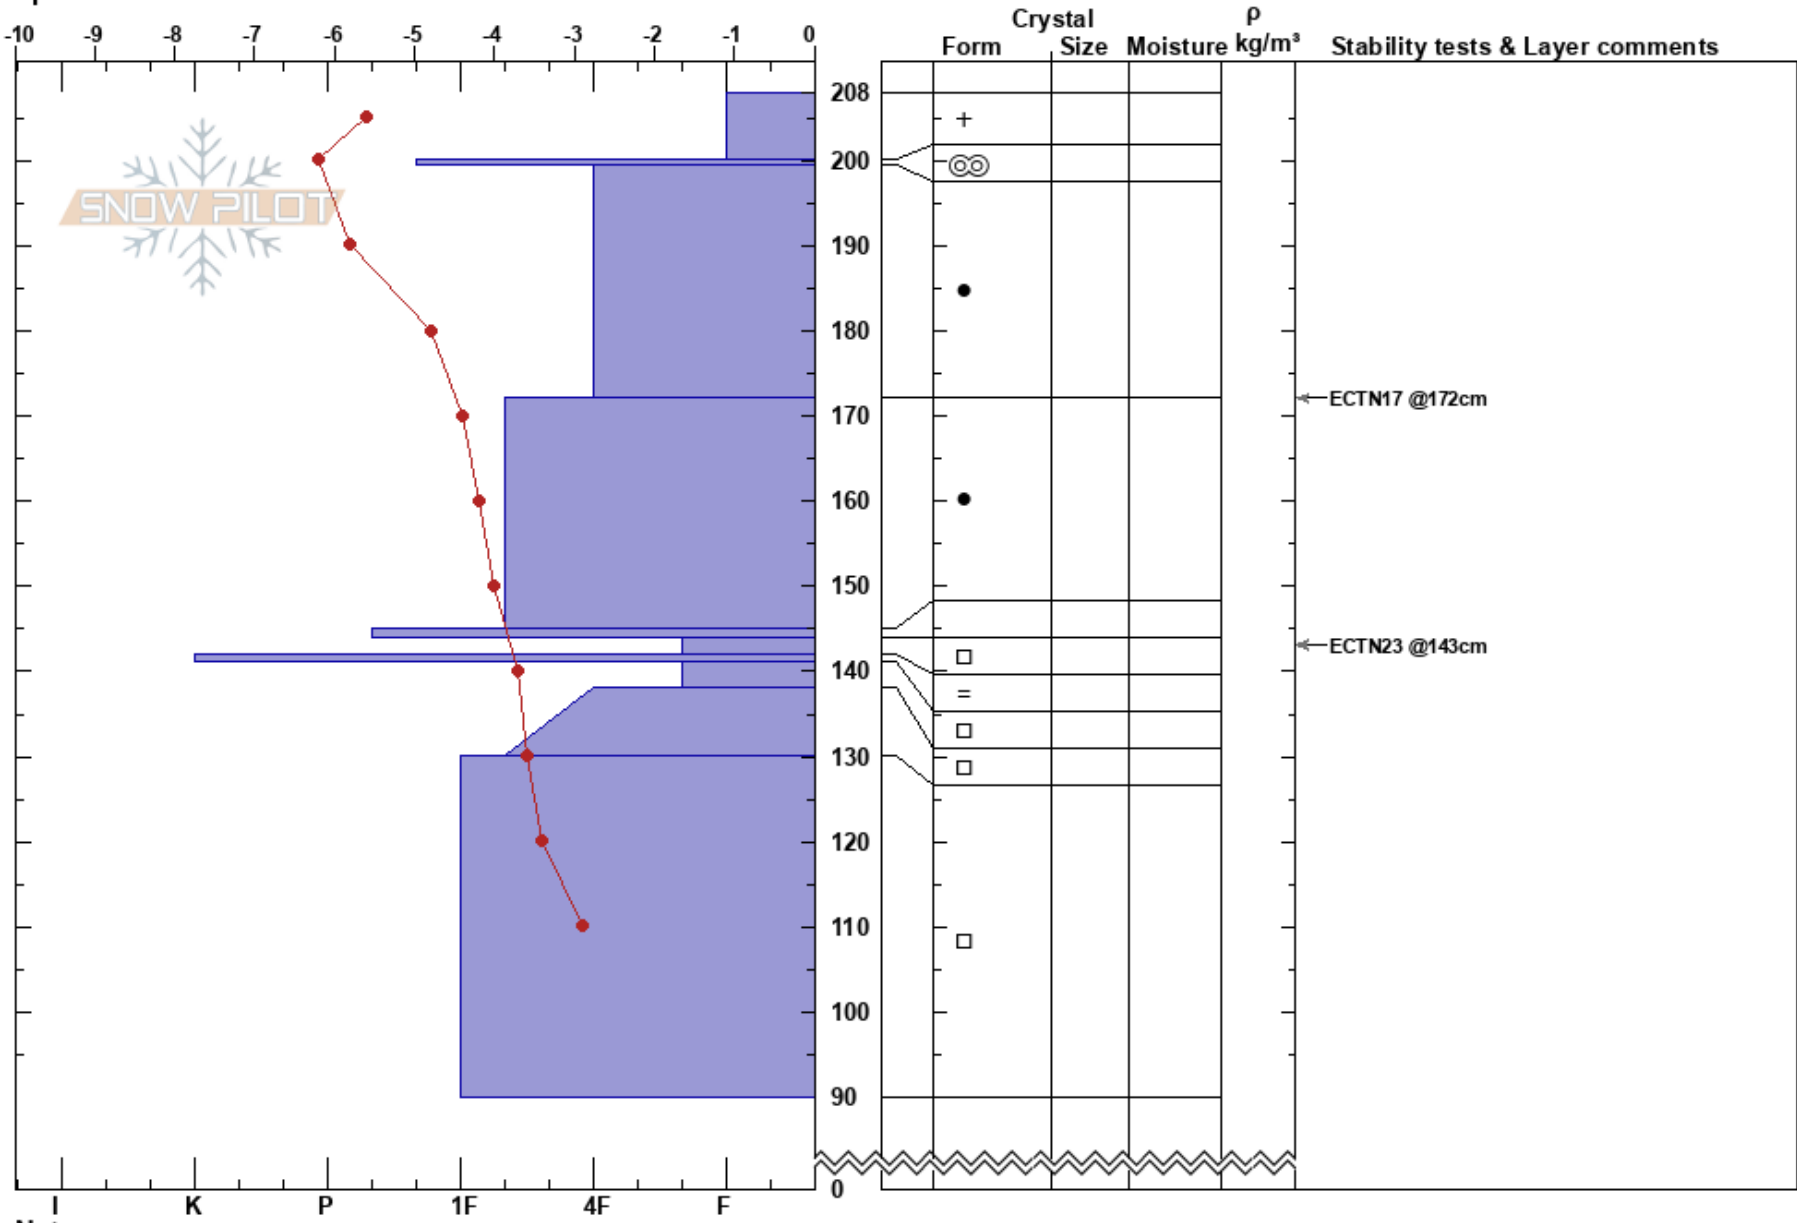

Tony Grove Campground toby weed
 Bear River Range 03/17/2022 - 2:00pm
 UT
 Elevation: 8204 ft
 Aspect: N
 Specifics:
 Co-ord: 41.88884N, -111.63987W
 Slope Angle: 32°
 Wind Loading:

Stability:
 Air Temperature: -2.2°C
 Sky Cover: BKN
 Precipitation: NO
 Wind: W Light Breeze
 HS:208
 PF: 70
 144-142cm: Problematic layer