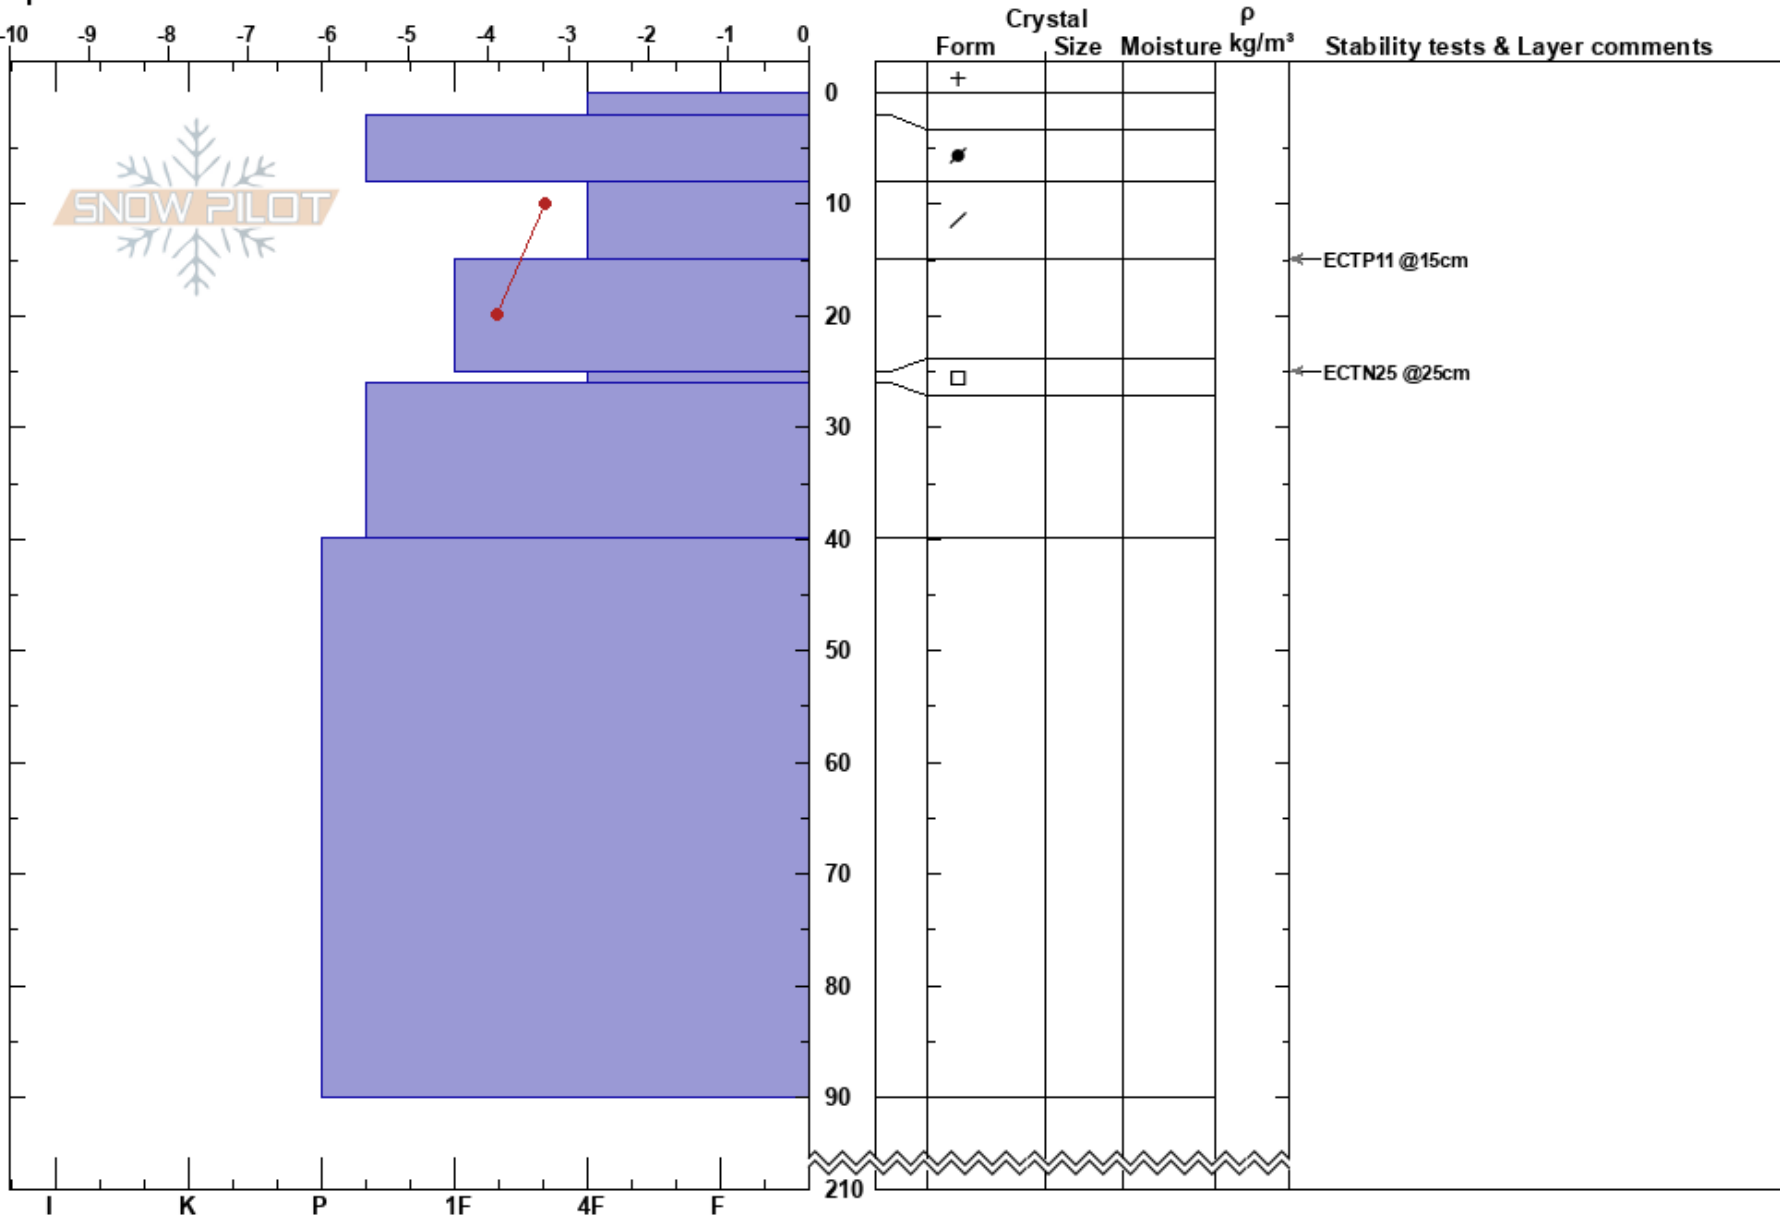

Fågelfjäll
 Fågelfället
 Sweden
 Elevation: 910 m
 Aspect: E
 Specifics:

Sebastian Wiklund
 18/03/2022 - 10:50
 Co-ord: 65.31065N, 15.47413E
 Slope Angle: 35°
 Wind Loading: yes

Stability:
 Air Temperature: -2.2°C
 Sky Cover: BKN
 Precipitation: NO
 Wind: W Light Breeze

HS:210

Layer Notes:

Notes: