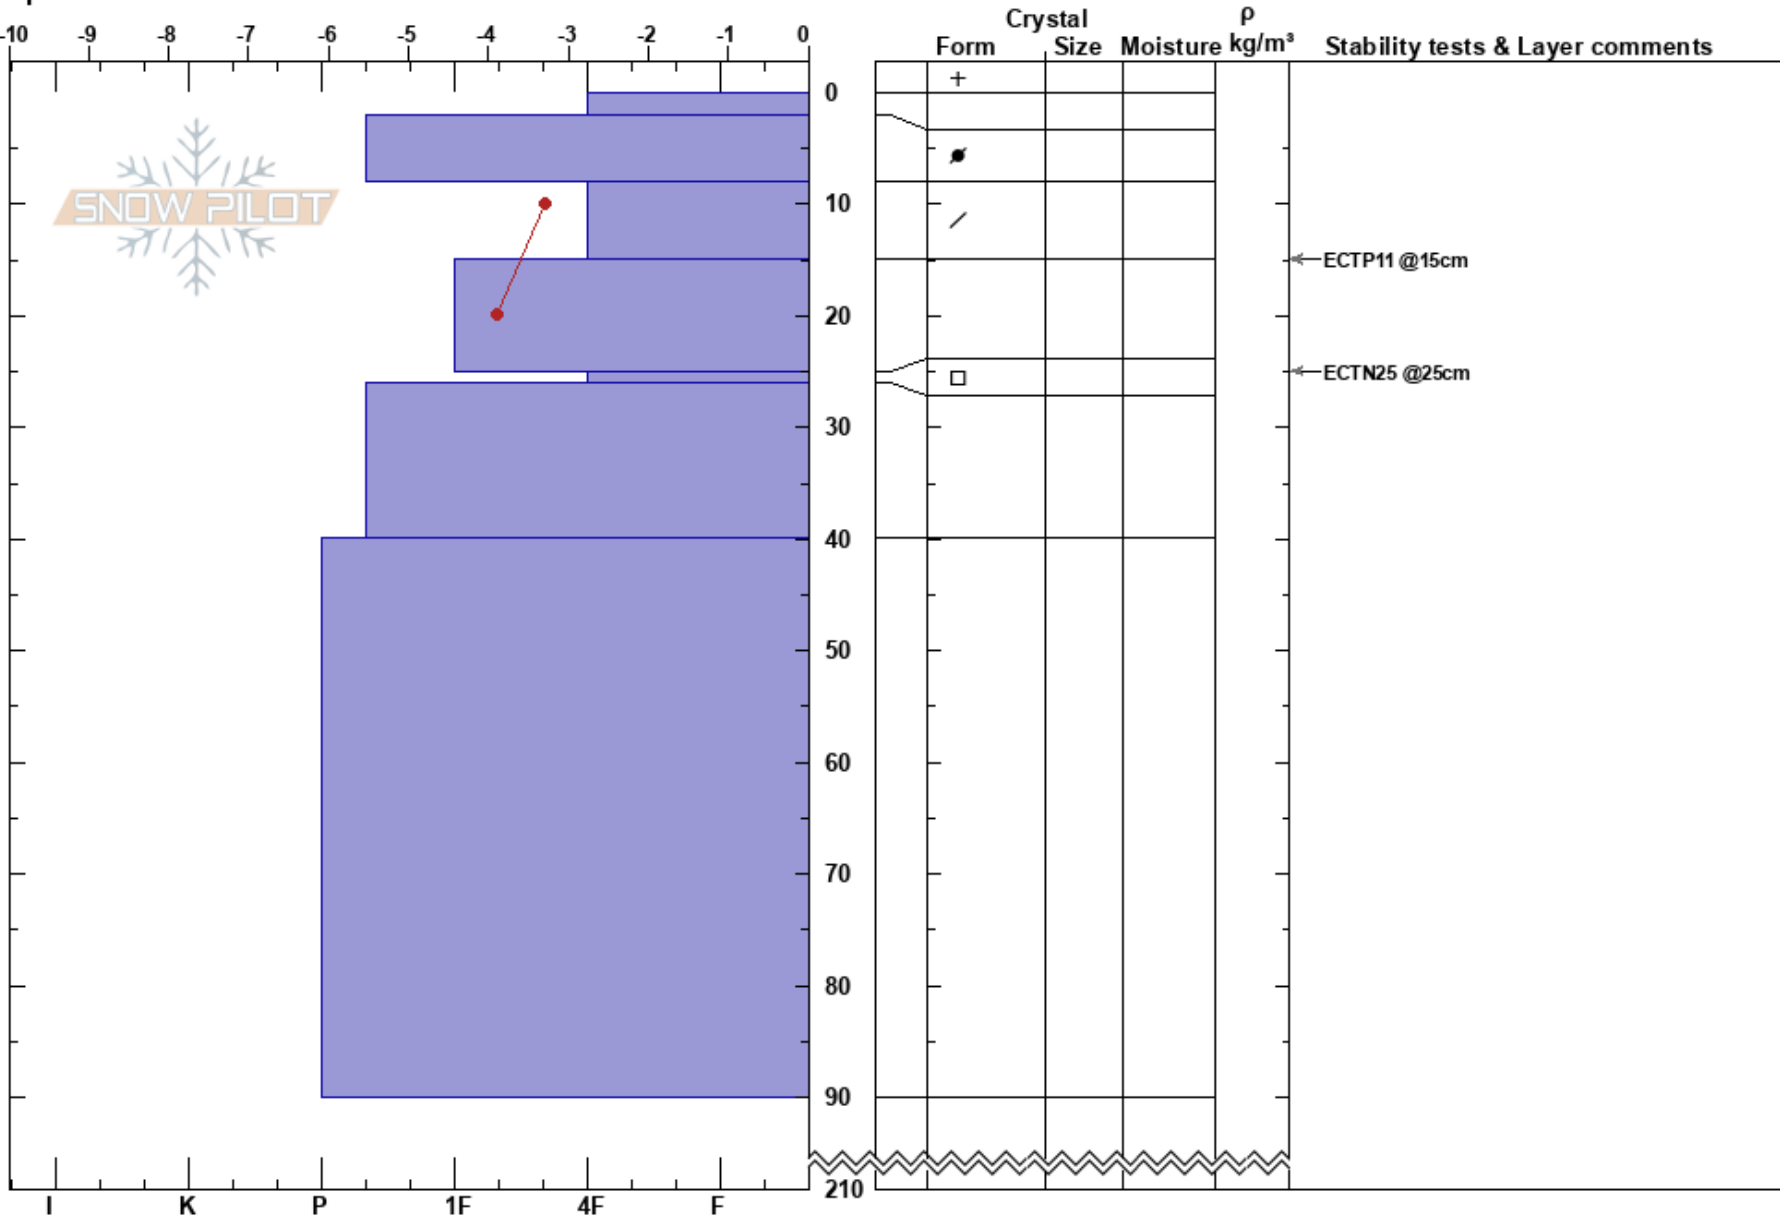

Fågelfjäll  
 Fågelfjället  
 Sweden  
 Elevation: 910 m  
 Aspect: E  
 Specifics:

Sebastian Wiklund  
 18/03/2022 - 10:50  
 Co-ord: 65.31065N, 15.47413E  
 Slope Angle: 35°  
 Wind Loading: yes

Stability:  
 Air Temperature: -2.2°C  
 Sky Cover: BKN  
 Precipitation: NO  
 Wind: W Light Breeze

HS:210

Layer Notes:

Notes: