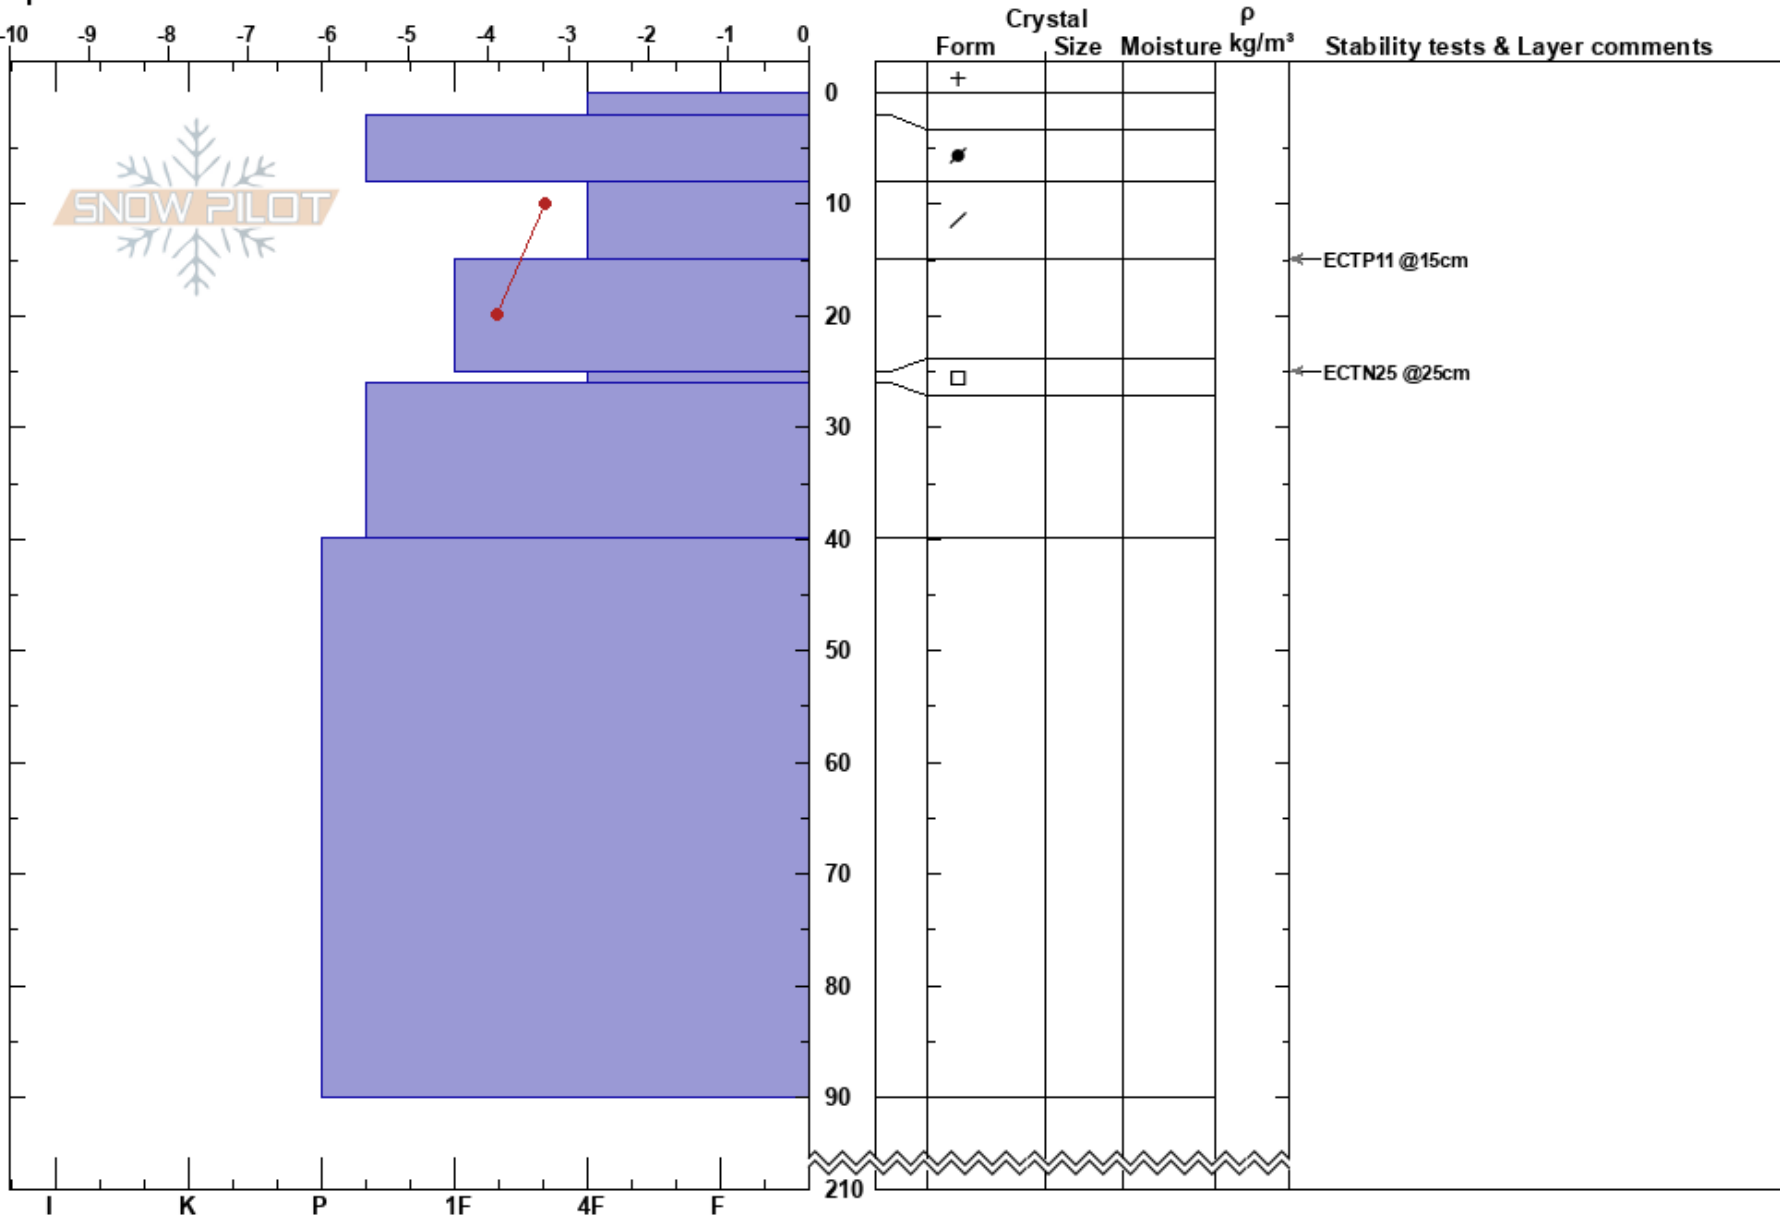

Fågelfjäll  
 Fågelfället  
 Sweden  
 Elevation: 910 m  
 Aspect: E  
 Specifics:

Sebastian Wiklund  
 18/03/2022 - 10:50  
 Co-ord: 65.31065N, 15.47413E  
 Slope Angle: 35°  
 Wind Loading: yes

Stability:  
 Air Temperature: -2.2°C  
 Sky Cover: BKN  
 Precipitation: NO  
 Wind: W Light Breeze

HS:210

Layer Notes:

Notes: