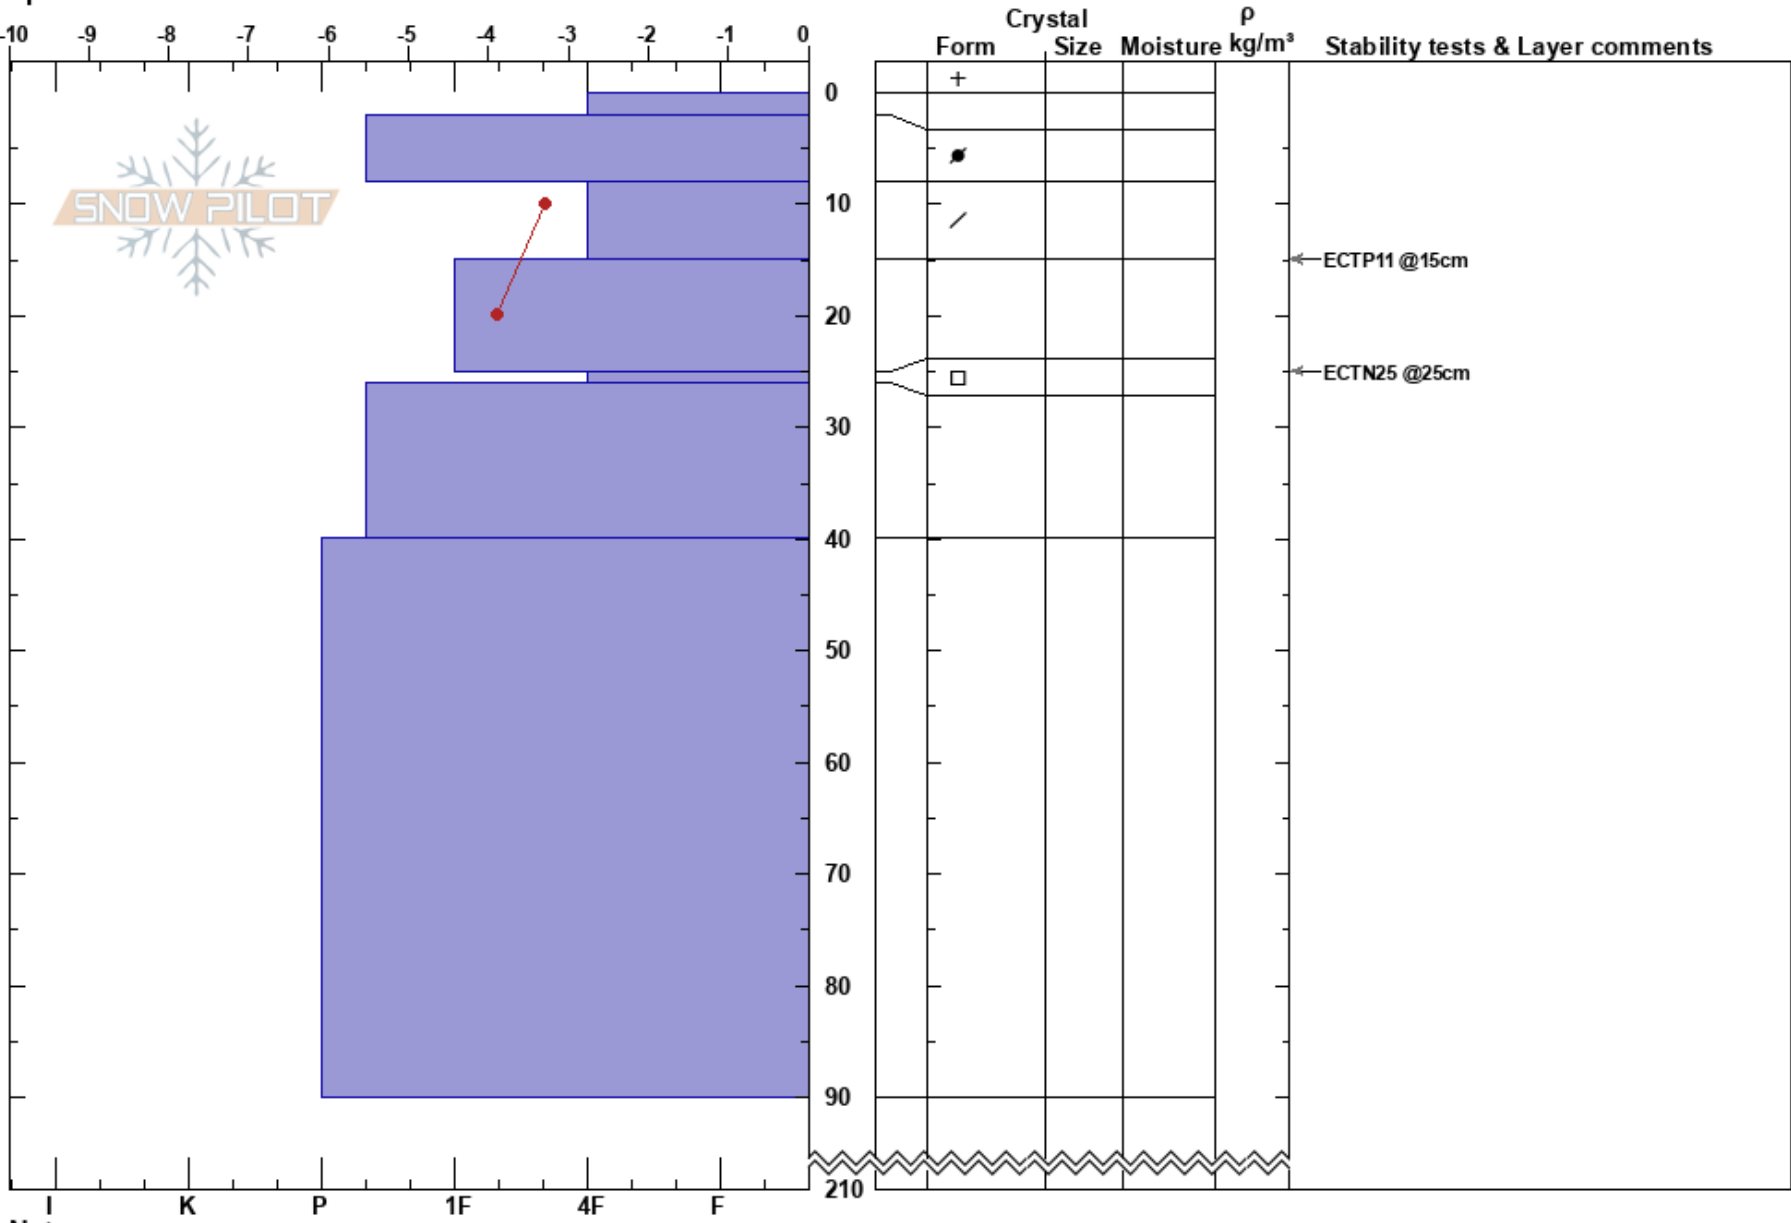

Fågelfjäll
 Fågelfjället
 Sweden
 Elevation: 910 m
 Aspect: E
 Specifics:

Sebastian Wiklund
 18/03/2022 - 10:50
 Co-ord: 65.31065N, 15.47413E
 Slope Angle: 35°
 Wind Loading: yes

Stability:
 Air Temperature: -2.2°C
 Sky Cover: BKN
 Precipitation: NO
 Wind: W Light Breeze

HS:210 Layer Notes:

Notes: