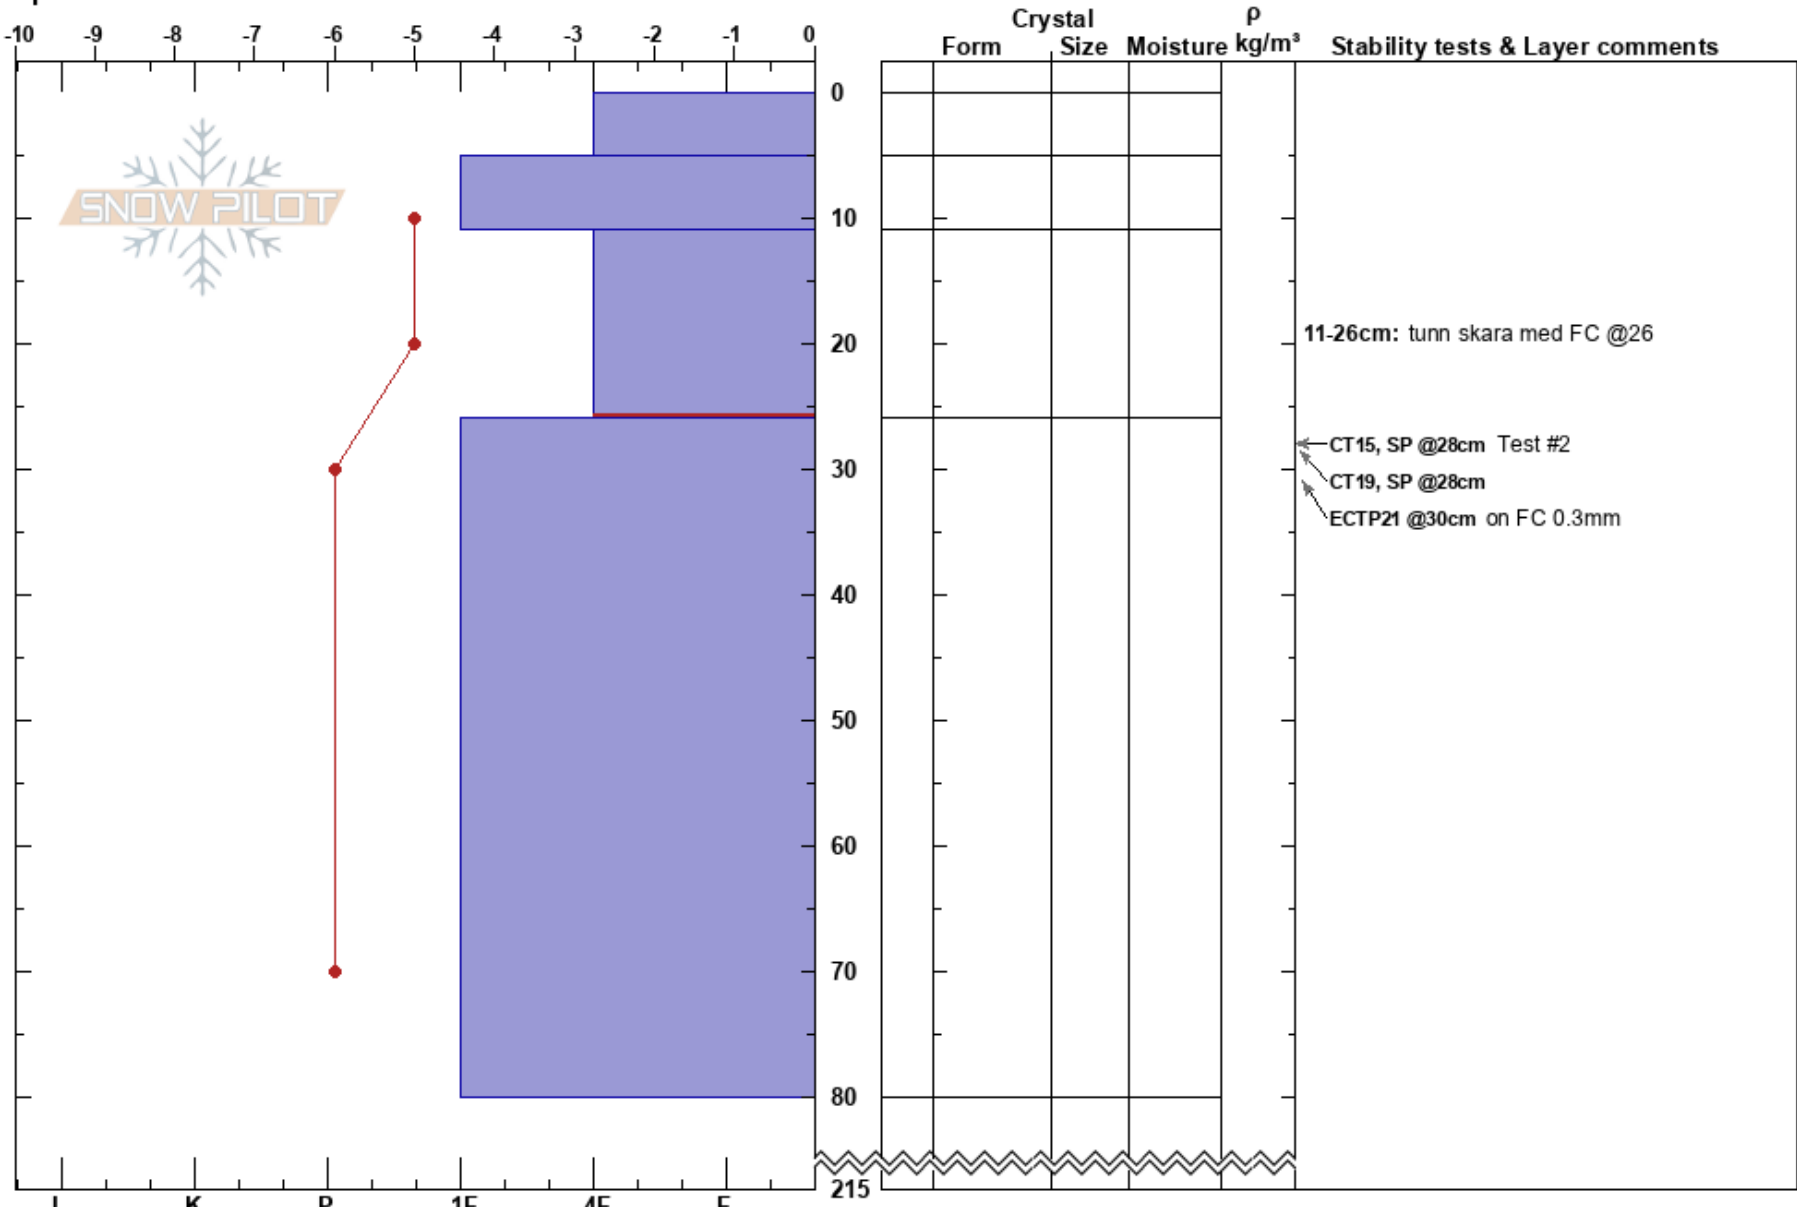

Borkan\_WestFjäll  
Borkafjället  
Sweden  
Elevation: 833 m  
Aspect: NE  
Specifics:

Tyler Curtis  
17/03/2022 - 13:15  
Co-ord: 65.23360N, 15.38508E  
Slope Angle: 30°  
Wind Loading:

Stability: HS:215  
Air Temperature: 0.5°C PF: 10  
Sky Cover: OVC  
Precipitation: NO  
Wind: S Moderate

Layer Notes:  
11-26cm: tunn skara med FC @26  
11-26cm: Problematic layer

Notes: TL with wind exposure. Slight convex/planar below cliff band.