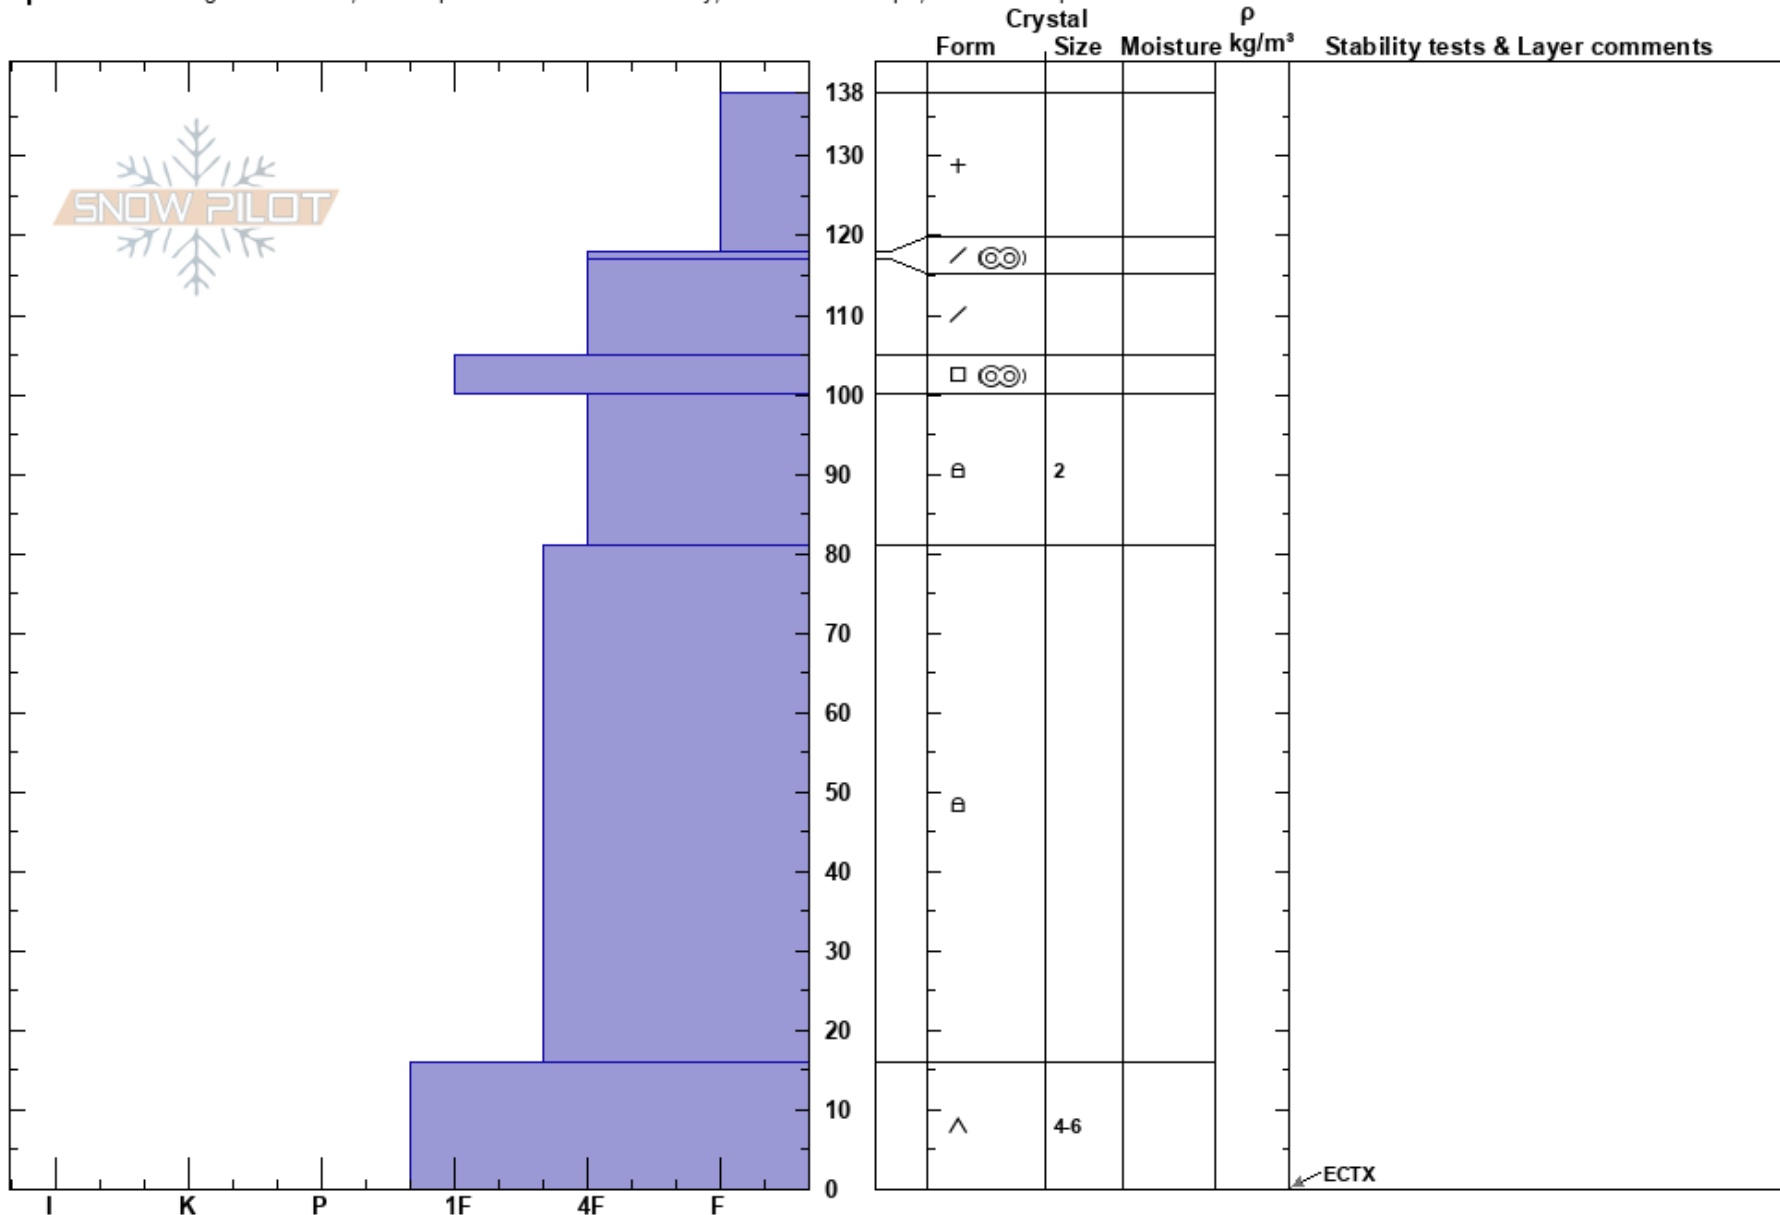

YC North Study Profile
 Madison Range-N
 MT
 Elevation: 8173 ft
 Aspect: 0°

Dave Zinn
 03/10/2022 - 1:30pm
 Co-ord: 45.24897N, -111.45656W
 Slope Angle: 25°
 Wind Loading: no

Stability: Good
 Air Temperature:
 Sky Cover: BKN
 Precipitation: NO
 Wind: Calm

HS: 138

Layer Notes:

Specifics: Pit dug in a Ski Area; Pit is representative of backcountry; Ski tracks on slope; We skied slope

Notes:

ECTX