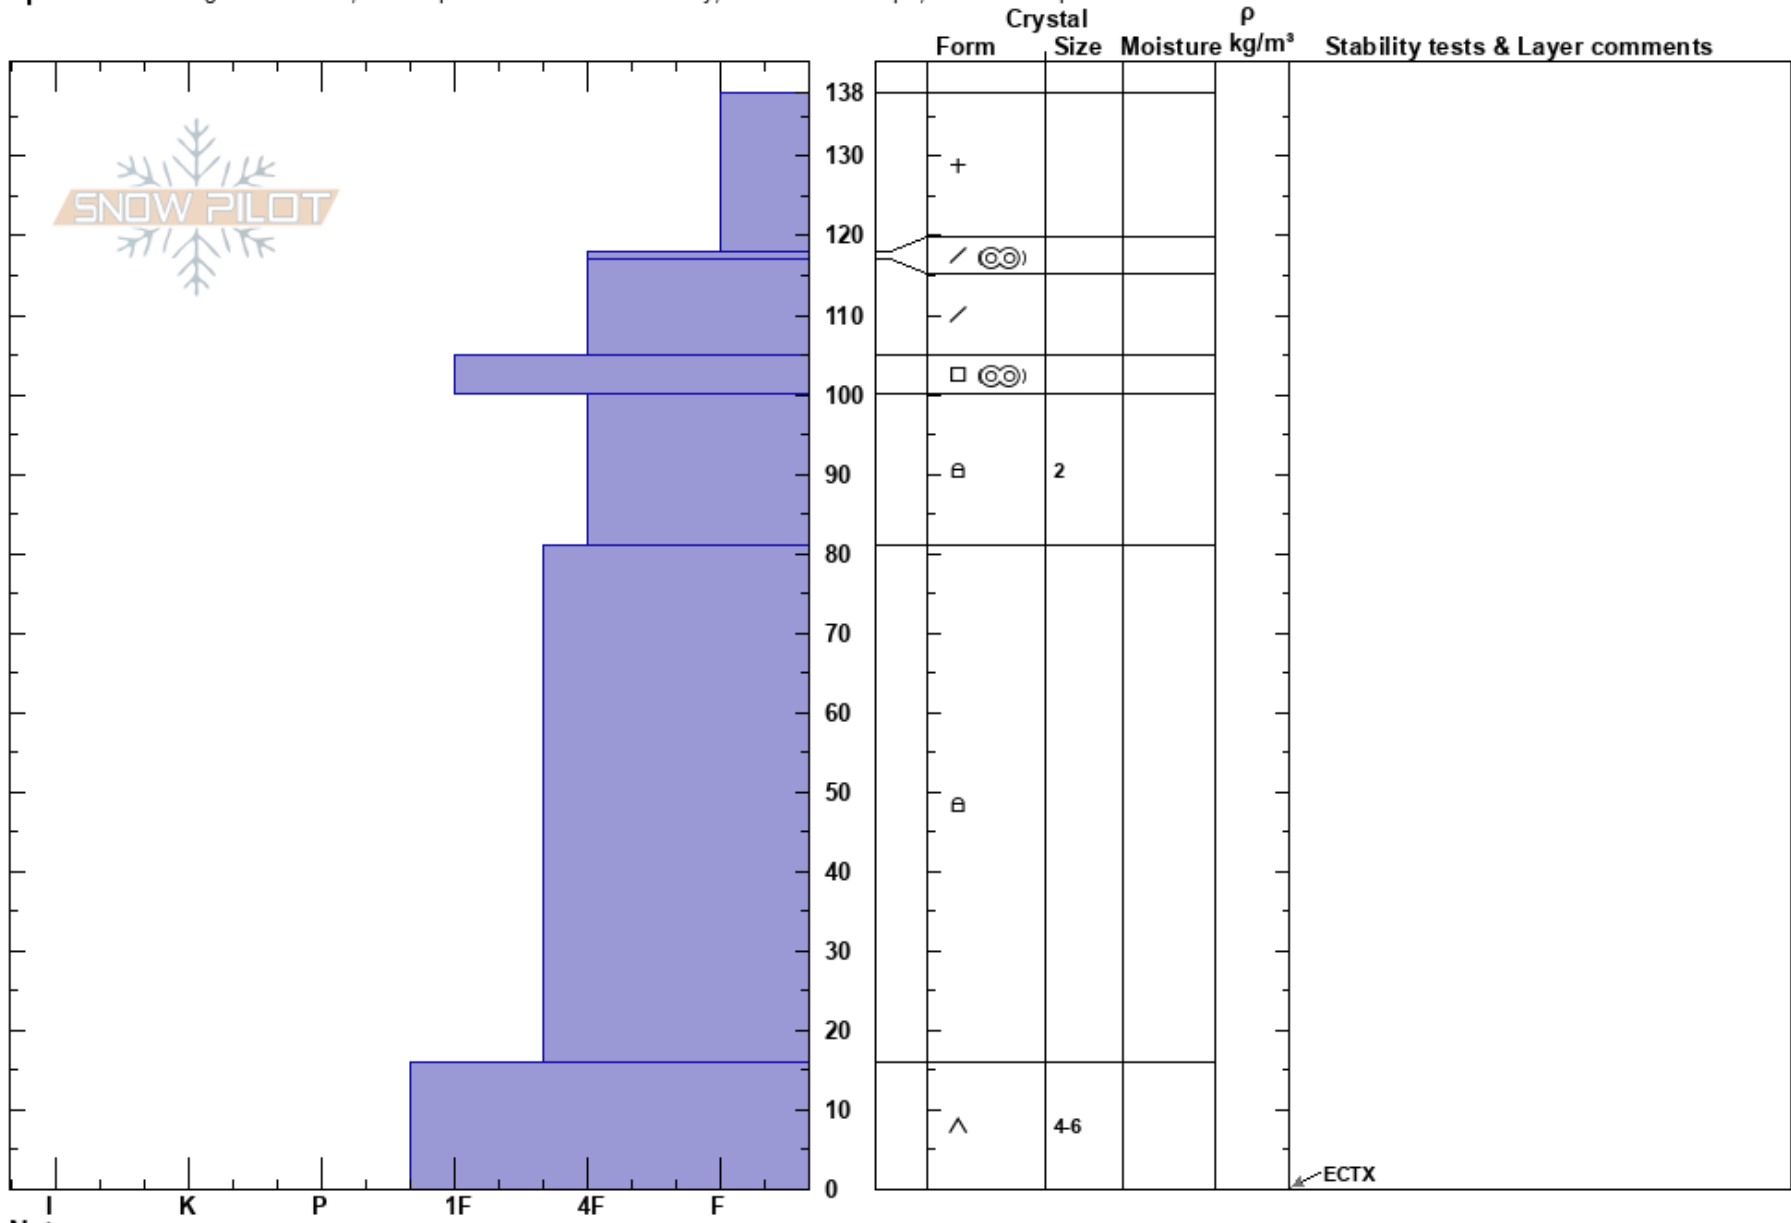

YC North Study Profile
 Madison Range-N
 MT
 Elevation: 8173 ft
 Aspect: 0°

Dave Zinn
 03/10/2022 - 1:30pm
 Co-ord: 45.24897N, -111.45656W
 Slope Angle: 25°
 Wind Loading: no

Stability: Good
 Air Temperature:
 Sky Cover: BKN
 Precipitation: NO
 Wind: Calm

HS: 138

Layer Notes:

Specifics: Pit dug in a Ski Area; Pit is representative of backcountry; Ski tracks on slope; We skied slope

Notes:

ECTX