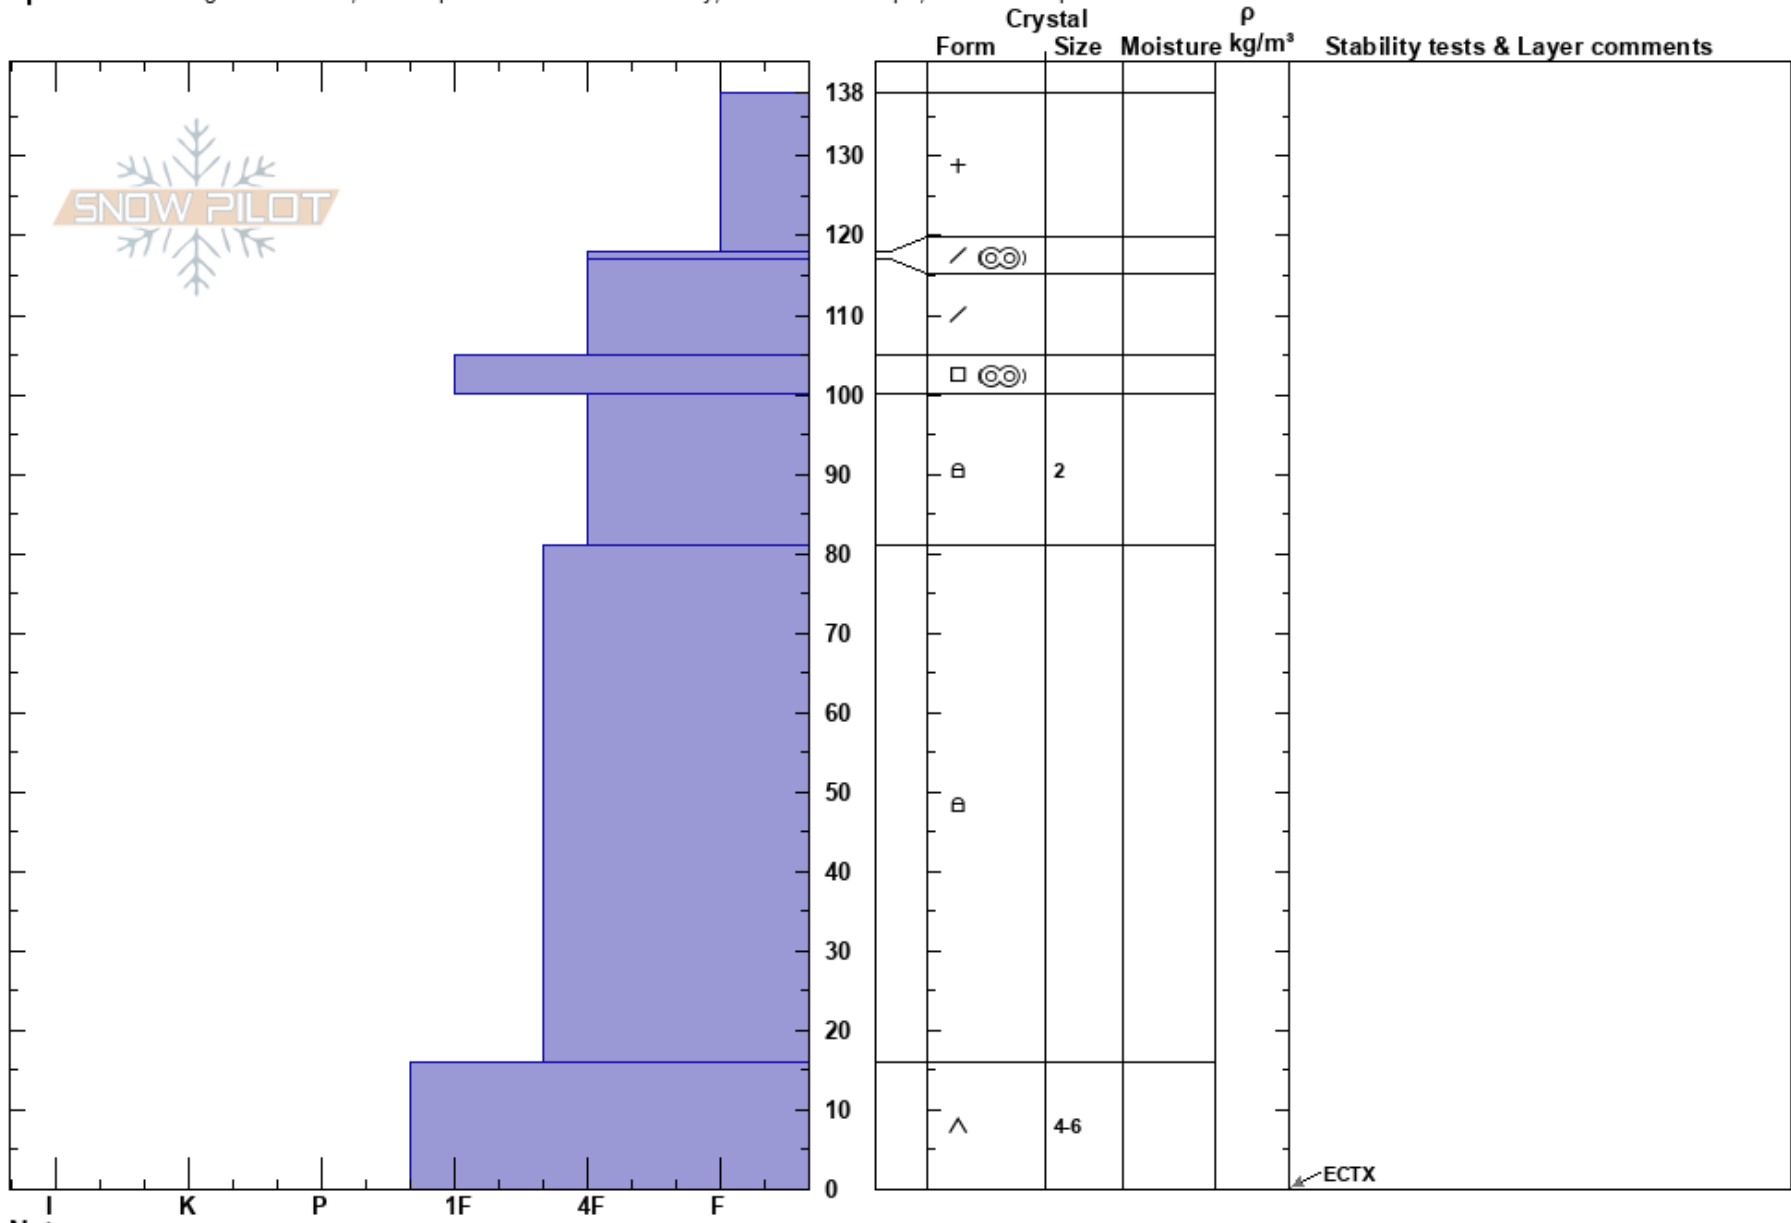

YC North Study Profile  
 Madison Range-N  
 MT  
 Elevation: 8173 ft  
 Aspect: 0°

Dave Zinn  
 03/10/2022 - 1:30pm  
 Co-ord: 45.24897N, -111.45656W  
 Slope Angle: 25°  
 Wind Loading: no

Stability: Good  
 Air Temperature:  
 Sky Cover: BKN  
 Precipitation: NO  
 Wind: Calm

HS: 138

Layer Notes:

Specifics: Pit dug in a Ski Area; Pit is representative of backcountry; Ski tracks on slope; We skied slope

Notes:

ECTX