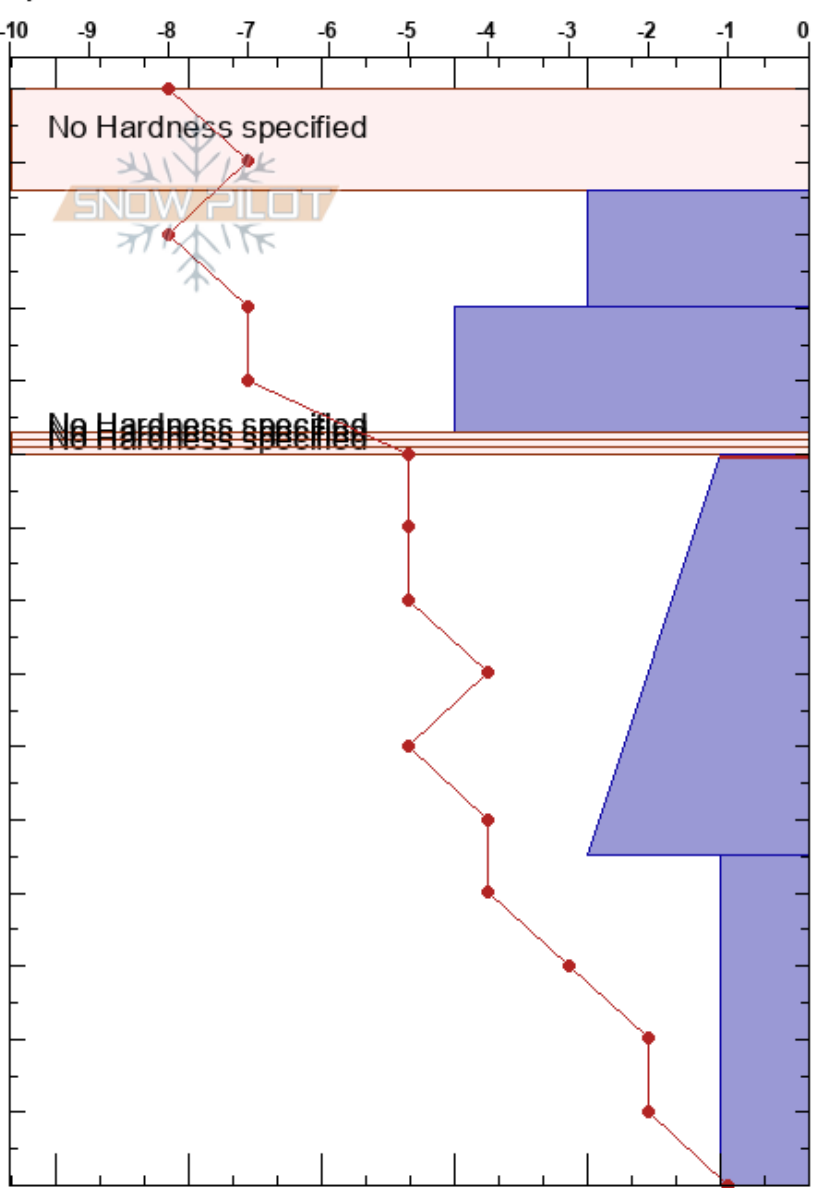

Tinker Toy Trail
 Vail/Summit County
 CO
Elevation: 11910 ft
Aspect: NW

James Sides
 03/17/2022 - 11:47am
Co-ord:
Slope Angle: 23°
Wind Loading: no

Stability:
Air Temperature: -9°C
Sky Cover: BKN
Precipitation: S-1
Wind: S Light Breeze

HS: 150
PF: 80
PS: 20
 100-45cm: Problematic layer

Specifics: Pit dug in a Ski Area; Pit is representative of backcountry

Form	Crystal		ρ kg/m ³	Stability tests & Layer comments
	Size	Moisture		
+				
•	0.5-1			
•	0.5-0.5			
□	1-1			
⊙	1-1.5			ECTN13 @100cm
□	1.5-2			ECTP16 @100cm
				CT24, Q3 @95cm
□	2-2.5			
^	2-3			