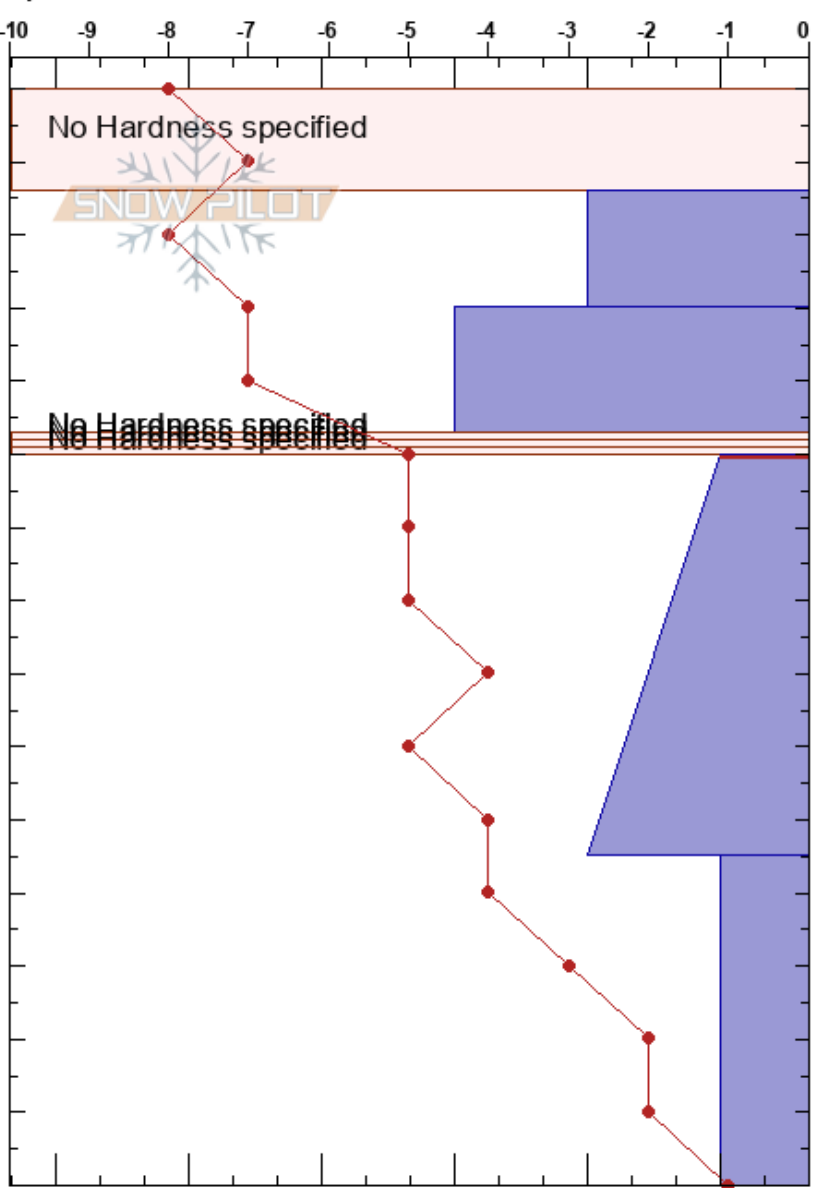

Tinker Toy Trail
 Vail/Summit County
 CO
 Elevation: 11910 ft
 Aspect: NW

James Sides
 03/17/2022 - 11:47am
 Co-ord:
 Slope Angle: 23°
 Wind Loading: no

Stability:
 Air Temperature: -9°C
 Sky Cover: BKN
 Precipitation: S-1
 Wind: S Light Breeze

HS: 150
 PF: 80
 PS: 20
 100-45cm: Problematic layer

Specifics: Pit dug in a Ski Area; Pit is representative of backcountry

Form	Crystal		ρ kg/m ³	Stability tests & Layer comments
	Size	Moisture		
+				
•	0.5-1			
•	0.5-0.5			
□	1-1			
⊙	1-1.5			ECTN13 @100cm
□	1.5-2			ECTP16 @100cm
				CT24, Q3 @95cm
□	2-2.5			
^	2-3			