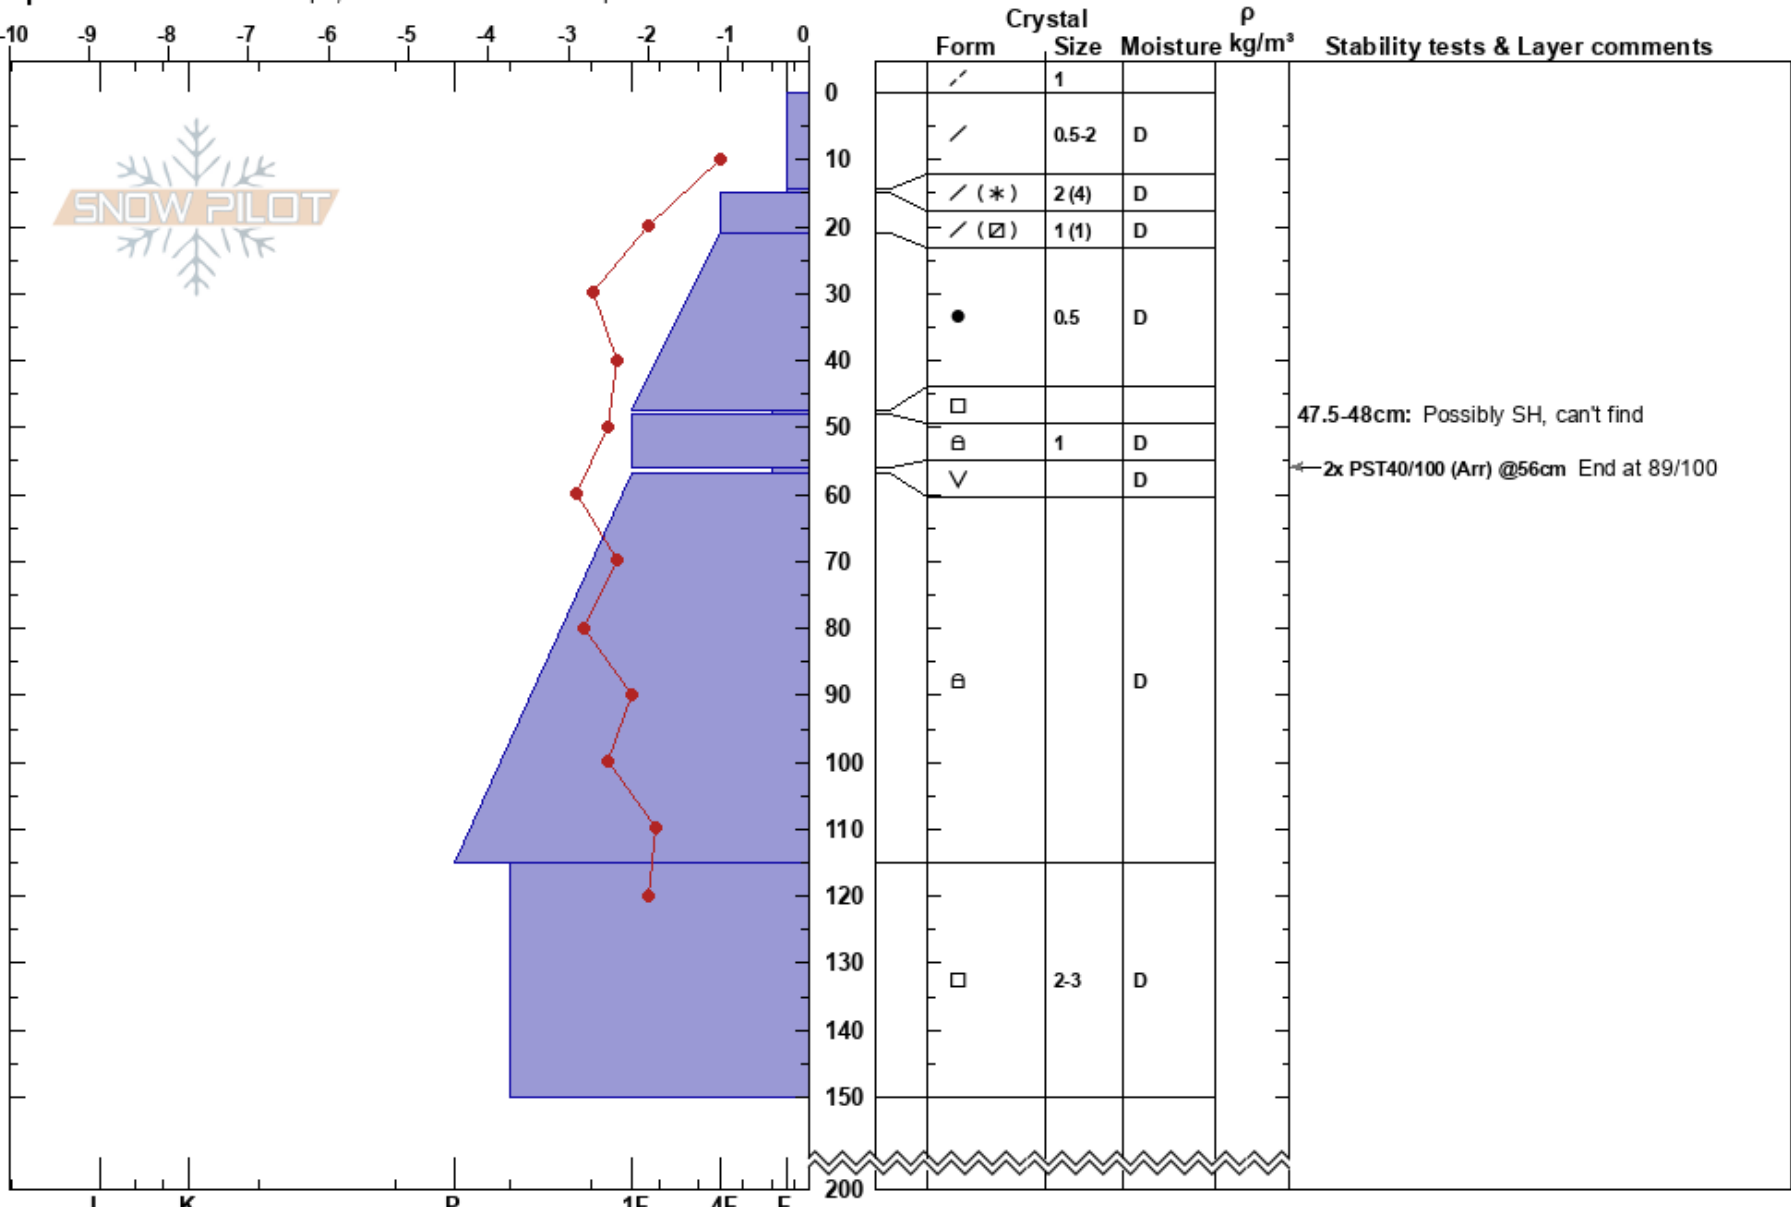

East of Quartz
 Purcell
 BC
Elevation: 1875 m
Aspect: E
Specifics: Ski tracks on slope; Snowmobile tracks on slope

Paul Velsand
 17/03/2022 - 17:00
Co-ord: 51.45698N, -117.27781E
Slope Angle: 29°
Wind Loading: yes

Stability: Very Good **HS:** 200
Air Temperature: -1.8°C **PS:** 25 **Layer Notes:** 14.5-15cm: Problematic layer
 47.5-48cm: Possibly SH, can't find
Sky Cover: BKN
Precipitation: NO
Wind: S Light Breeze

Notes: Pit in open area with new trees, maybe with new bushes under pit.