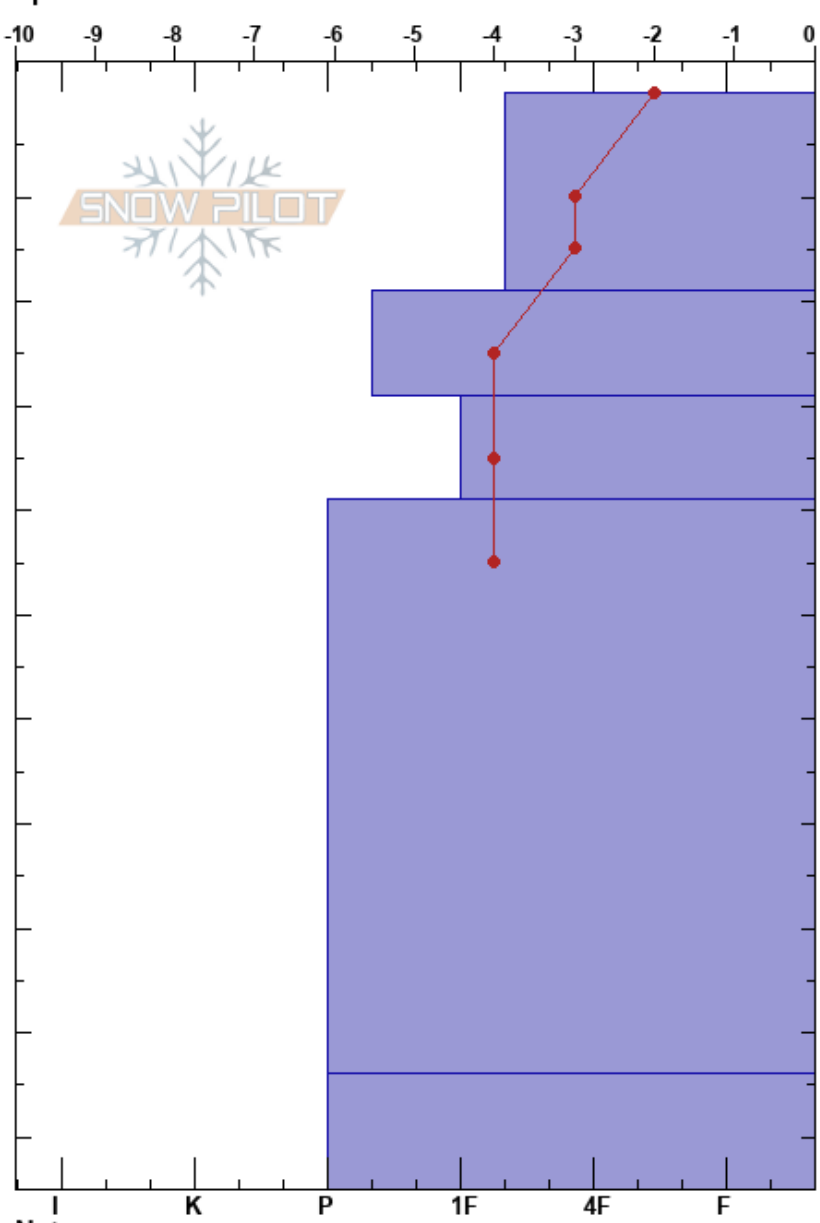

Lower Bear Mountain
 Rabbit Ears Range
 CO
 Elevation: 8936 ft
 Aspect: NE
 Specifics:

Jordan Bohme
 03/16/2022 - 11:15am
 Co-ord: 40.37341N, -106.53202W
 Slope Angle: 15°
 Wind Loading:

Stability: HS: 105
 Air Temperature: -3°C
 Sky Cover: OVC
 Precipitation: NO
 Wind: Calm
 Layer Notes: 29-39cm: Problematic layer

Form	Crystal		ρ kg/m ³	Stability tests & Layer comments
	Size	Moisture		
●	0.5			
□	1			
□	1.5			← PST25/100 (End) @31cm ← CT25, SC @31cm FC 1.5mm
□	2			
○ (^)	4(4)			← ECTX

Notes: