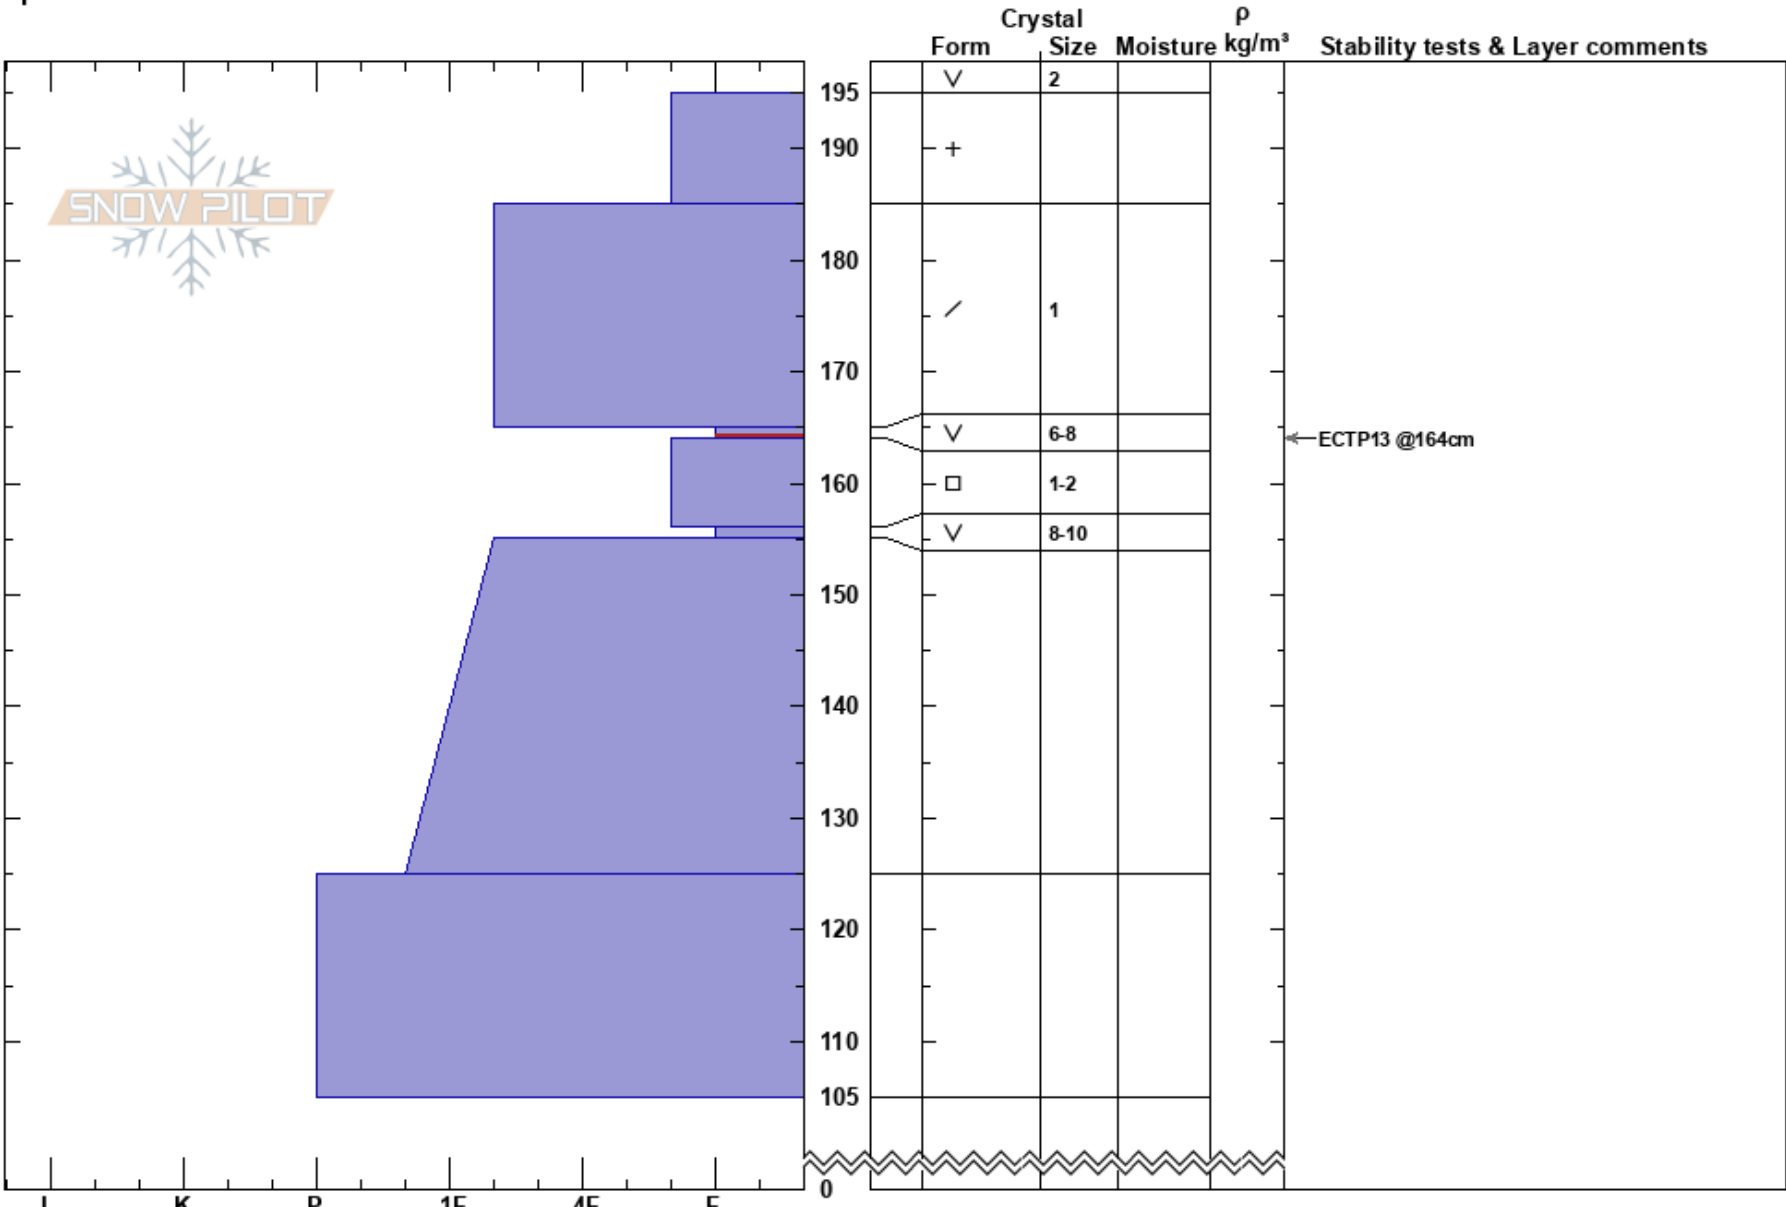

Tin Cup Pass
 Centennial Range
 MT
 Elevation: 8100 ft
 Aspect: 30°
 Specifics:

Alex Marienthal
 03/17/2022 - 11:45am
 Co-ord: 44.55019N, -111.53106W
 Slope Angle: 28°
 Wind Loading:

Stability:
 Air Temperature:
 Sky Cover: CLR
 Precipitation: NO
 Wind: Calm

HS: 195
 Layer Notes:
 165-164cm: Problematic layer

Notes: