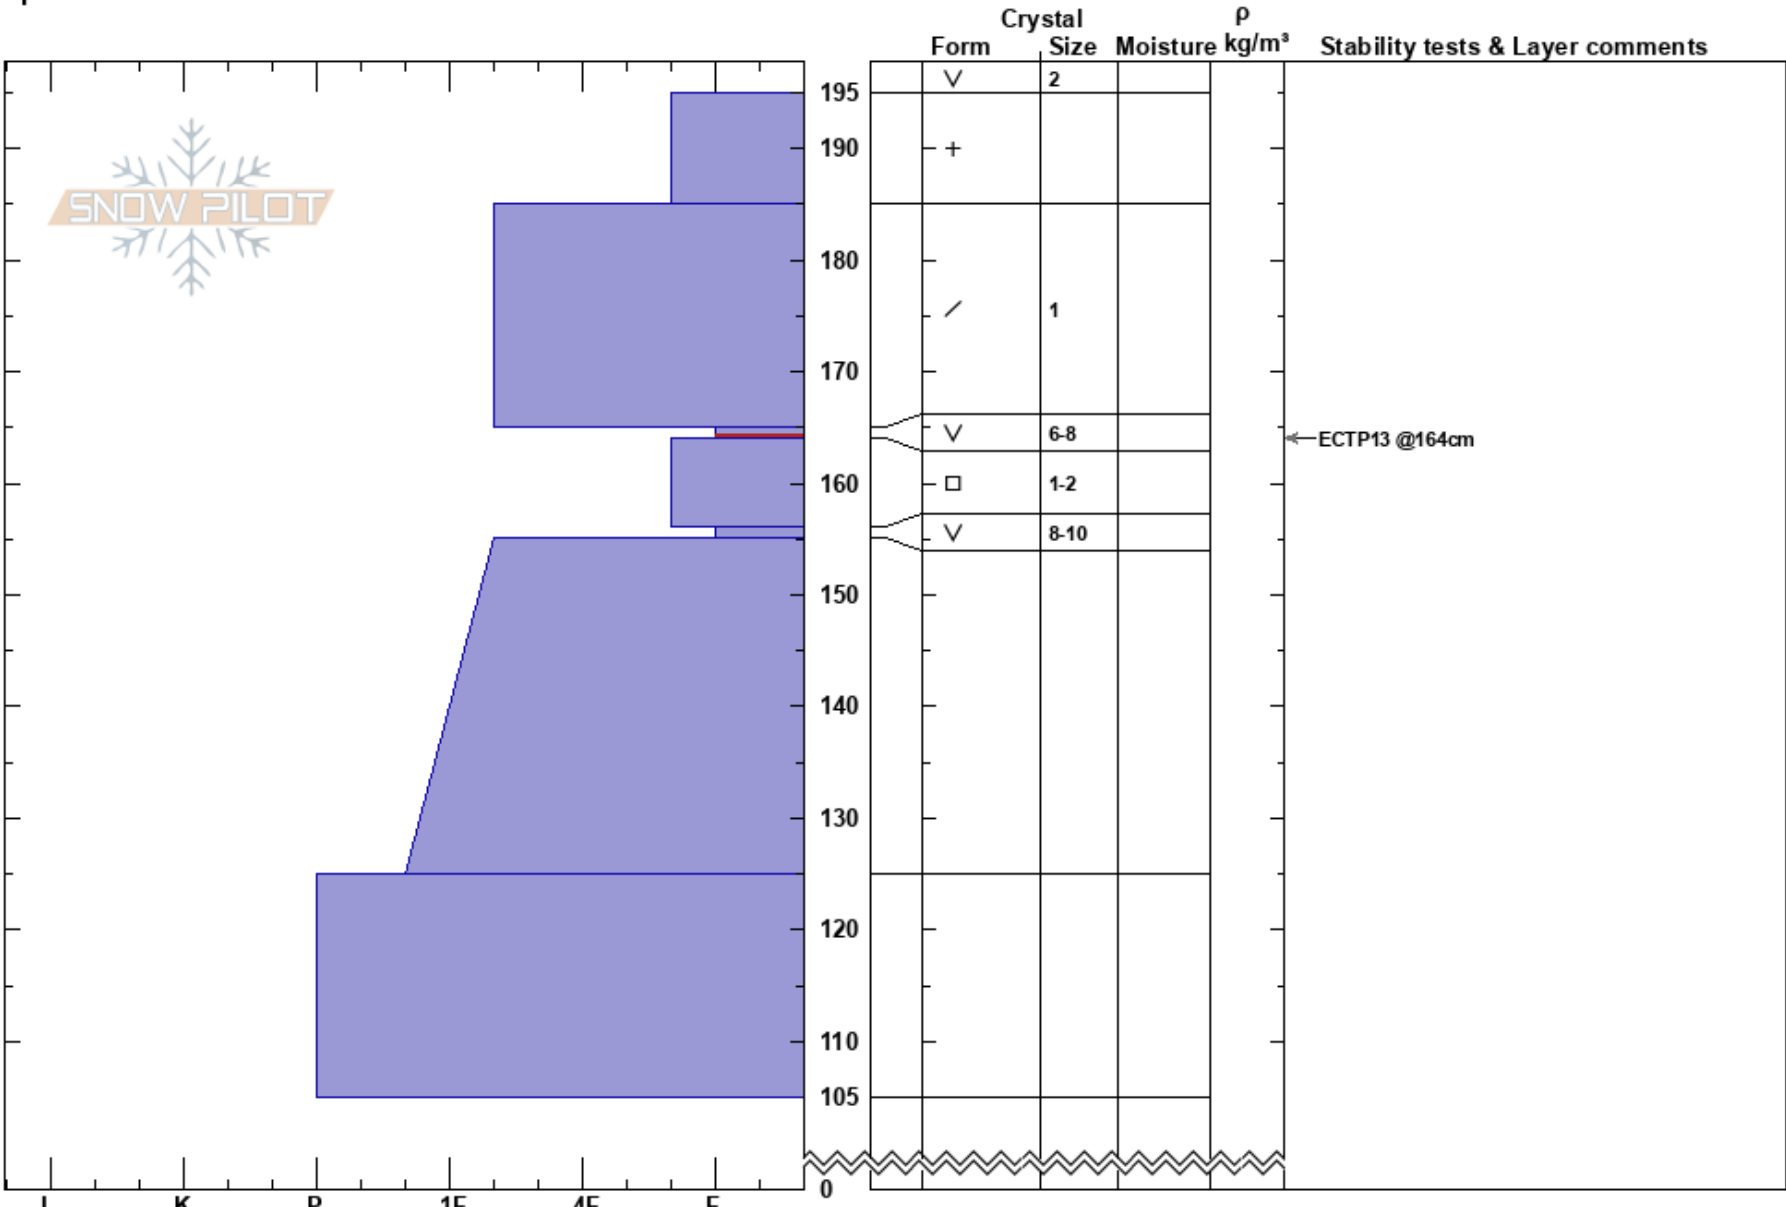

Tin Cup Pass  
 Centennial Range  
 MT  
 Elevation: 8100 ft  
 Aspect: 30°  
 Specifics:

Alex Marienthal  
 03/17/2022 - 11:45am  
 Co-ord: 44.55019N, -111.53106W  
 Slope Angle: 28°  
 Wind Loading:

Stability:  
 Air Temperature:  
 Sky Cover: CLR  
 Precipitation: NO  
 Wind: Calm

HS: 195  
 Layer Notes:  
 165-164cm: Problematic layer

Notes: