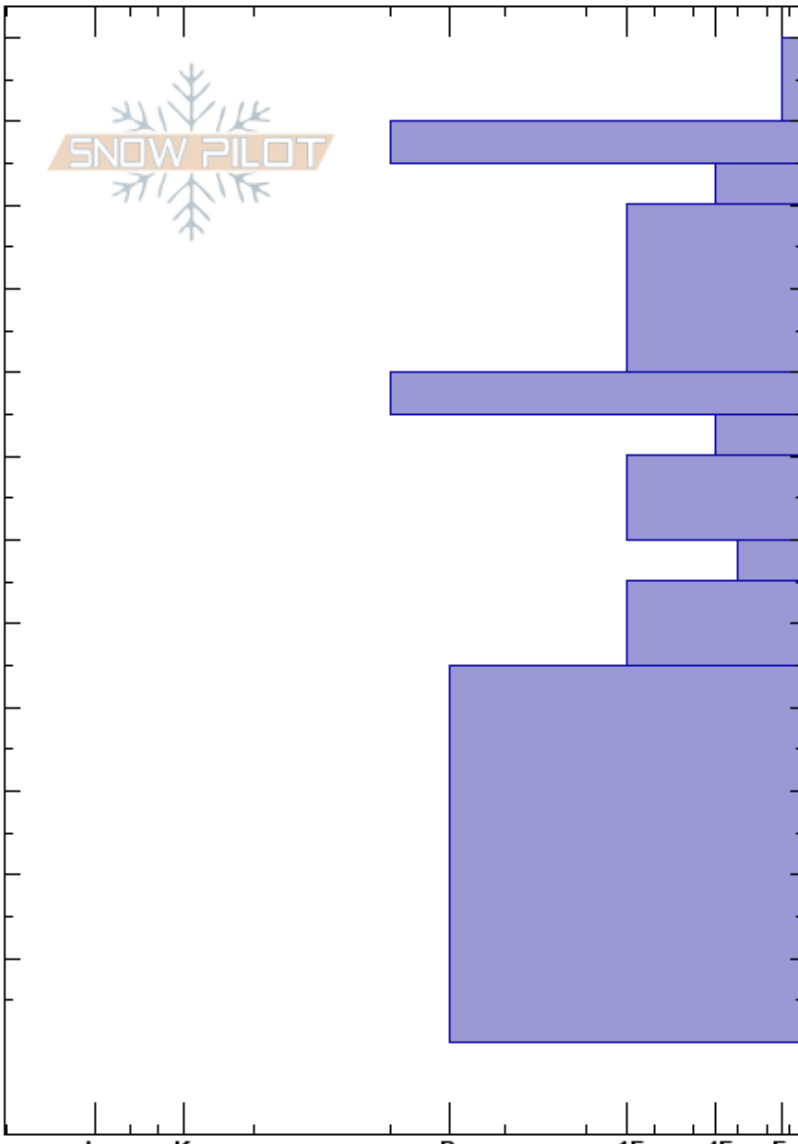

Monarch Crest SE
 Sawatch
 CO
 Elevation: 11480 ft
 Aspect:
 Specifics:

Jeremiah Primmer
 03/17/2022 - 5:00pm
 Co-ord: 38.50533N, -106.31645W
 Slope Angle:
 Wind Loading: previous

Stability:
 Air Temperature:
 Sky Cover: OVC
 Precipitation: S2
 Wind: E Light Breeze

HS:220
 Layer Notes:
 160-155cm: Problematic layer

Crystal Form	Crystal Size	Moisture	ρ kg/m ³	Stability tests & Layer comments
/	0.3			
⊙⊙				← ECTN14 @205cm
□	0.5			
•	0.3			
⊙⊙				← ECTN26 @175cm
□	0.5			
•	0.3			
□	1			
⊕	0.3			
.	0.3			