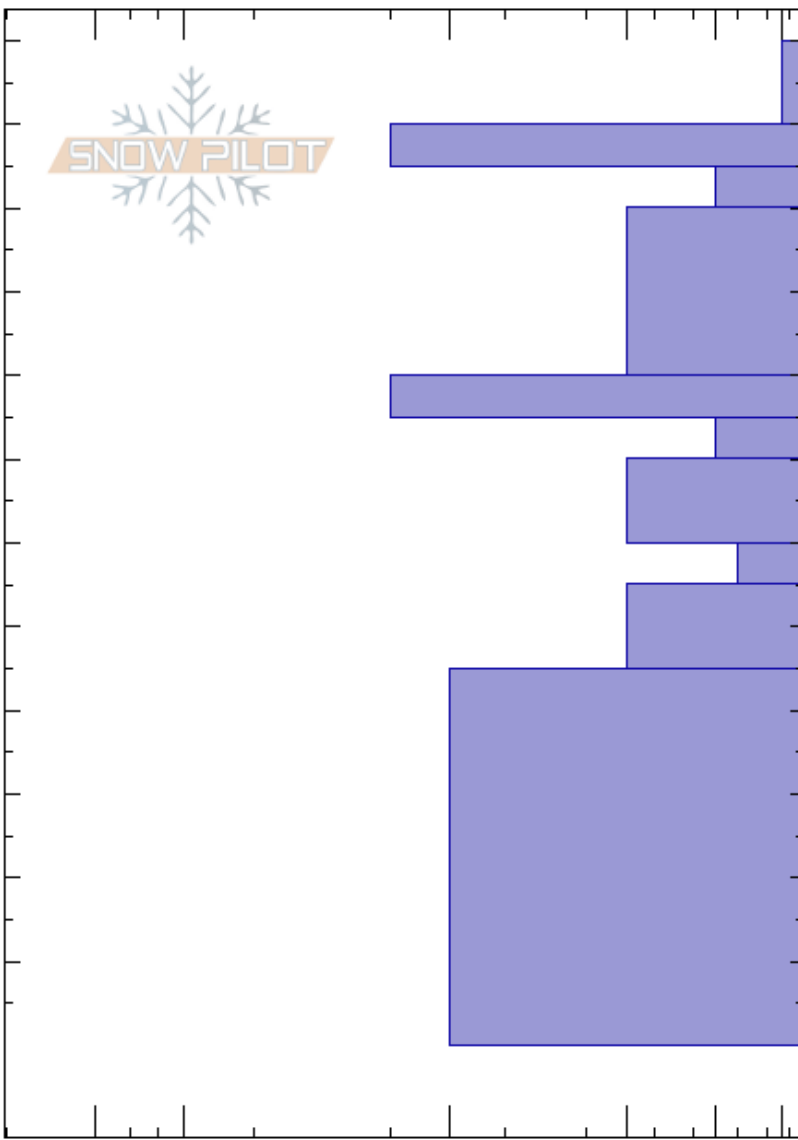

Monarch Crest SE
 Sawatch
 CO
 Elevation: 11480 ft
 Aspect:
 Specifics:

Jeremiah Primmer
 03/17/2022 - 5:00pm
 Co-ord: 38.50533N, -106.31645W
 Slope Angle:
 Wind Loading: previous

Stability:
 Air Temperature:
 Sky Cover: OVC
 Precipitation: S2
 Wind: E Light Breeze

HS:220
 Layer Notes:
 160-155cm: Problematic layer

Crystal Form	Crystal Size	Moisture	ρ kg/m ³	Stability tests & Layer comments
/	0.3			
⊙⊙				← ECTN14 @205cm
□	0.5			
•	0.3			
⊙⊙				← ECTN26 @175cm
□	0.5			
•	0.3			
□	1			
⊕	0.3			
.	0.3			