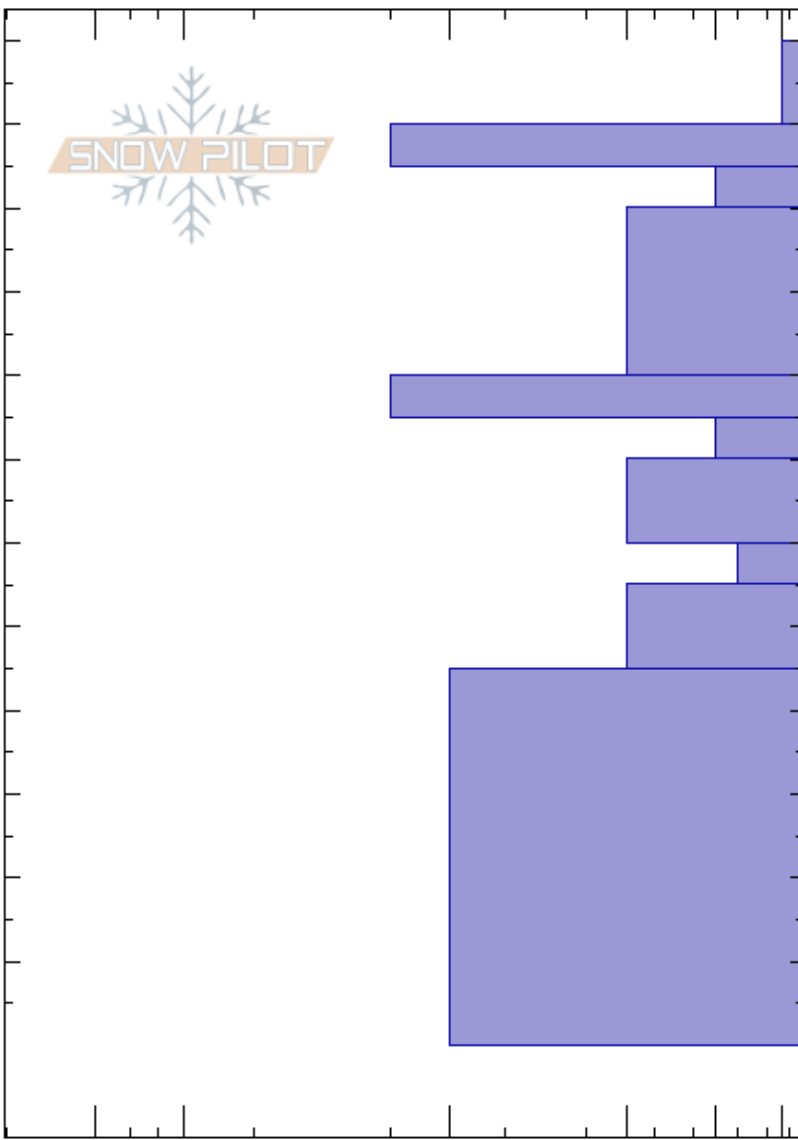

Monarch Crest SE
 Sawatch
 CO
 Elevation: 11480 ft
 Aspect:
 Specifics:

Jeremiah Primmer
 03/17/2022 - 5:00pm
 Co-ord: 38.50533N, -106.31645W
 Slope Angle:
 Wind Loading: previous

Stability:
 Air Temperature:
 Sky Cover: OVC
 Precipitation: S2
 Wind: E Light Breeze

HS:220
 Layer Notes:
 160-155cm: Problematic layer

Crystal Form	Crystal Size	Moisture	ρ kg/m³	Stability tests & Layer comments
/	0.3			
⊙⊙				← ECTN14 @205cm
□	0.5			
•	0.3			
⊙⊙				← ECTN26 @175cm
□	0.5			
•	0.3			
□	1			
⊕	0.3			
.	0.3			