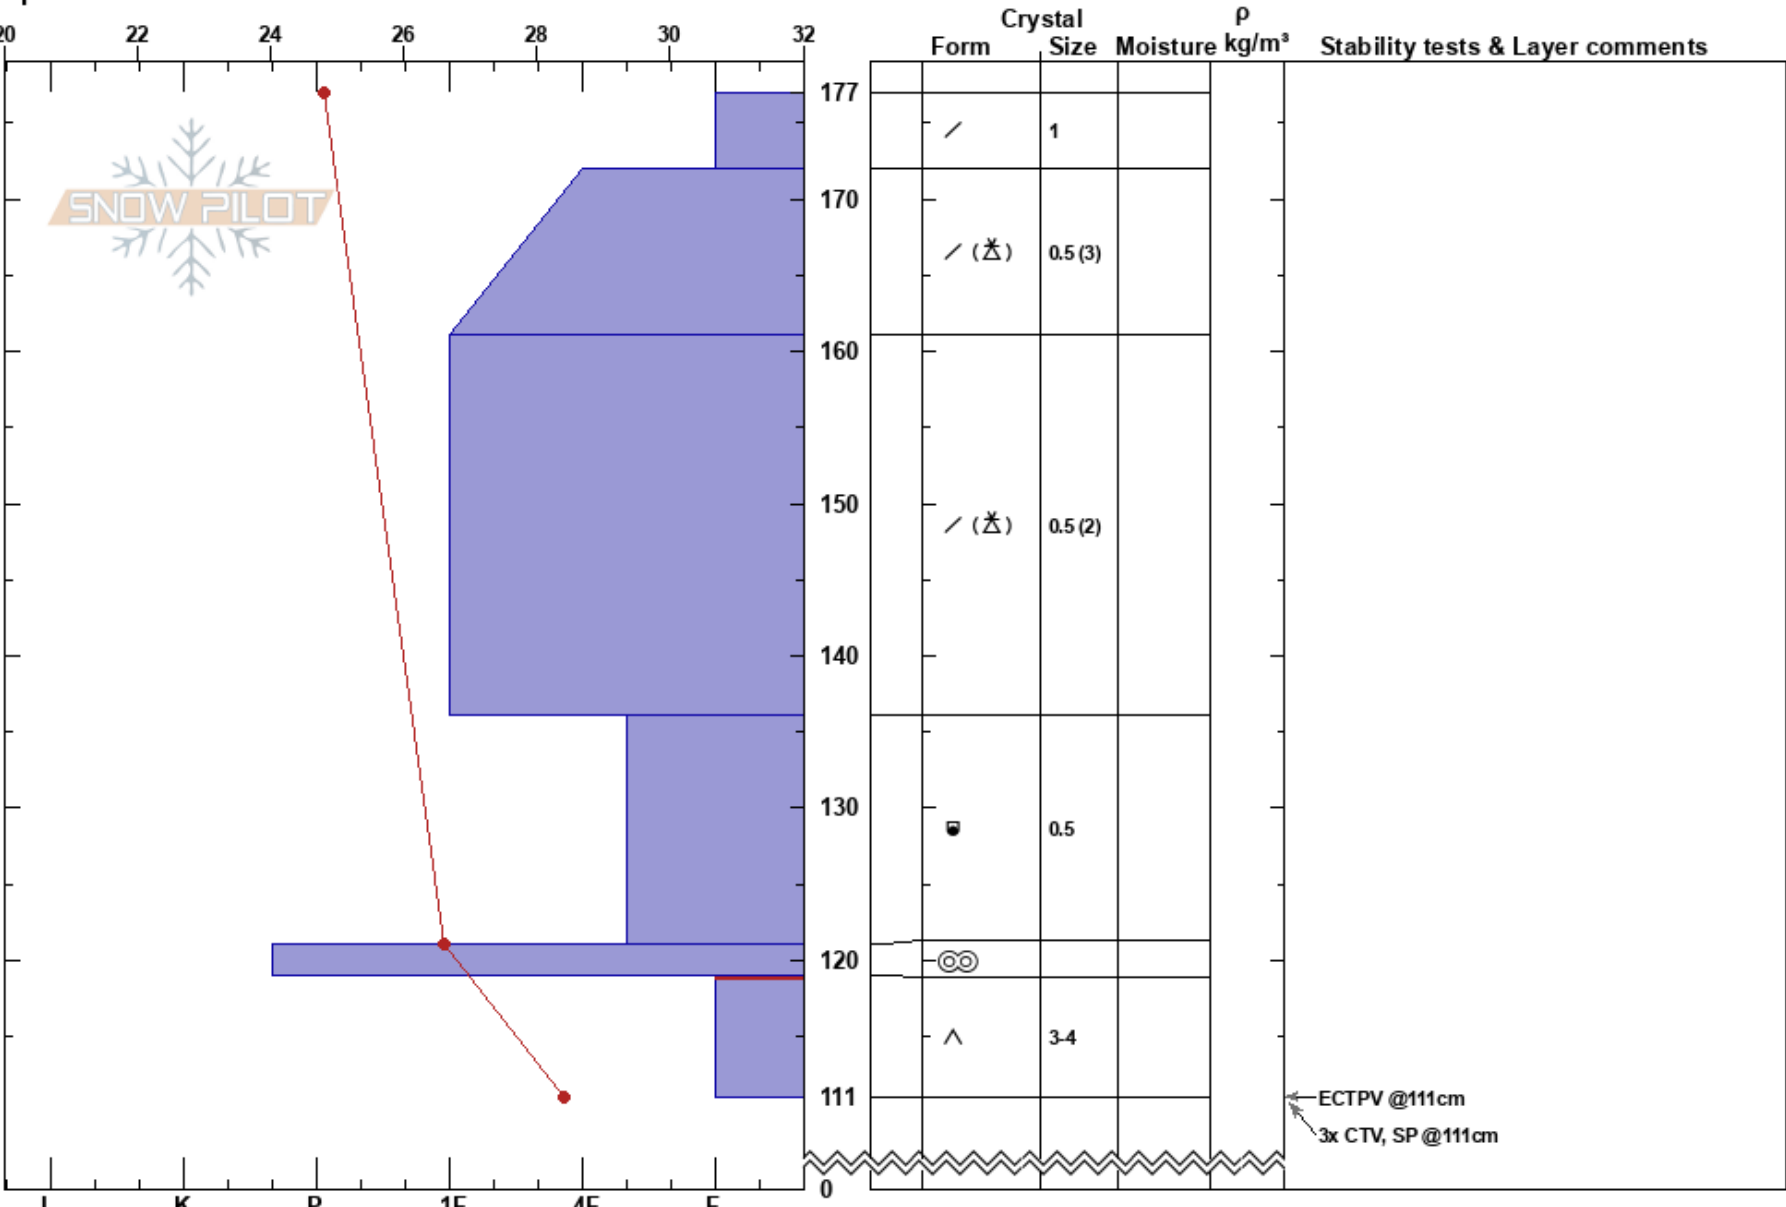

Crown Profile LoDry
 Ruby Mountains
 NV
Elevation: 10351 ft
Aspect: NE
Specifics:

Evan Haines
 03/17/2022 - 1:45pm
Co-ord: 40.67017N, -115.36230W
Slope Angle: 40°
Wind Loading: previous

Stability:
Air Temperature:
Sky Cover: OVC
Precipitation: NO
Wind: Calm

HS: 177
Layer Notes:
 119-111cm: Problematic layer

Notes: