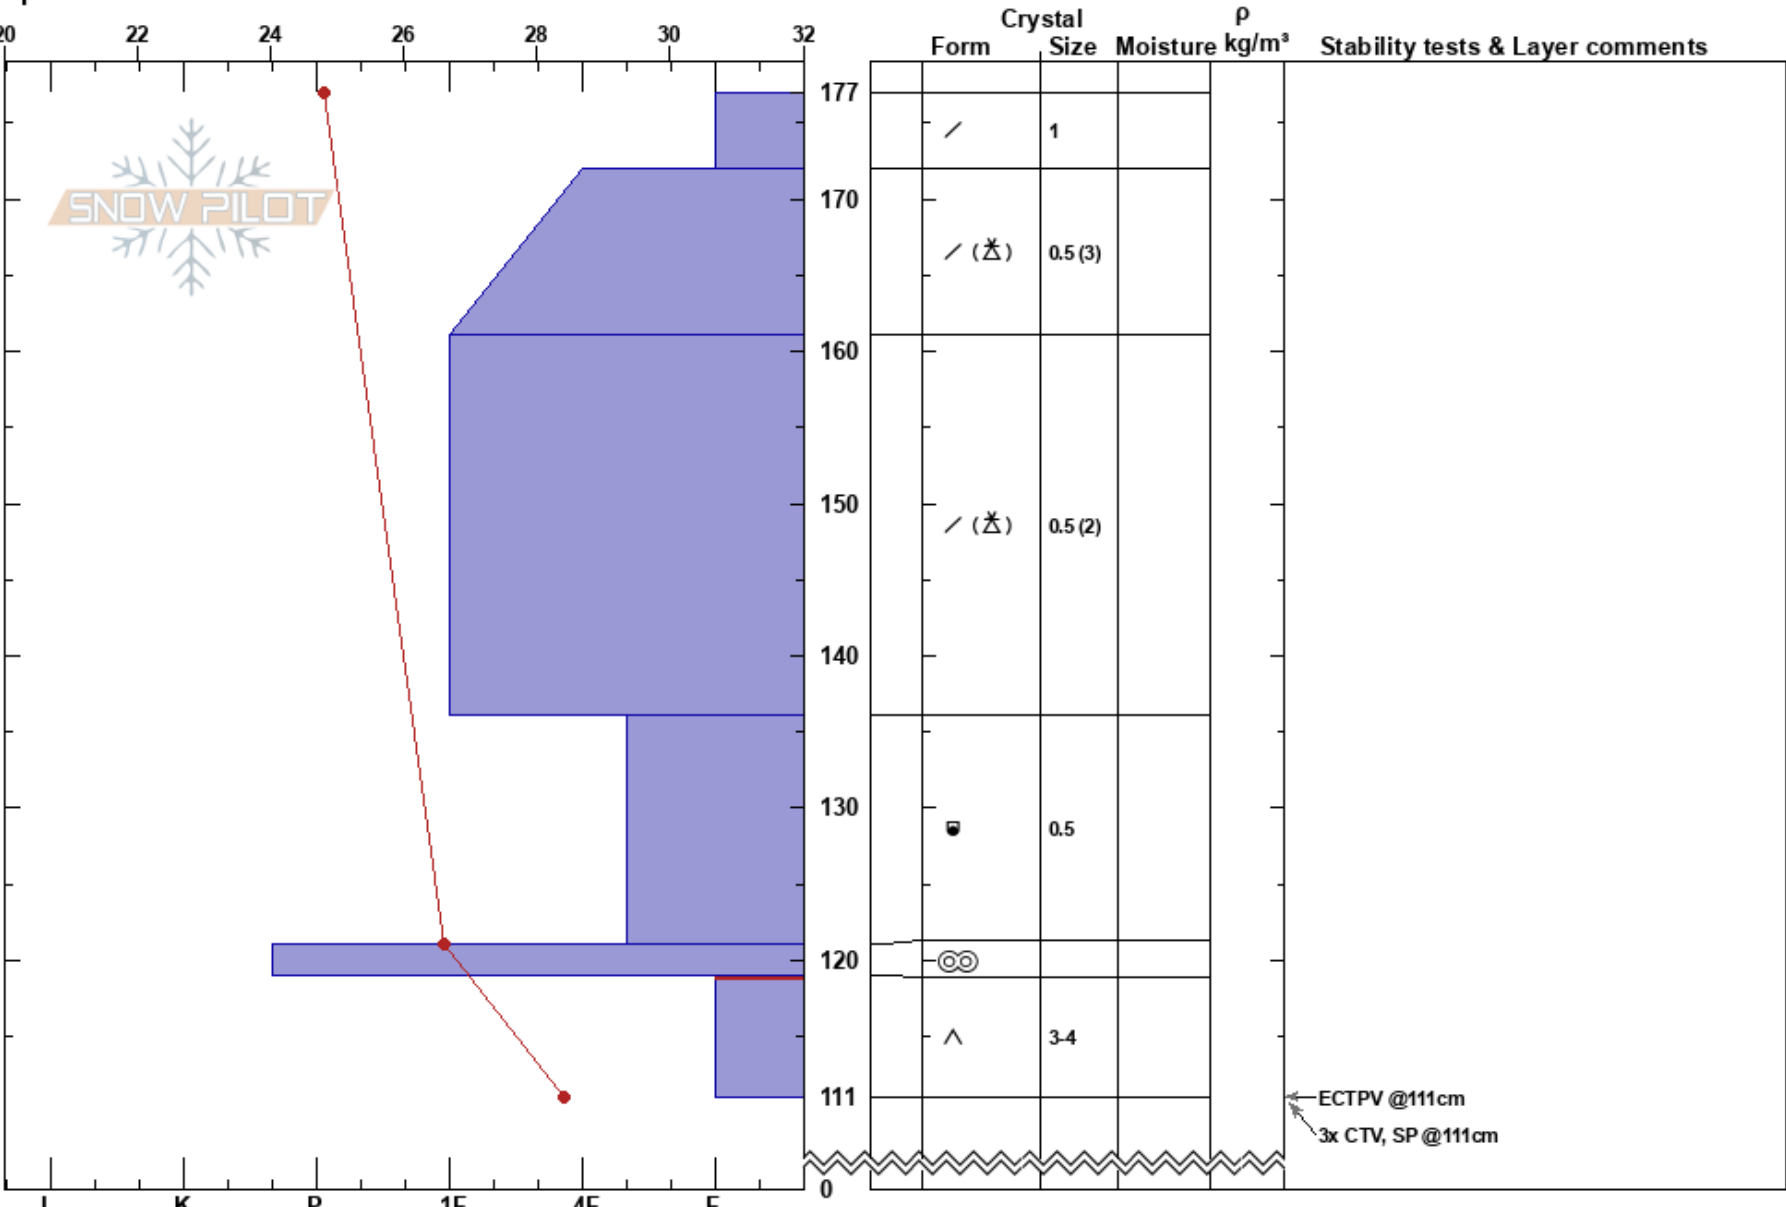

Crown Profile LoDry
 Ruby Mountains
 NV
 Elevation: 10351 ft
 Aspect: NE
 Specifics:

Evan Haines
 03/17/2022 - 1:45pm
 Co-ord: 40.67017N, -115.36230W
 Slope Angle: 40°
 Wind Loading: previous

Stability: **HS: 177**
 Air Temperature:
 Sky Cover: OVC
 Precipitation: NO
 Wind: Calm
 Layer Notes:
 119-111cm: Problematic layer