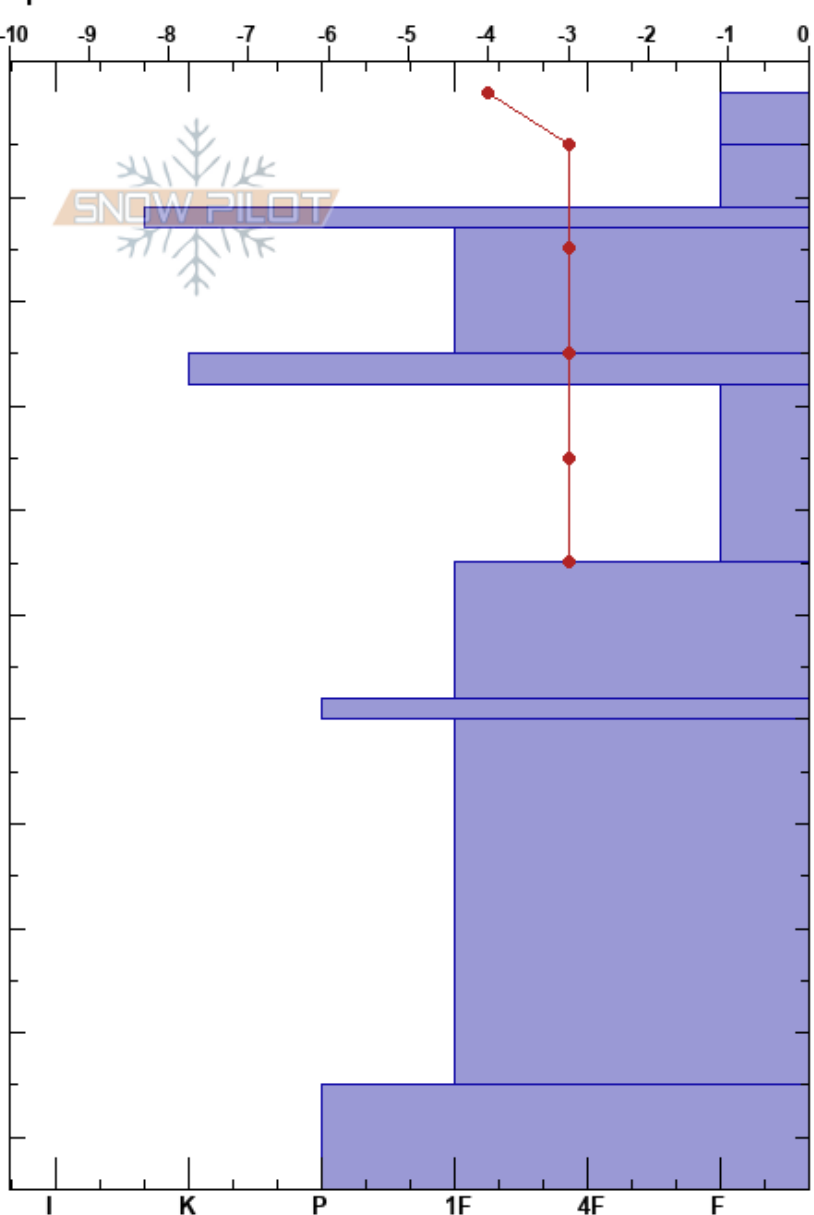

Below Bears Maw  
 Rabbit Ears Range  
 CO  
 Elevation: 8956 ft  
 Aspect: SW  
 Specifics:

Jordan Bohme  
 03/17/2022 - 10:30am  
 Co-ord: 40.37070N, -106.54030W  
 Slope Angle: 14°  
 Wind Loading:

Stability:  
 Air Temperature: -5°C  
 Sky Cover: BKN  
 Precipitation: S-1  
 Wind: SW Light Breeze

HS: 105  
 Layer Notes:  
 28-45cm: Problematic layer

Form	Crystal		Moisture	$\rho$ kg/m <sup>3</sup>	Stability tests & Layer comments
	Size				
+	0.5				
/	0.5				
○	2				
●	1				
○	2				
□	2				
□	2				
○	2				
□	2				
△	2				

← ECTP11 @32cm FC 2mm  
 ← PST25/100 (End) @32cm 20220207  
 ← CT11, SC @32cm FC 2mm

Notes:

I K P 1F 4F F