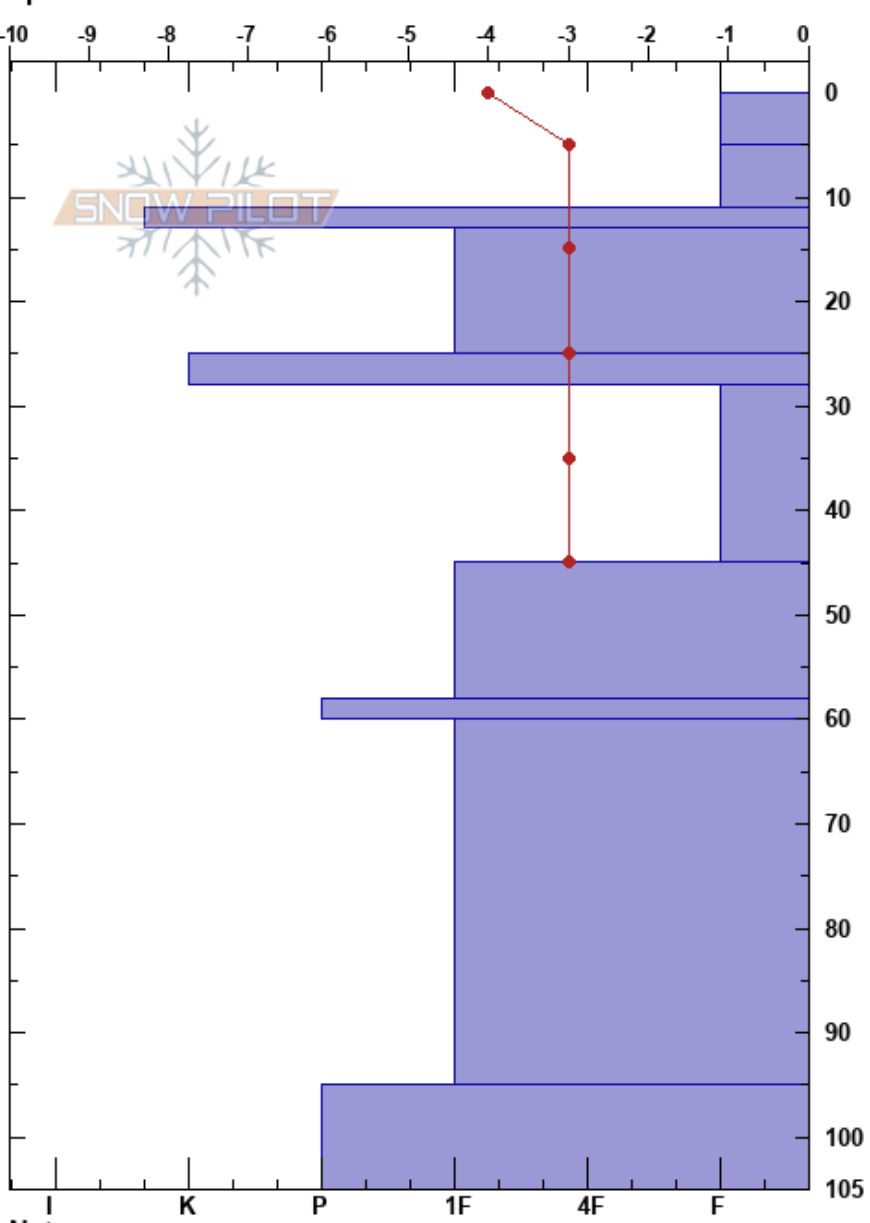

Below Bears Maw
 Rabbit Ears Range
 CO
 Elevation: 8956 ft
 Aspect: SW
 Specifics:

Jordan Bohme
 03/17/2022 - 10:30am
 Co-ord: 40.37070N, -106.54030W
 Slope Angle: 14°
 Wind Loading:

Stability:
 Air Temperature: -5°C
 Sky Cover: BKN
 Precipitation: S-1
 Wind: SW Light Breeze

HS: 105
 Layer Notes:
 28-45cm: Problematic layer

Form	Crystal		Moisture	ρ kg/m ³	Stability tests & Layer comments
	Size				
+	0.5				
/	0.5				
○	2				
●	1				
○	2				
□	2				← ECTP11 @32cm FC 2mm ← PST25/100 (End) @32cm 20220207 ← CT11, SC @32cm FC 2mm
□	2				
○	2				
□	2				
∧	2				