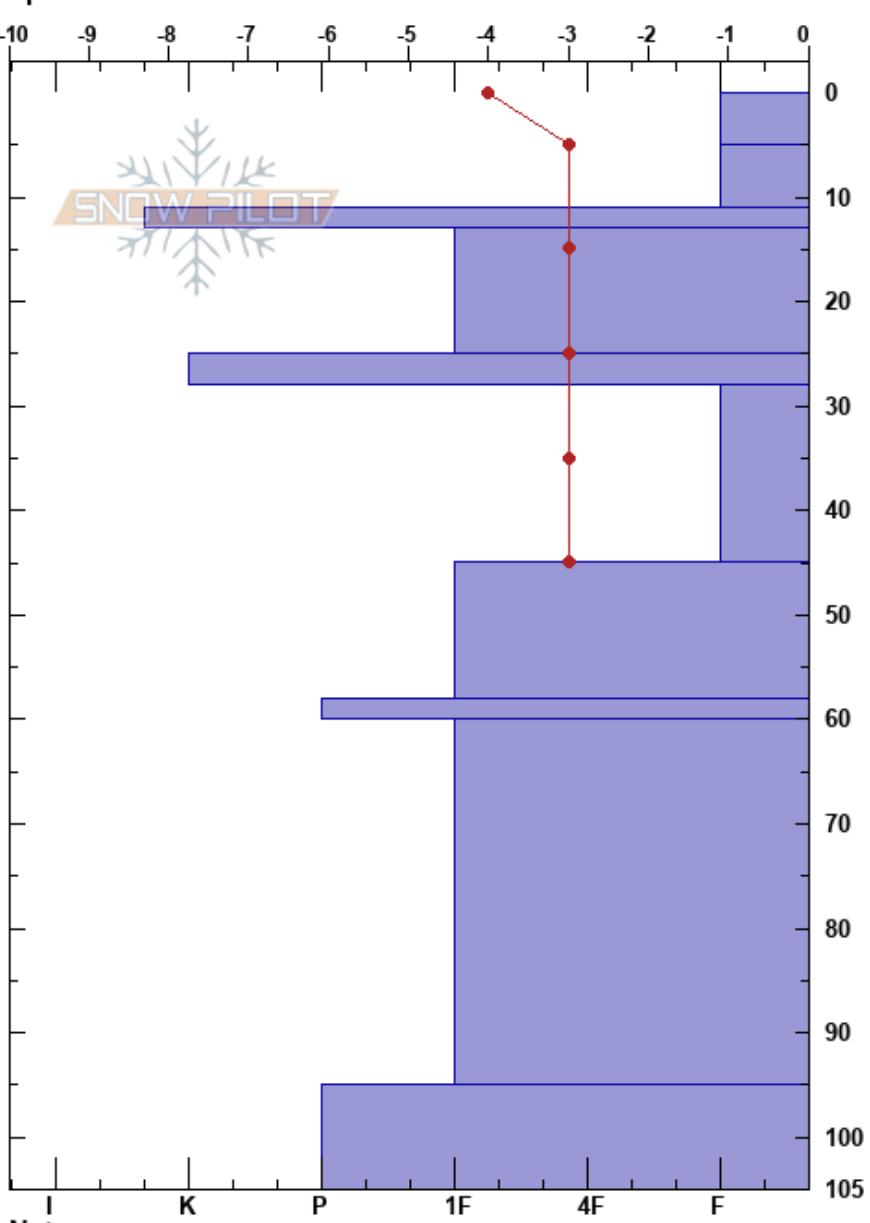

Below Bears Maw  
 Rabbit Ears Range  
 CO  
 Elevation: 8956 ft  
 Aspect: SW  
 Specifics:

Jordan Bohme  
 03/17/2022 - 10:30am  
 Co-ord: 40.37070N, -106.54030W  
 Slope Angle: 14°  
 Wind Loading:

Stability:  
 Air Temperature: -5°C  
 Sky Cover: BKN  
 Precipitation: S-1  
 Wind: SW Light Breeze

HS: 105  
 Layer Notes:  
 28-45cm: Problematic layer

Form	Crystal		Moisture	$\rho$ kg/m <sup>3</sup>	Stability tests & Layer comments
	Size				
+	0.5				
/	0.5				
○	2				
●	1				
○	2				
□	2				
□	2				
○	2				
□	2				
○	2				
□	2				
∧	2				

← ECTP11 @32cm FC 2mm  
 ← PST25/100 (End) @32cm 20220207  
 ← CT11, SC @32cm FC 2mm

Notes:

I K P 1F 4F F