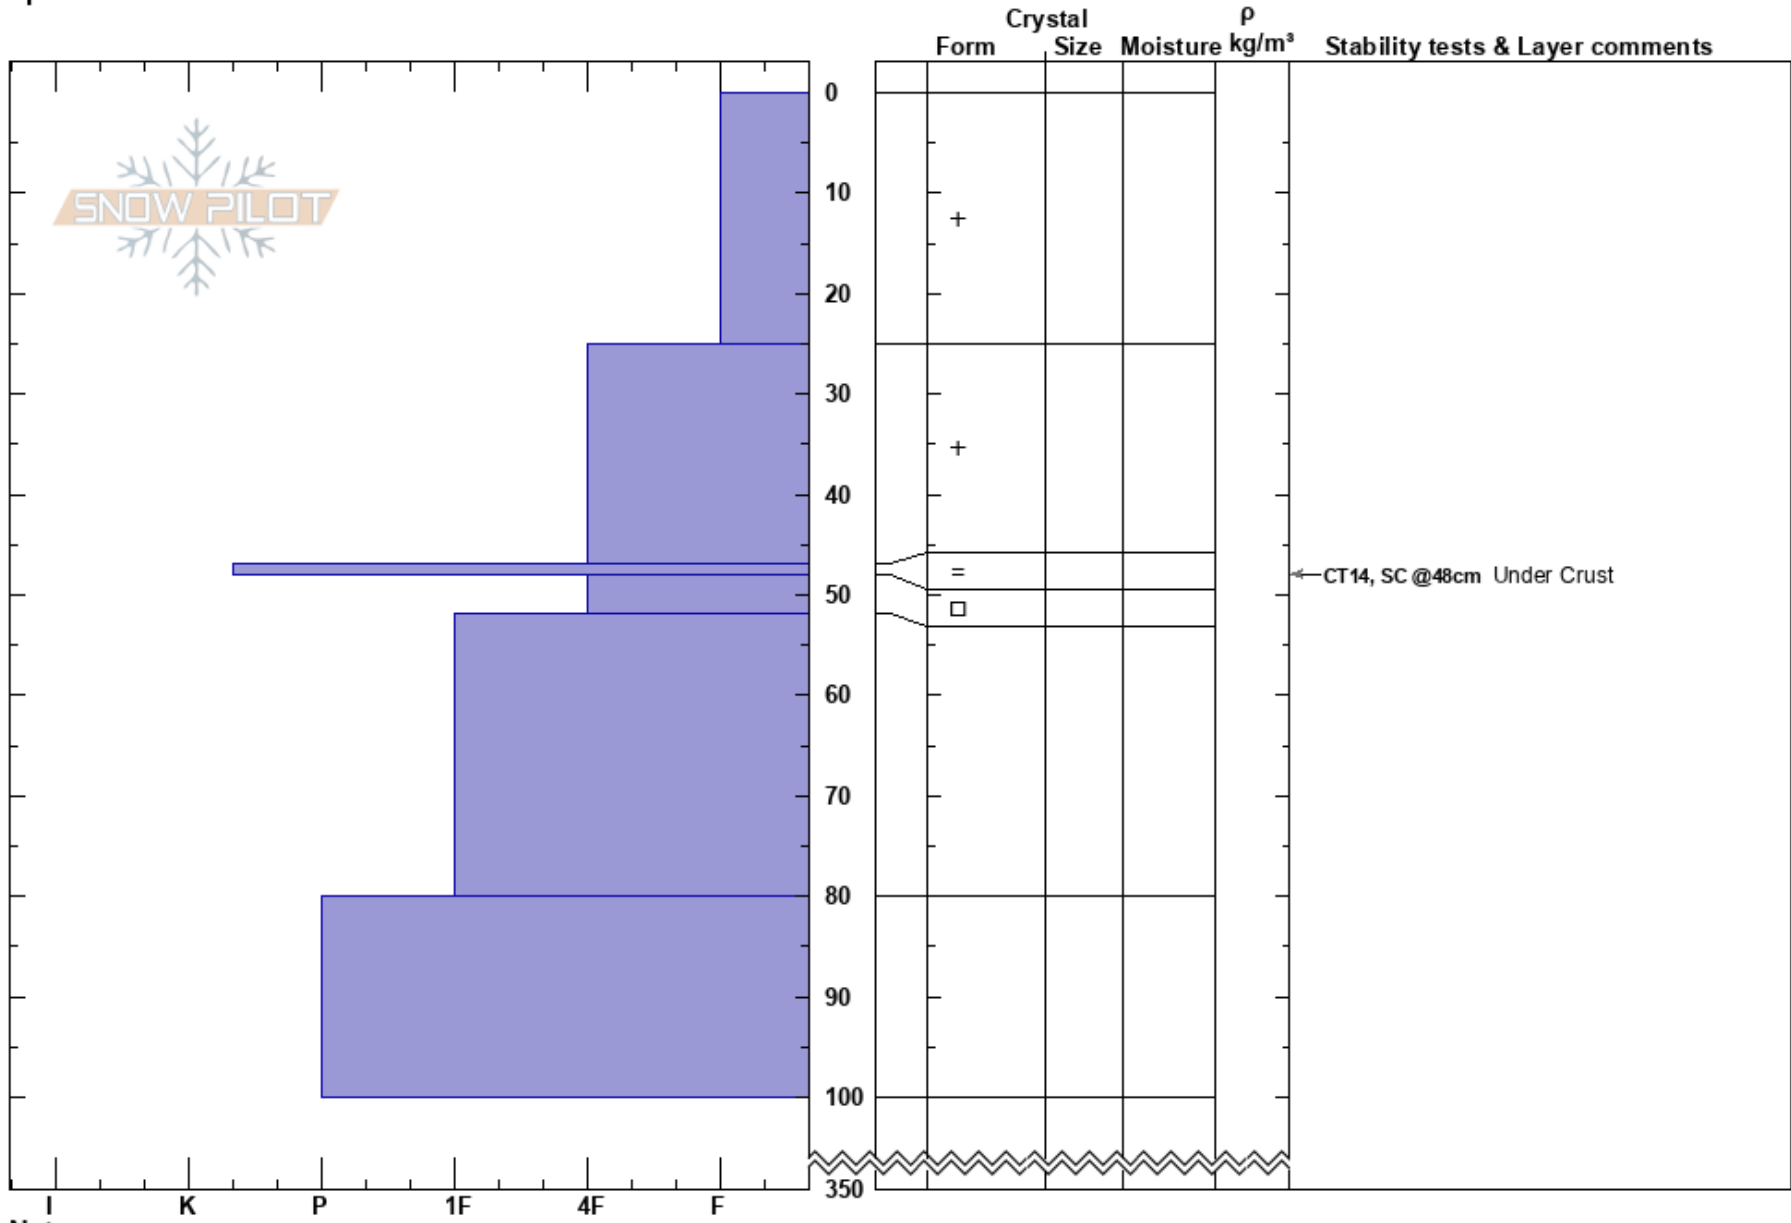

Magic
 Monashee
 BC
 Elevation: 1871 m
 Aspect: NE
 Specifics:

Craig Ellis
 17/03/2022 - 14:00
 Co-ord: 50.94164N, -118.54232W
 Slope Angle: 35°
 Wind Loading:

Stability:
 Air Temperature: -2°C
 Sky Cover: X
 Precipitation: NO
 Wind:
 HS: 350
 PF: 40
 PS: 25
 48-52cm: Problematic layer