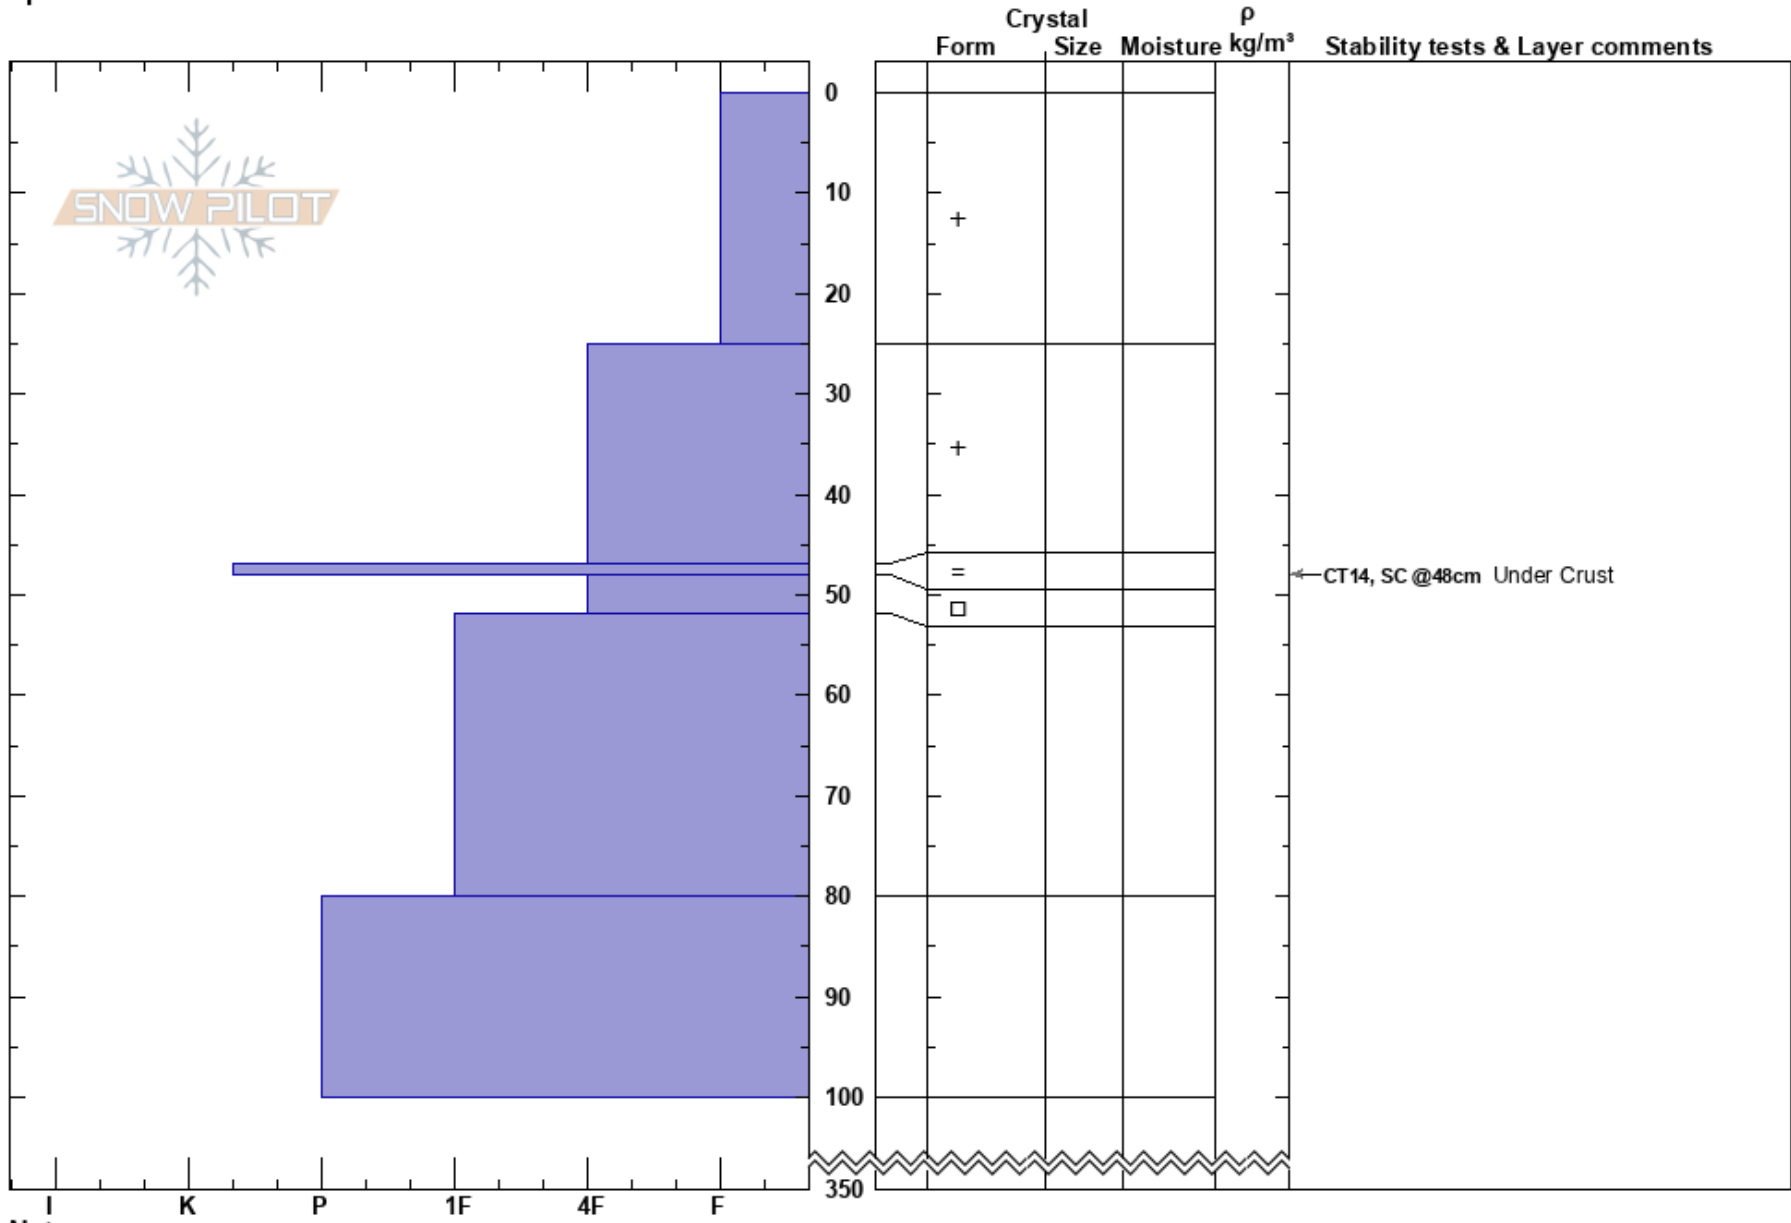

Magic  
 Monashee  
 BC  
 Elevation: 1871 m  
 Aspect: NE  
 Specifics:

Craig Ellis  
 17/03/2022 - 14:00  
 Co-ord: 50.94164N, -118.54232W  
 Slope Angle: 35°  
 Wind Loading:

Stability:  
 Air Temperature: -2°C  
 Sky Cover: X  
 Precipitation: NO  
 Wind:  
 HS: 350  
 PF: 40 48-52cm: Problematic layer  
 PS: 25