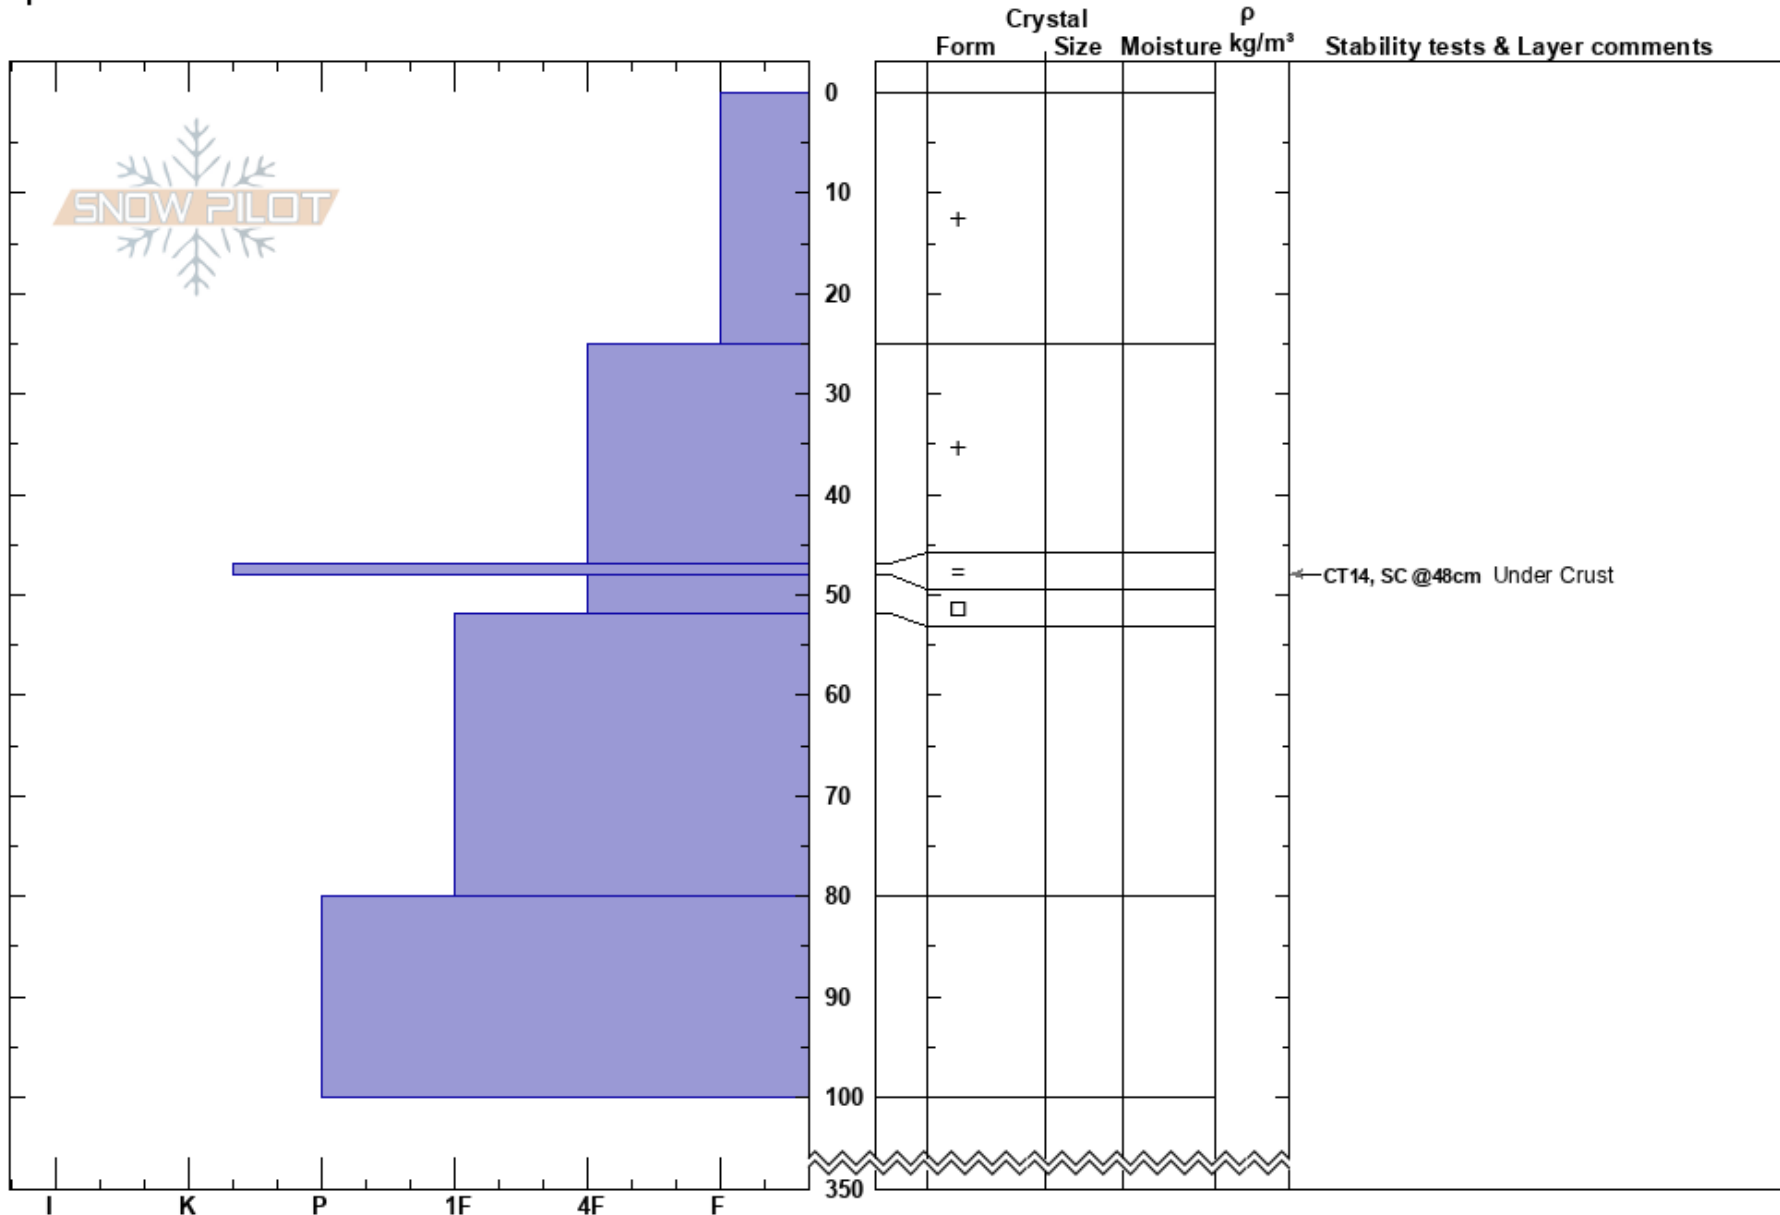

Magic
 Monashee
 BC
 Elevation: 1871 m
 Aspect: NE
 Specifics:

Craig Ellis
 17/03/2022 - 14:00
 Co-ord: 50.94164N, -118.54232W
 Slope Angle: 35°
 Wind Loading:

Stability:
 Air Temperature: -2°C
 Sky Cover: X
 Precipitation: NO
 Wind:
 HS:350
 PF: 40 48-52cm: Problematic layer
 PS: 25